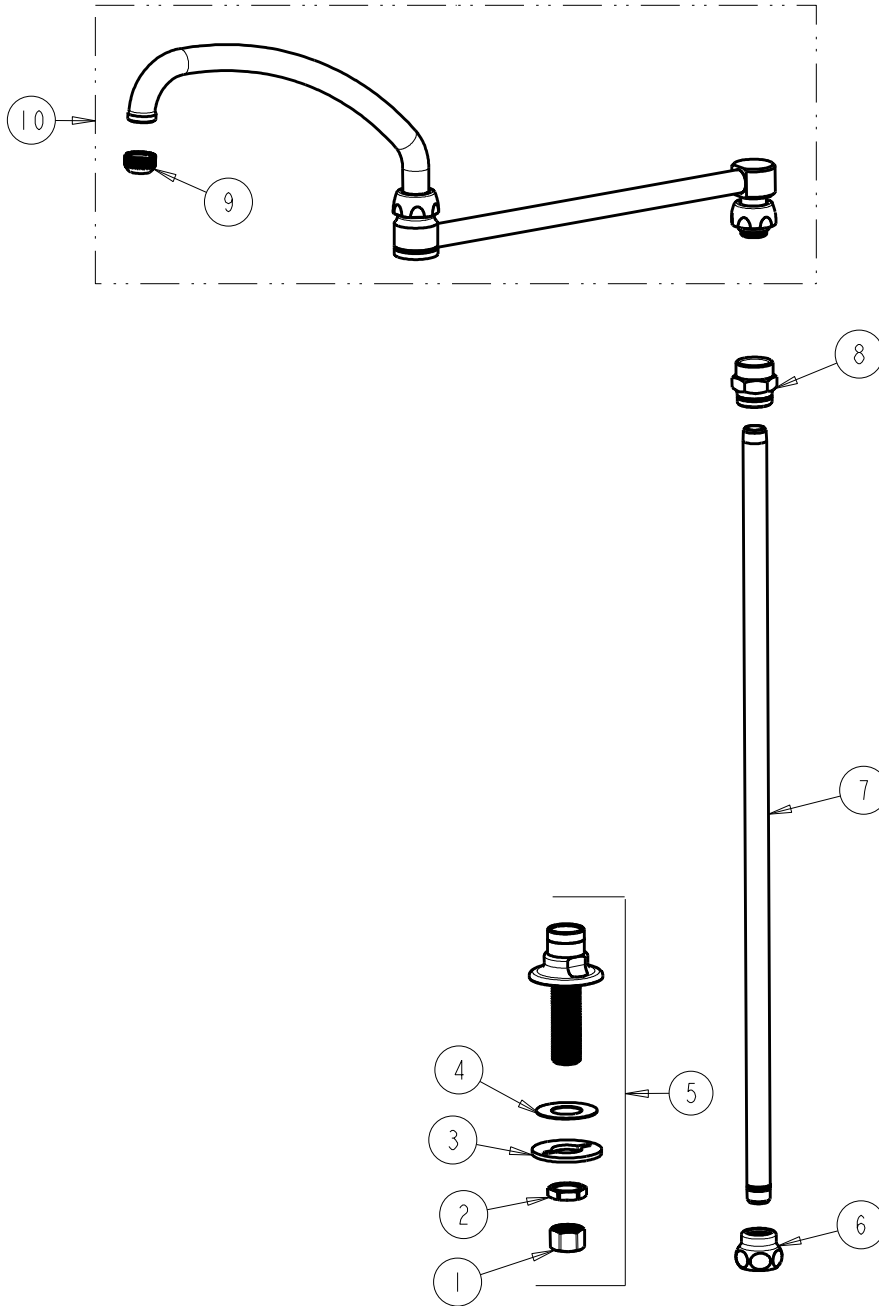

# REPAIR PARTS

BY: JAR      DATE: 01-24-13

CHK: *[Signature]*      REV: 10-30-14

FITTING NO.

**513-ABCP**

SUBMITTED MODEL NO.

ITEM NO.

ITEM	PART NO.	DESCRIPTION
1	49-005JKRBF	COUPLING NUT
2	49-004JKRBF	LOCKNUT
3	807-112JKNF	WASHER
4	333-103JKNF	RUBBER WASHER
5	-----	SHANK AND FLANGE ASSEMBLY
6	BA2JKABCP	ADAPTER 3/8 NPT X 1 1/16-18 UNEF
7	919-039JKABCP	3/8" NPT X 23" RISER
8	SA3JKABCP	ADAPTER 3/8"
9	E1JKABRCF	OUTLET, QUIXTOP
10	DJ21JKABCP	SPOUT, DOUBLE JOINTED 21-1/4" C-C