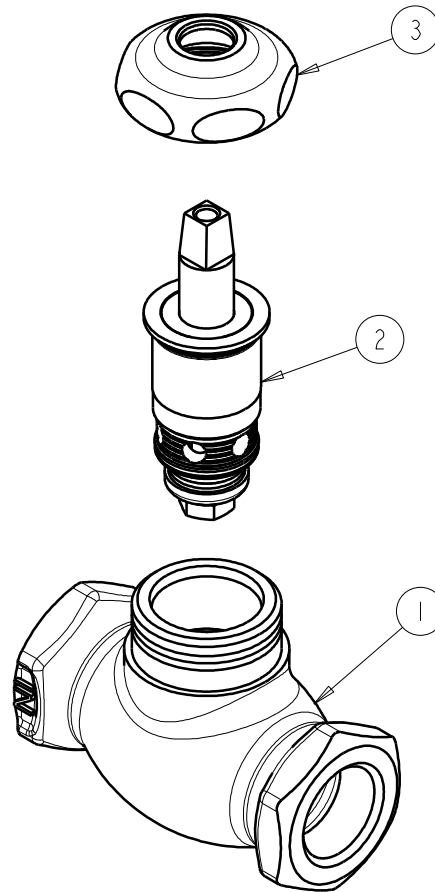

# REPAIR PARTS

BY: SID DATE: 10-09-09

CHK: *[Signature]* REV:

FITTING NO.

**45-LESSHDLCP**

SUBMITTED MODEL NO.

ITEM NO.

**FOR TECHNICAL ASSISTANCE**  
**1-800-TEC-TRUE (1-800-832-8783)**

ITEM	PART NO.	DESCRIPTION
1	—	BODY (NOT SOLD SEPARATELY)
2	217-XTLHJKNF	CARTRIDGE, SLO-COMPRESSION
3	1-214JKCP	CAP