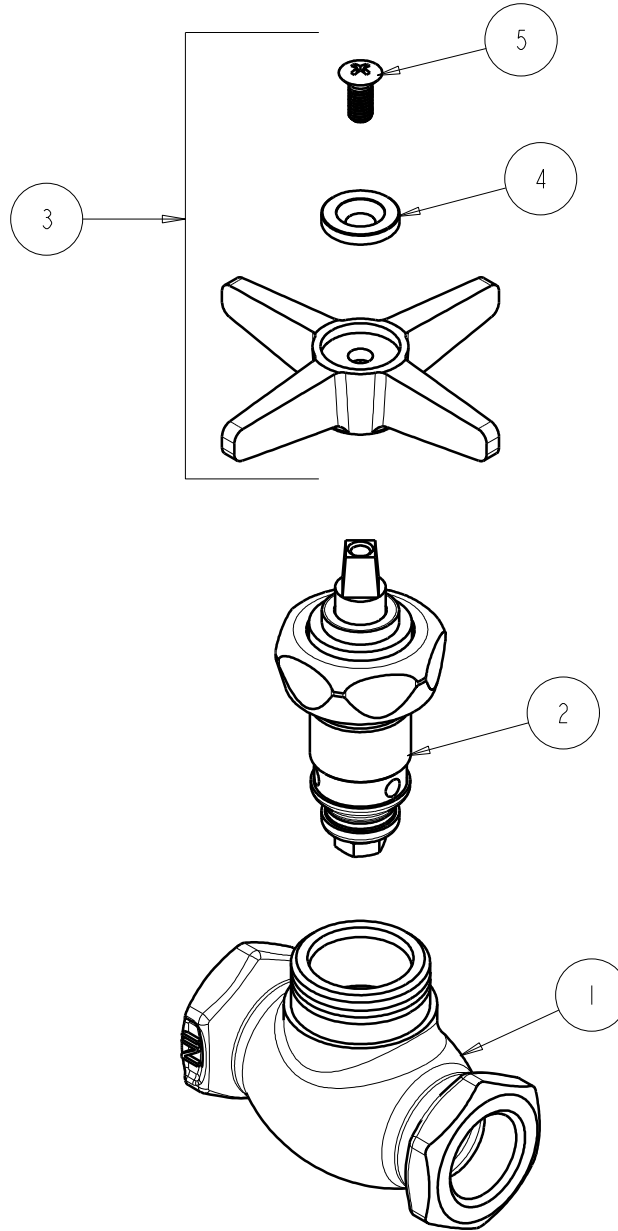

FITTING NO.

45-244CP

SUBMITTED MODEL NO.

ITEM NO.

FOR TECHNICAL ASSISTANCE
1-800-TEC-TRUE (1-800-832-8783)

ITEM	PART NO.	DESCRIPTION
1	—	BODY (NOT SOLD SEPARATELY)
2	826-XJKNF	KLO-SELF CARTRIDGE
3	633-PLJKCP	4-ARM CROSS HANDLE
4	633-223JKNF	INDEX BUTTON (WHITE)
5	420-010JKRCF	SCREW, 10-32 UNC PH 1/2