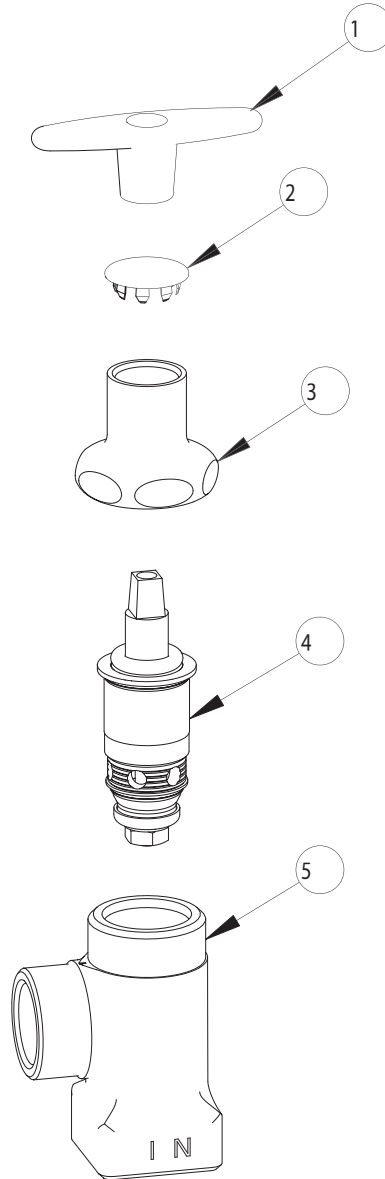

PARTS LIST

BY: SID
CHK'D:

FINISH:
DATE:

AS SPECIFIED
09-04-01

442-LK

| ITEM NO. | PART NO. | DESCRIPTION |
|----------|----------|----------------------------------|
| 1 | 293-006 | TEE HANDLE |
| 2 | 1-144 | BUTTON |
| 3 | 1-246 | LOOSE KEY CAP |
| 4 | 217XTLH | SLO-COMPRESSION UNIT (LH) |
| 5 | ----- | VALVE BODY (NOT SOLD SEPARATELY) |