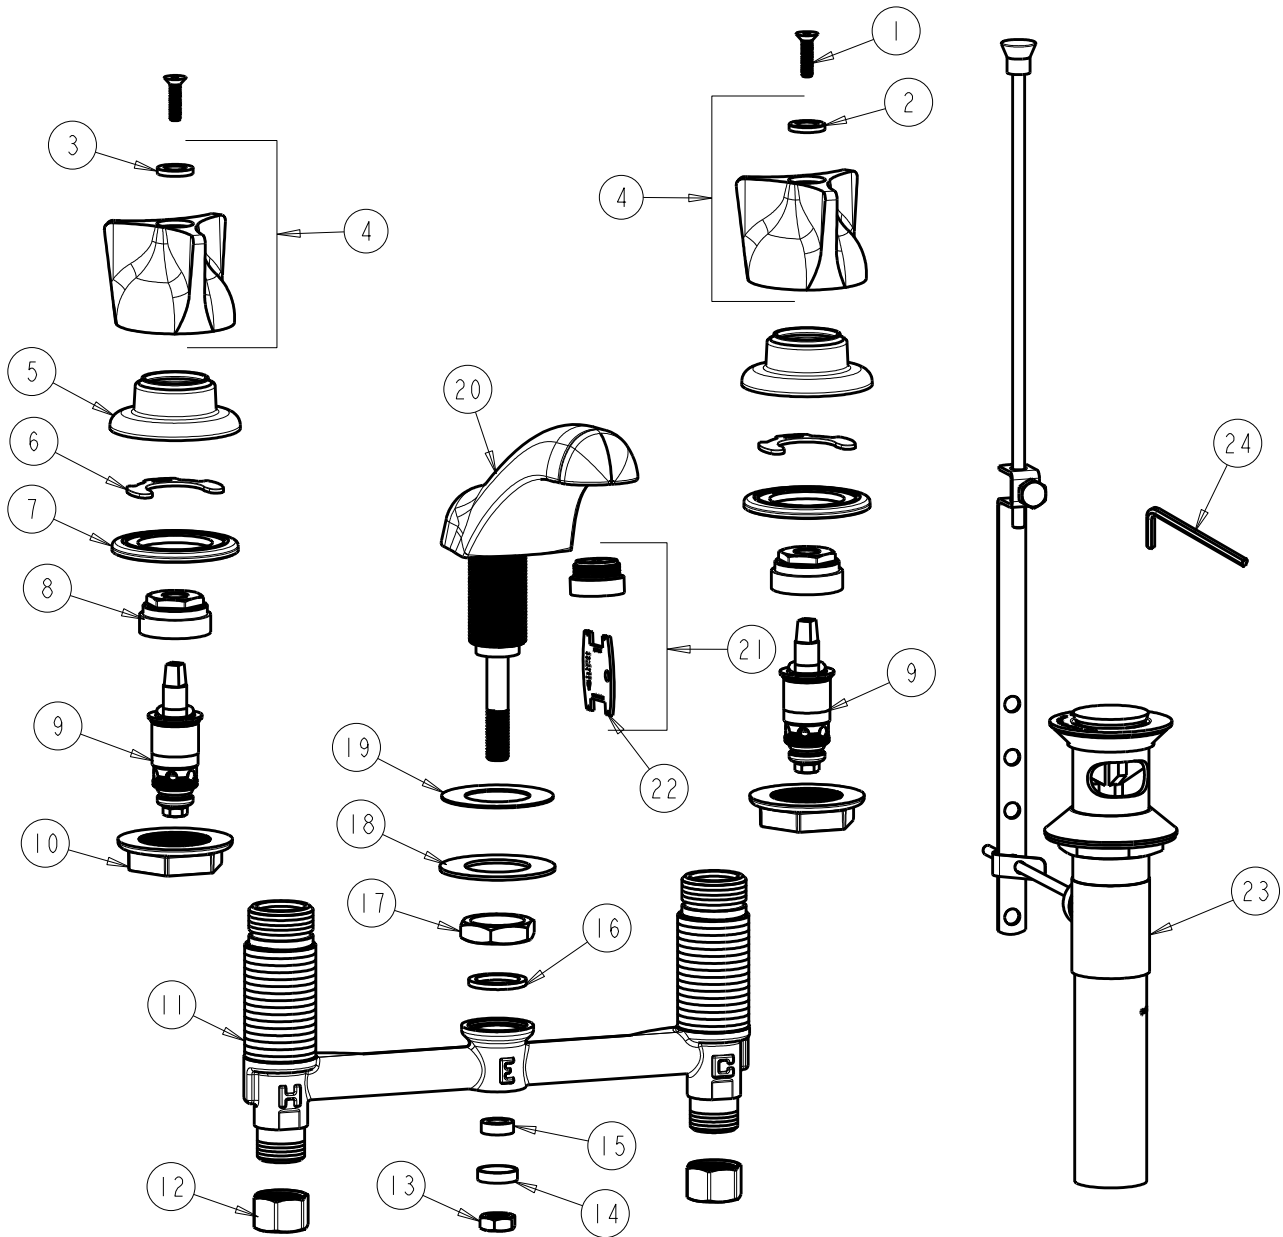

CHICAGO FAUCETS
a Geberit company

2100 South Clearwater Drive
Des Plaines, IL 60018
Phone: 847-803-5000
Fax: 847-803-5454
www.chicagofaucets.com

REPAIR PARTS

FITTING NO.

404-V950POCP

SUBMITTED MODEL NO.

ITEM NO.

FOR TECHNICAL ASSISTANCE
1-800-TEC-TRUE (1-800-832-8783)

BY: SID DATE: 07-07-11
CHK: REV:

ITEM	PART NO.	DESCRIPTION	ITEM	PART NO.	DESCRIPTION
1	420-021JKNF	SCREW, 1/8 FLAT HEX HEAD X 1/2	13	689-113JKRBF	NUT, 3/8-24 UNF X .56 X .22
2	633-123JKNF	INDEX BUTTON (BLUE)	14	250-187JKRBF	RETAINER
3	633-023JKNF	INDEX BUTTON (RED)	15	1797-129JKNF	RUBBER WASHER
4	950-PRJKCP	3-WING HANDLE ASSEMBLY (PAIR)	16	250-200JKNF	GASKET
5	250-083JKCP	ESCUTCHEON	17	250-054JKRBF	LOCKNUT
6	200-009JKNF	CLIP, RETAIN	18	50-014JKNF	STEEL WASHER
7	888-026JKNF	WASHER, SEALING	19	739-056JKNF	RUBBER WASHER
8	400-004JKRBF	NUT, CAP	20	741-301KJKCP	CAST SPOUT ASSEMBLY
9	1-100XTJKNF	QUATURN UNIT (LH)	21	E12VPJKCP	V.R. SOFTFLO AERATOR W/ KEY
10	250-004JKNF	LOCKNUT	22	3-024JKRCF	KEY, VP
11	—	BODY, VALVE	23	1222-KJKCP	POP-UP WASTE
12	49-005JKRBF	COUPLING NUT	24	420-022KJNF	WRENCH, VP 1/8 HEX