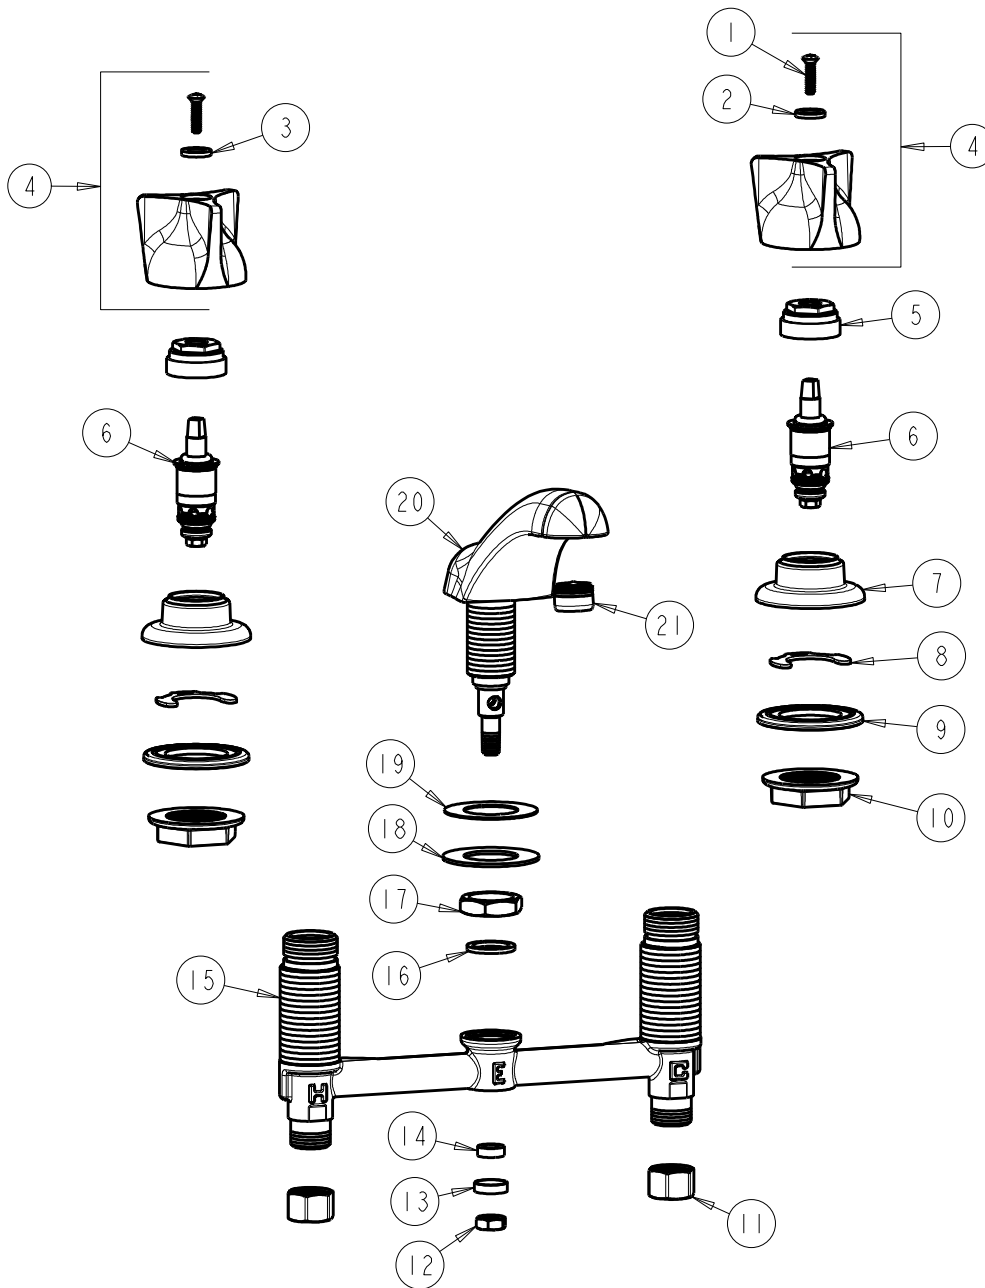

CHICAGO FAUCETS
a Geberit company

2100 South Clearwater Drive
Des Plaines, IL 60018
Phone: 847-803-5000
Fax: 847-803-5454
www.chicagofaucets.com

REPAIR PARTS

FITTING NO.

404-950CP

SUBMITTED MODEL NO.

ITEM NO.

BY: JAR DATE: 08-21-02

CHK: REV: 07-06-11

FOR TECHNICAL ASSISTANCE
1-800-TEC-TRUE (1-800-832-8783)

ITEM	PART NO.	DESCRIPTION	ITEM	PART NO.	DESCRIPTION
1	250-093JKRCF	SCREW	12	689-113JKRBF	NUT, 3/8-24 UNF X .56 X .22
2	633-123JKNF	INDEX BUTTON (BLUE)	13	250-187JKRBF	RETAINER
3	633-023JKNF	INDEX BUTTON (RED)	14	1797-129JKNF	RUBBER WASHER
4	950-PRJKCP	3-WING HANDLE ASSEMBLY (PAIR)	15	-----	BODY, VALVE
5	400-004JKRBF	NUT, CAP	16	250-200JKNF	GASKET
6	1-100XTJKNF	QUATURN UNIT (LH)	17	250-054JKRBF	LOCKNUT
7	250-083JKCP	ESCUTCHEON	18	50-014JKNF	STEEL WASHER
8	200-009JKNF	CLIP, RETAIN	19	739-056JKNF	RUBBER WASHER
9	888-026JKNF	WASHER, SEALING	20	401-301JKKCP	SPOUT ASSEMBLY
10	250-004JKNF	LOCKNUT	21	E12JKCP	SOFTFLO OUTLET
11	49-005JKRBF	COUPLING NUT			