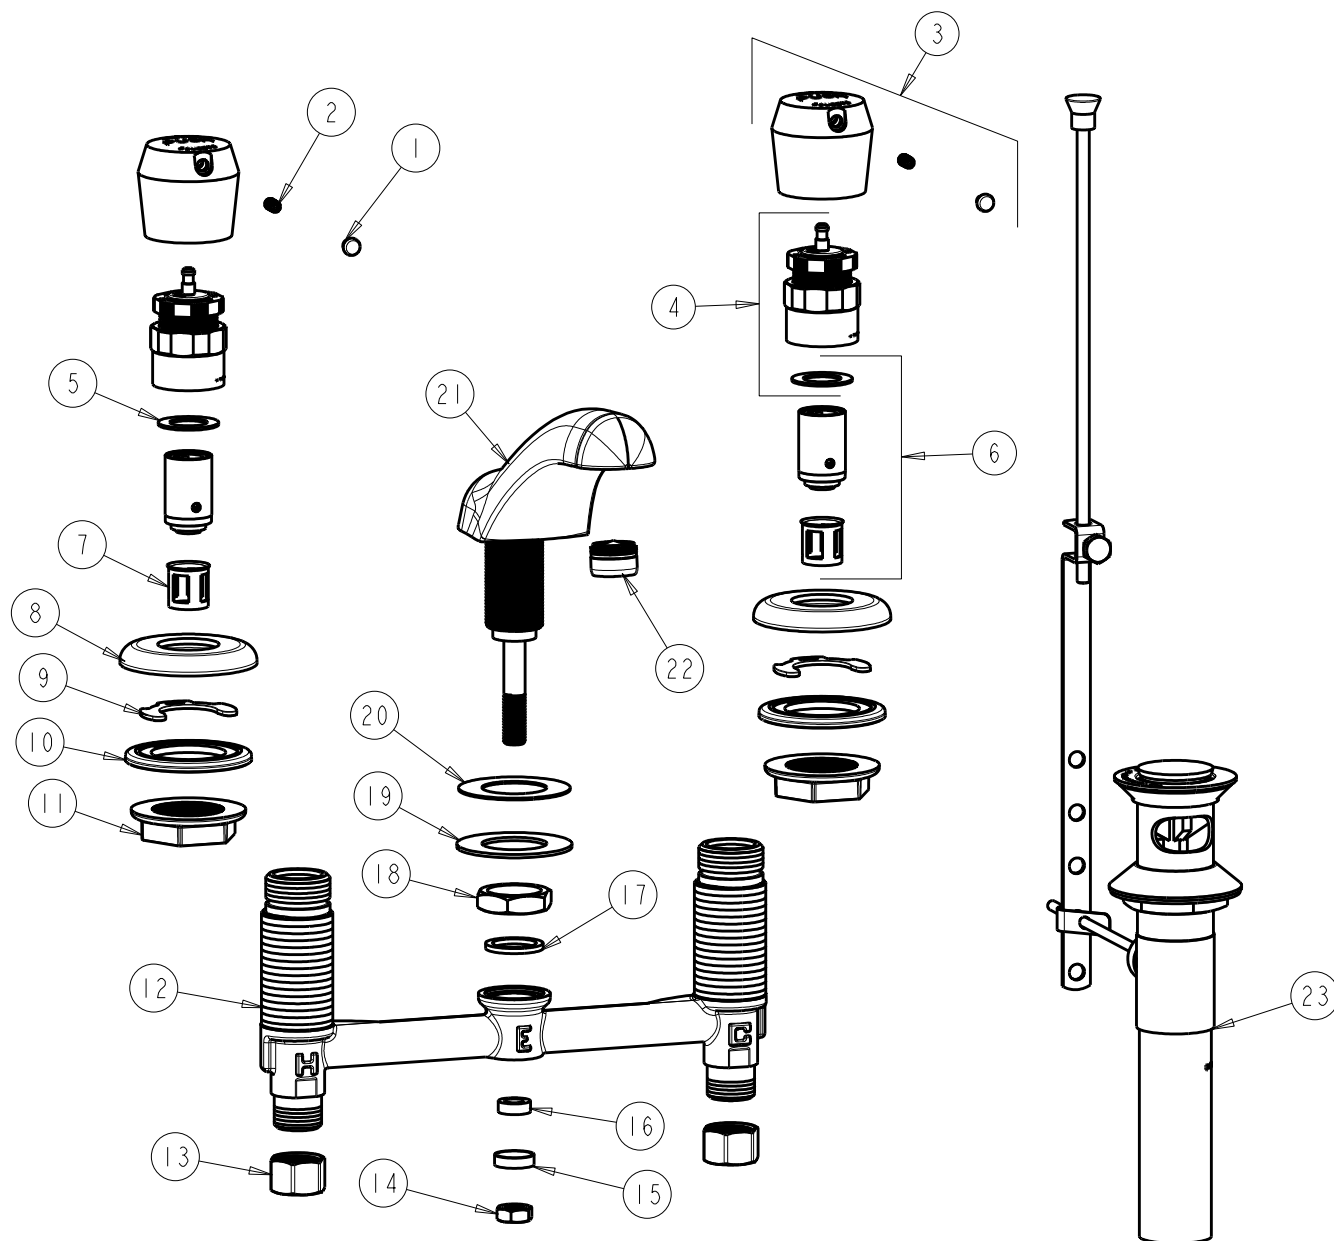

CHICAGO FAUCETS
a Geberit company

2100 South Clearwater Drive
Des Plaines, IL 60018
Phone: 847-803-5000
Fax: 847-803-5454
www.chicagofaucets.com

REPAIR PARTS

FITTING NO.

404-665POCP

SUBMITTED MODEL NO.

BY: SID DATE: 07-07-11

CHK: REV:

ITEM NO.

FOR TECHNICAL ASSISTANCE
1-800-TEC-TRUE (1-800-832-8783)

ITEM	PART NO.	DESCRIPTION	ITEM	PART NO.	DESCRIPTION
1	665-309JKNF	BUTTONS, HOT AND COLD	13	49-005JKRBF	COUPLING NUT
2	665-116JKNF	SET SCREW	14	689-113JKRBF	NUT, 3/8-24 UNF X .56 X .22
3	665-PSHJKCP	HANDLE, PUSH CAP	15	250-187JKRBF	RETAINER
4	665-190KJKNF	ACTUATOR ASSEMBLY	16	1797-129JKNF	RUBBER WASHER
5	665-011JKNF	WASHER, SEALING	17	250-200JKNF	GASKET
6	671-XJKNF	METERING VALVE CARTRIDGE	18	250-054JKRBF	LOCKNUT
7	667-402JKNF	MVP FILTER	19	50-014JKNF	STEEL WASHER
8	408-005JKCP	ESCUTCHEON	20	739-056JKNF	RUBBER WASHER
9	200-009JKNF	CLIP, RETAIN	21	741-301KJKCP	CAST SPOUT ASSEMBLY
10	888-026JKNF	WASHER, SEALING	22	E12JKCP	SOFTFLO OUTLET
11	250-004JKNF	LOCKNUT	23	1222-KJKCP	POP-UP WASTE
12	---	BODY, VALVE			