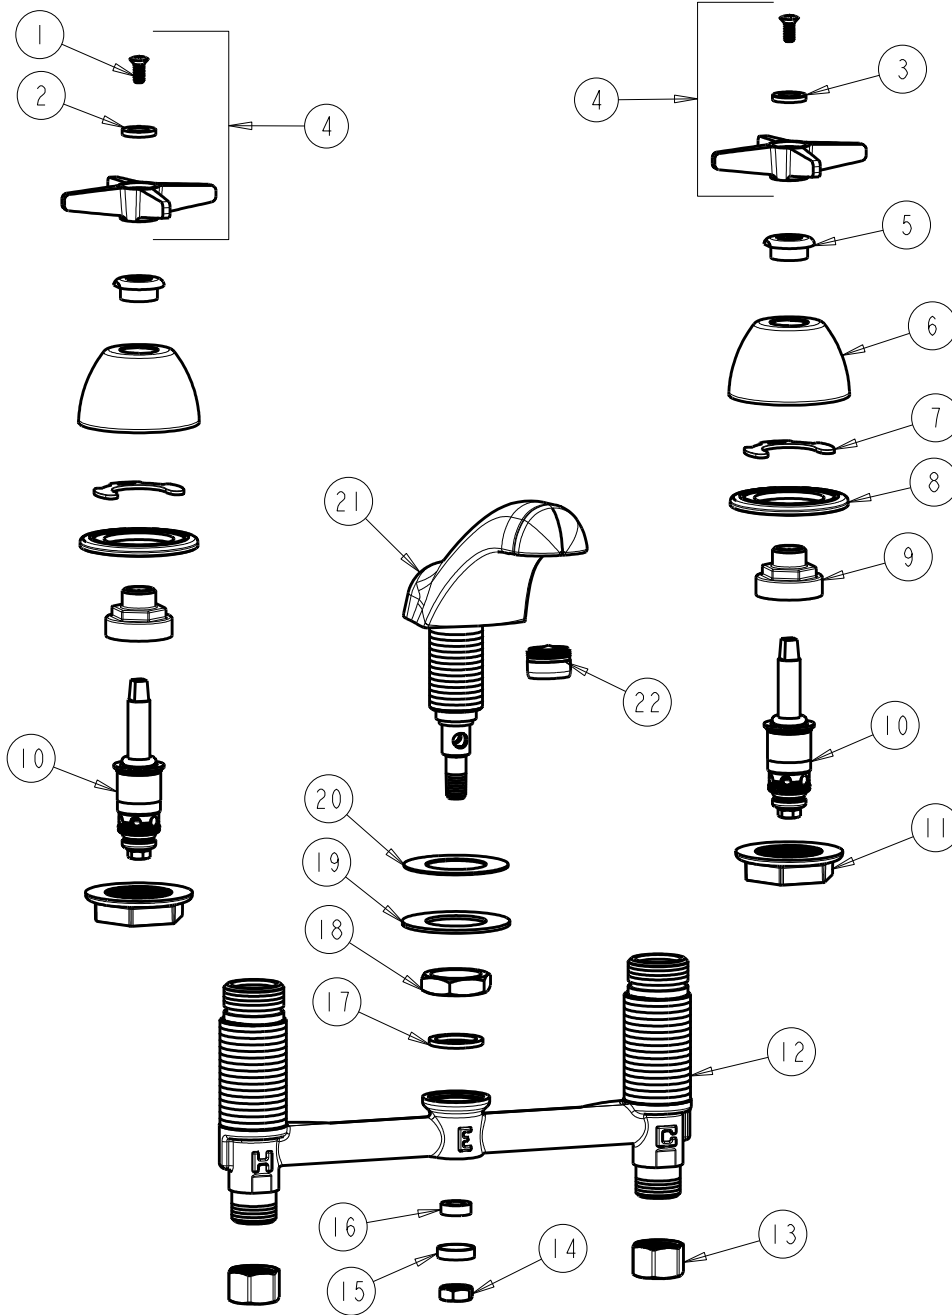

CHICAGO FAUCETS
a Geberit company

2100 South Clearwater Drive
Des Plaines, IL 60018
Phone: 847-803-5000
Fax: 847-803-5454
www.chicagofaucets.com

REPAIR PARTS

FITTING NO.

404-633CP

SUBMITTED MODEL NO.

ITEM NO.

FOR TECHNICAL ASSISTANCE
1-800-TEC-TRUE (1-800-832-8783)

BY: SID DATE: 07-07-11
CHK: REV:

ITEM	PART NO.	DESCRIPTION	ITEM	PART NO.	DESCRIPTION
1	420-010JKRCF	SCREW, 10-32 UNC PH 1/2	12	---	BODY, VALVE
2	633-023JKNF	INDEX BUTTON (RED)	13	49-005JKRBF	COUPLING NUT
3	633-123JKNF	INDEX BUTTON (BLUE)	14	689-113JKRBF	NUT, 3/8-24 UNF X .56 X .22
4	633-PRJKCP	4-ARM HANDLE ASSEMBLY	15	250-187JKRBF	RETAINER
5	422-113JKCP	ESCUTCHEON NUT	16	1797-129JKNF	RUBBER WASHER
6	250-082JKCP	ESCUTCHEON	17	250-200JKNF	GASKET
7	200-009JKNF	CLIP, RETAIN	18	250-054JKRBF	LOCKNUT
8	888-026JKNF	WASHER, SEALING	19	50-014JKNF	STEEL WASHER
9	274-014JKRBF	NUT, CAP	20	739-056JKNF	RUBBER WASHER
10	377-XTLHJKNF	LH QUATURN CARTRIDGE	21	401-301KJKCP	SPOUT ASSEMBLY
11	250-004JKNF	LOCKNUT	22	E12JKCP	SOFTFLO OUTLET