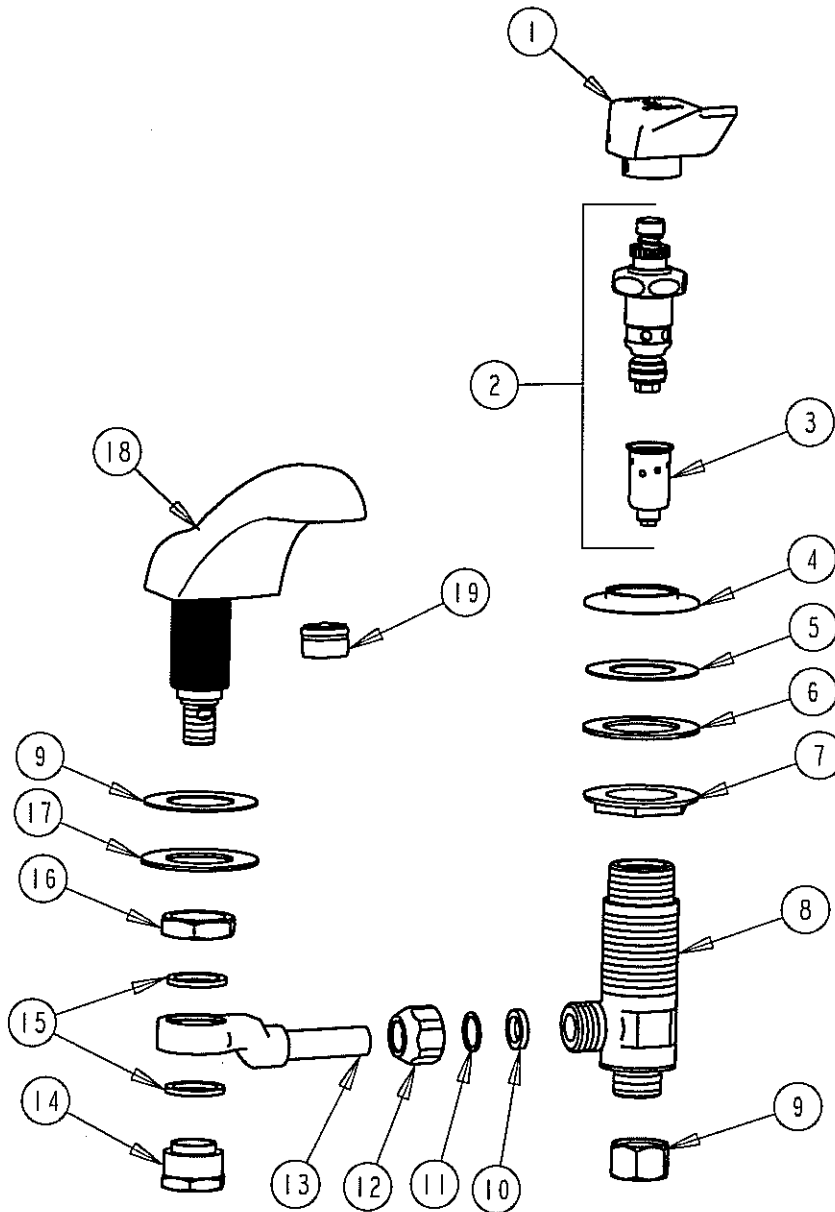

PARTS LIST

BY: SID
CHK'D: *AT*

**CHICAGO
FALCETS**
Last As Long As The Building

FINISH:
DATE:

CHROME
08-21-02

404-336CW

ITEM NO.	PART NO.	DESCRIPTION	ITEM NO.	PART NO.	DESCRIPTION
1	336-402K	COLD HANDLE ASSEMBLY	11	250-027	BRASS WASHER
2	335X	FOR PARTS SEE 335X UNIT	12	49-031	COUPLING NUT
3	333-073K	SLOW DASHPOT ASSEMBLY	13	250-197K	R.H. SWIVEL ASSEMBLY
4	408-004	FLANGE	14	872-102	NUT
5	739-056	RUBBER WASHER	15	250-200	GASKET
6	55-010	STEEL WASHER	16	250-054	LOCKNUT
7	250-004	LOCKNUT	17	50-014	STEEL WASHER
8	250-094K	VALVE BODY ASSEMBLY	18	401-302K	SPOUT ASSEMBLY
9	49-005	COUPLING NUT	19	E12	SOFTFLO OUTLET
10	200-010	RUBBER WASHER			