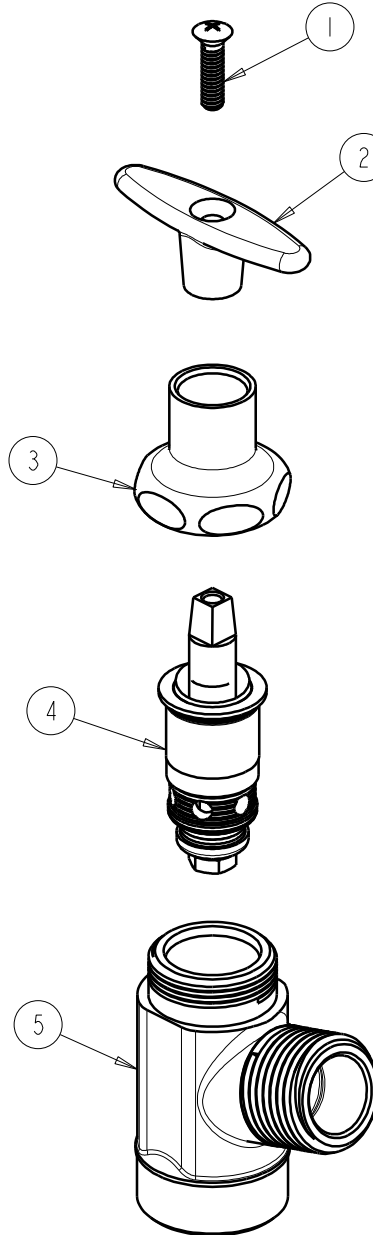

FITTING NO.

387-LFCP

SUBMITTED MODEL NO.

ITEM NO.

FOR TECHNICAL ASSISTANCE
 1-800-TEC-TRUE (1-800-832-8783)

ITEM	PART NO.	DESCRIPTION
1	250-093JKRCF	SCREW
2	293-006JKRCF	HANDLE, TEE INCLUDES SCREW
3	1-246JKCP	NUT, CAP LOOSE KEY 1-1/8-18 UNEF
4	217-XTLHJKNF	CARTRIDGE, SLO-COMPRESSION
5	-----	BODY NOT SOLD SEPARATELY