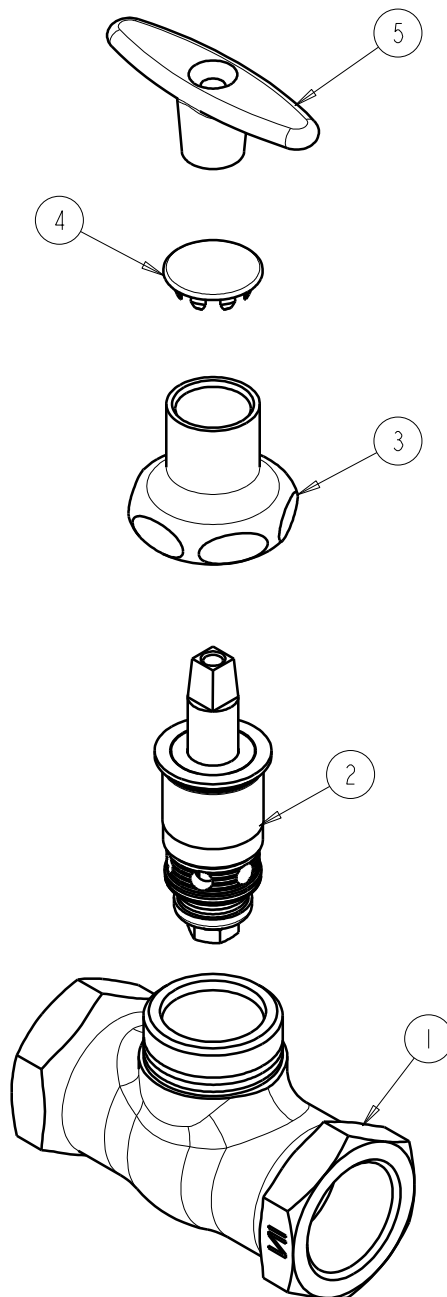

REPAIR PARTS

BY: SID DATE: 09-10-09

CHK:  REV:

FITTING NO.

375-LKCP

SUBMITTED MODEL NO.

ITEM NO.

ITEM	PART NO.	DESCRIPTION
1	—	VALVE BODY NOT SOLD SEPARATELY
2	217-XTLHJKNF	CARTRIDGE, SLO-COMPRESSION
3	1-246JKCP	NUT, CAP LOOSE KEY 1-1/8-18 UNEF
4	1-144JKCP	BUTTON
5	293-006JKRCF	HANDLE, TEE INCLUDES SCREW