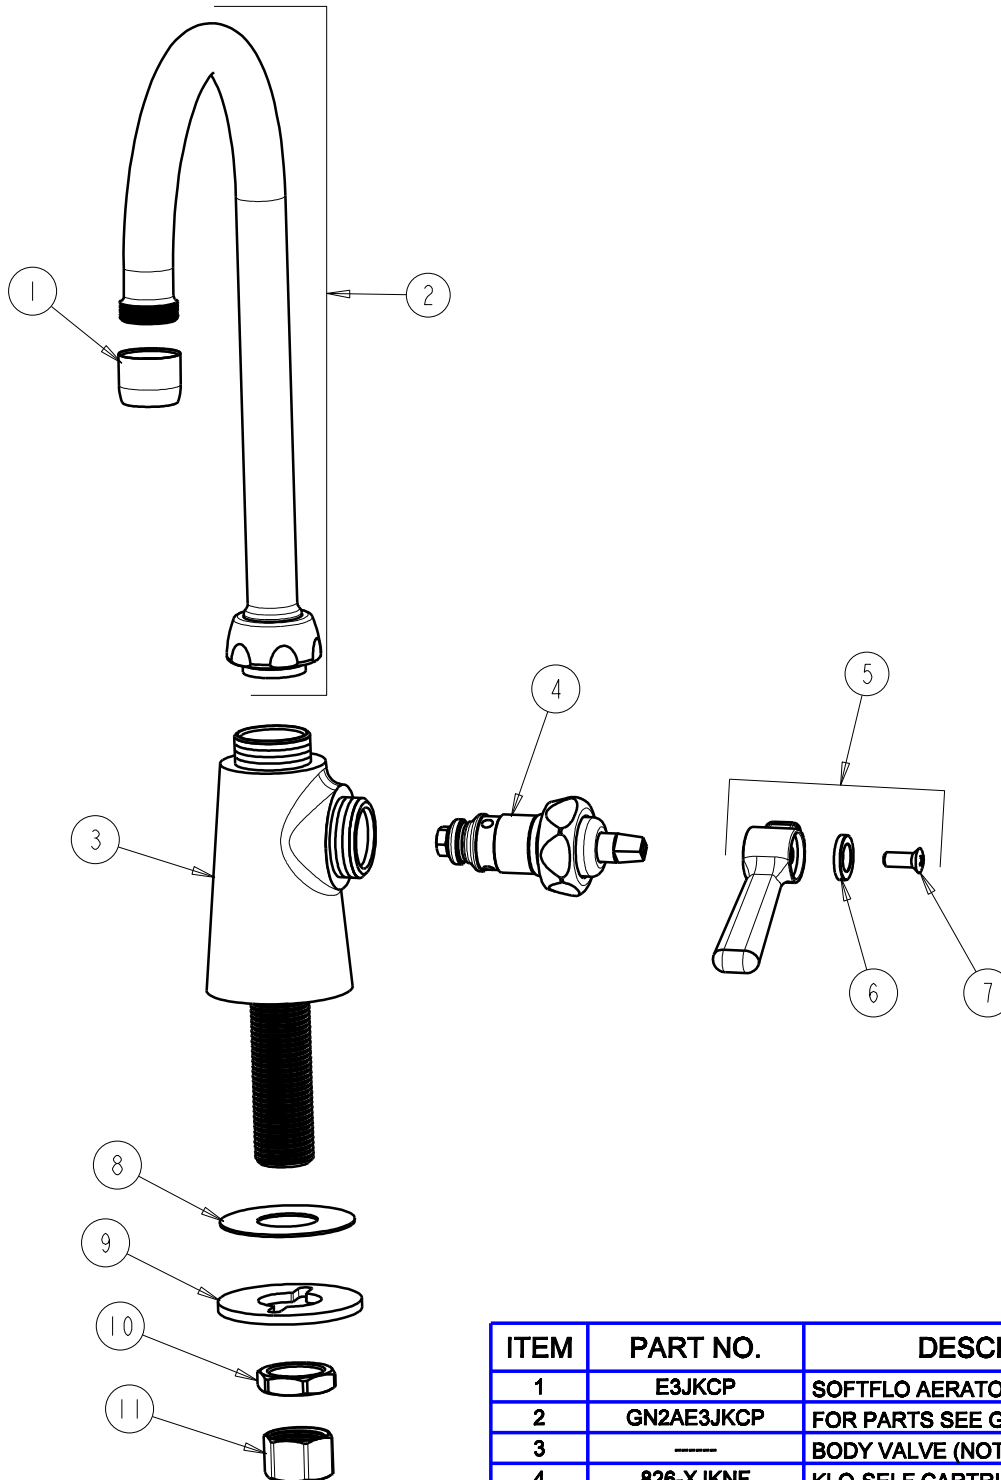

CHICAGO FAUCETS
a Geberit company

2100 South Clearwater Drive
Des Plaines, IL 60018
Phone: 847-803-5000
Fax: 847-803-5454
www.chicagofaucets.com

REPAIR PARTS

FITTING NO.

350-244CP

SUBMITTED MODEL NO.

ITEM NO.

BY: SID DATE: 08-17-04

CHK: *[Signature]* REV: 04-06-09

FOR TECHNICAL ASSISTANCE
1-800-TEC-TRUE (1-800-832-8783)

ITEM	PART NO.	DESCRIPTION
1	E3JKCP	SOFTFLO AERATOR OUTLET
2	GN2AE3JKCP	FOR PARTS SEE GN2AE3JKCP
3	-----	BODY VALVE (NOT SOLD SEPARATELY)
4	826-XJKNF	KLO-SELF CARTRIDGE
5	369-COLDJKCP	LEVER HANDLE ASSEMBLY
6	633-123JKNF	INDEX BUTTON (BLUE)
7	420-010JKRCF	SCREW, 10-32 UNC PH 1/2
8	52-007JKNF	WASHER, RUBBER
9	807-112JKNF	WASHER
10	49-004JKRBF	LOCKNUT
11	49-005JKRBF	COUPLING NUT