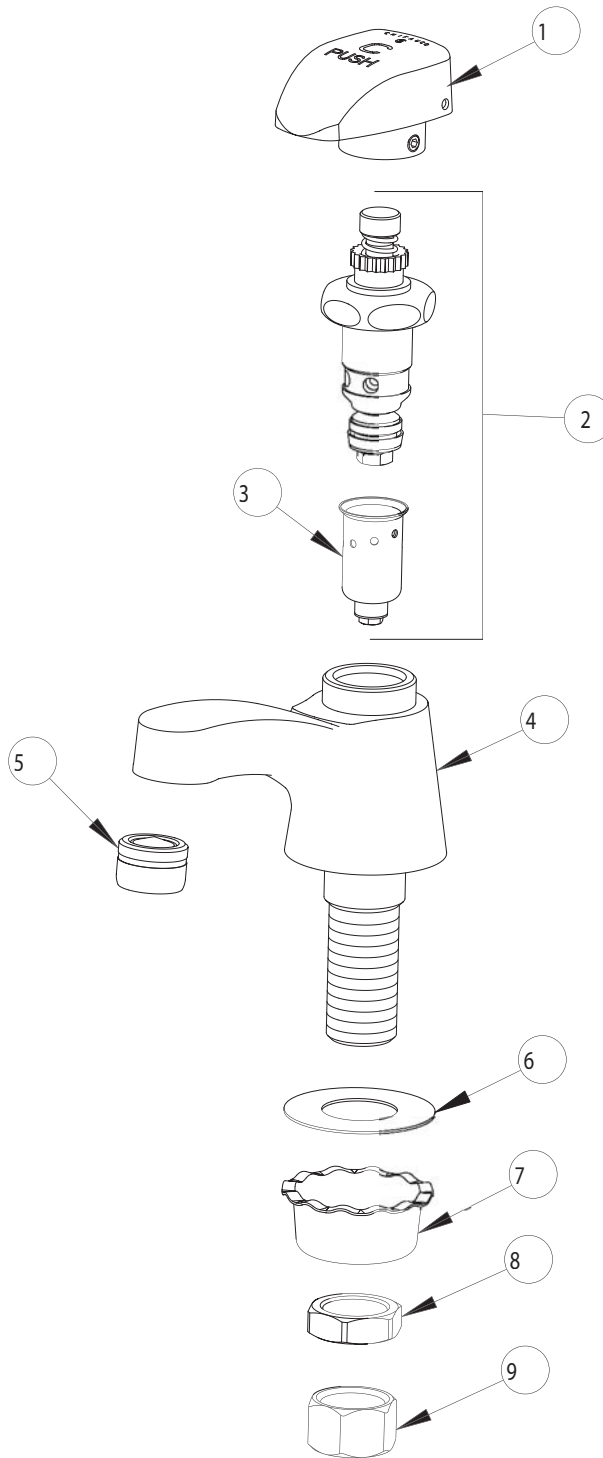

PARTS LIST

BY: SID
CHK'D:

FINISH:
DATE:

AS SPECIFIED
01-14-02

335-E12COLD

ITEM NO.	PART NO.	DESCRIPTION
1	335-107K	TILT HANDLE ASSEMBLY, COLD
2	335X	TIP TAP UNIT
3	333-073K	SLOW DASHPOT ASSEMBLY
4	-----	VALVE BODY NOT SOLD SEPARATELY
5	E12	SOFTFLO OUTLET
6	333-103	RUBBER WASHER
7	1797-114	BASIN COCK WASHER
8	49-004	LOCKNUT
9	49-005	COUPLING NUT