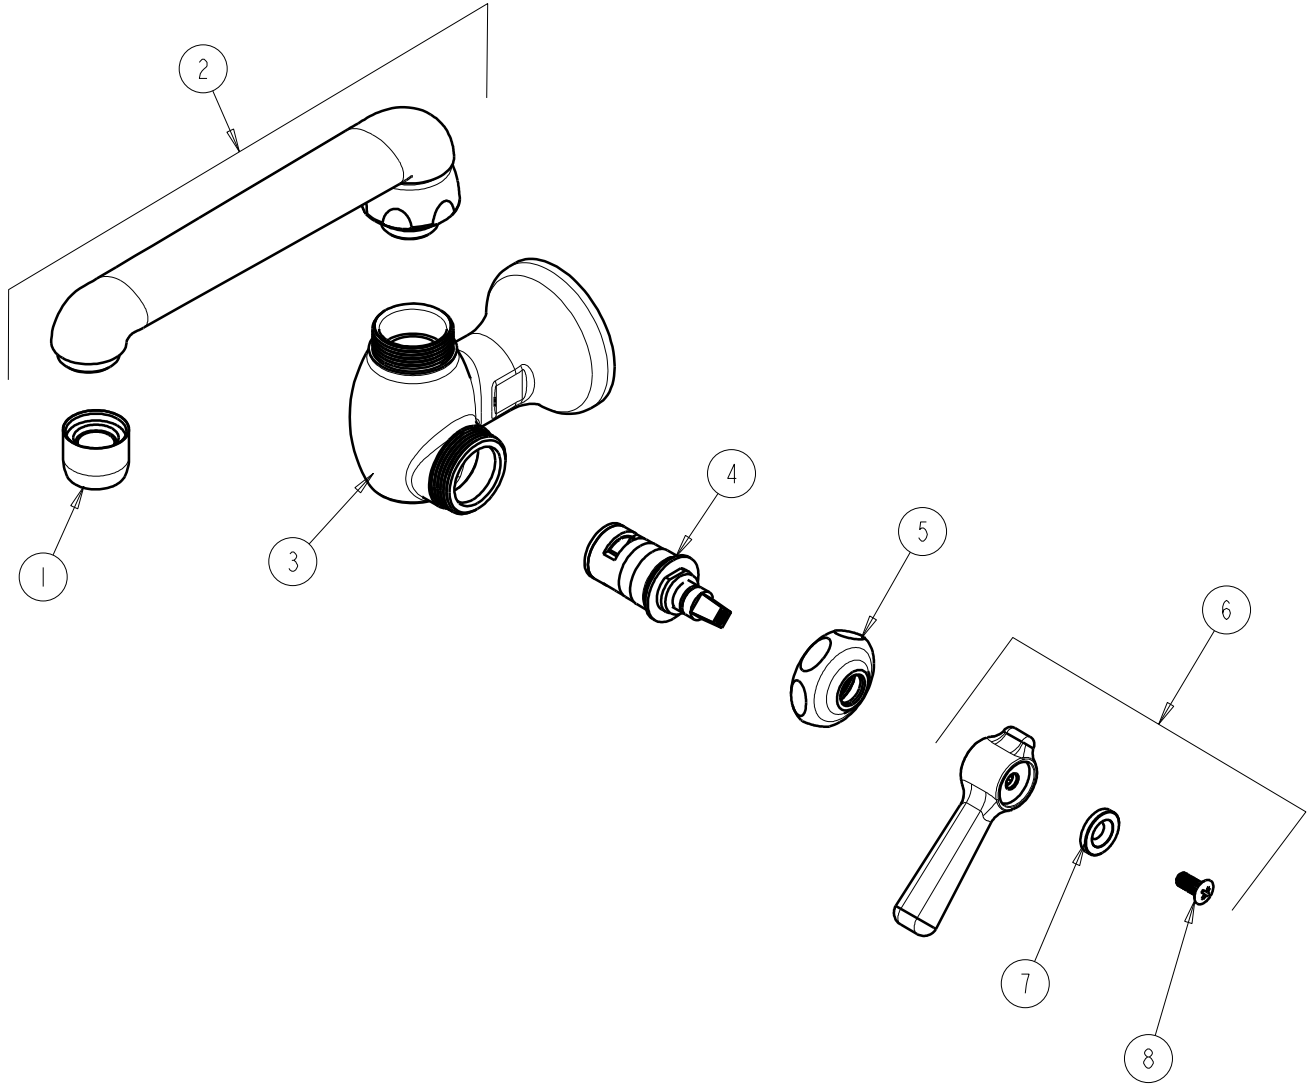

BY: SID DATE: 08-11-09

CHK:  REV:

FITTING NO.

332-XKCP

SUBMITTED MODEL NO.

ITEM NO.

ITEM	PART NO.	DESCRIPTION
1	E3JKCP	SOFTFLO AERATOR OUTLET
2	S6JKCP	FOR PARTS SEE S6JKCP
3	—	VALVE BODY (NOT SOLD SEPARATELY)
4	1-099XKJKNF	RH CERAMIC CARTRIDGE 1/4
5	1-214JKCP	CAP
6	369-COLDJKCP	LEVER HANDLE ASSEMBLY
7	633-123JKNF	INDEX BUTTON (BLUE)
8	420-010JKRCF	SCREW, 10-32 UNC PH 1/2