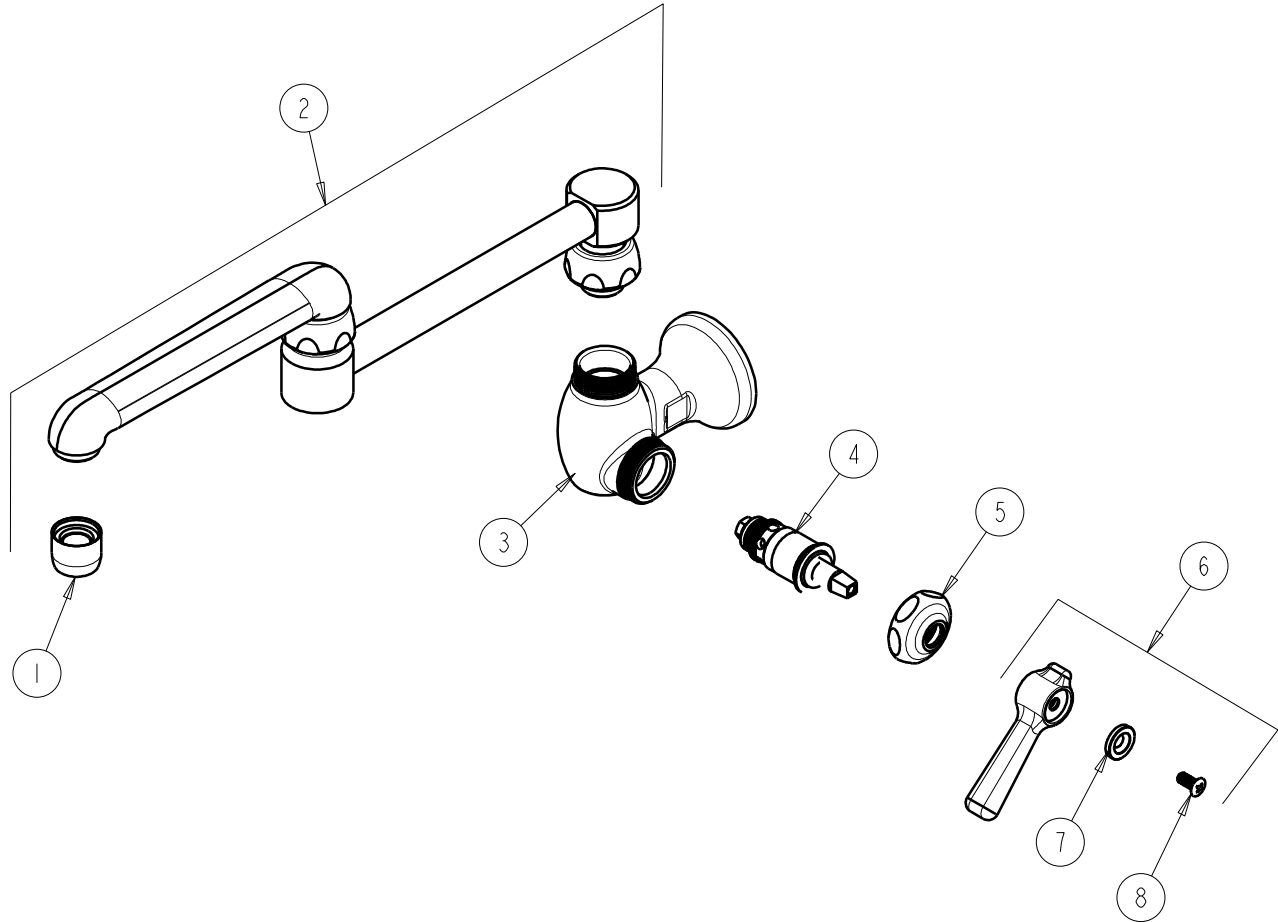

# REPAIR PARTS

BY: SID DATE: 08-11-09

CHK: REV:

FITTING NO.

**332-DJ13CP**

SUBMITTED MODEL NO.

ITEM NO.

ITEM	PART NO.	DESCRIPTION
1	E3JKCP	SOFTFLO AERATOR OUTLET
2	DJ13JKCP	FOR PARTS SEE DJ13JKCP
3	—	VALVE BODY (NOT SOLD SEPARATELY)
4	1-099XTJKNF	QUATURN UNIT (RH)
5	1-214JKCP	CAP
6	369-COLDJKCP	LEVER HANDLE ASSEMBLY
7	633-123JKNF	INDEX BUTTON (BLUE)
8	420-010JKRCF	SCREW, 10-32 UNC PH 1/2