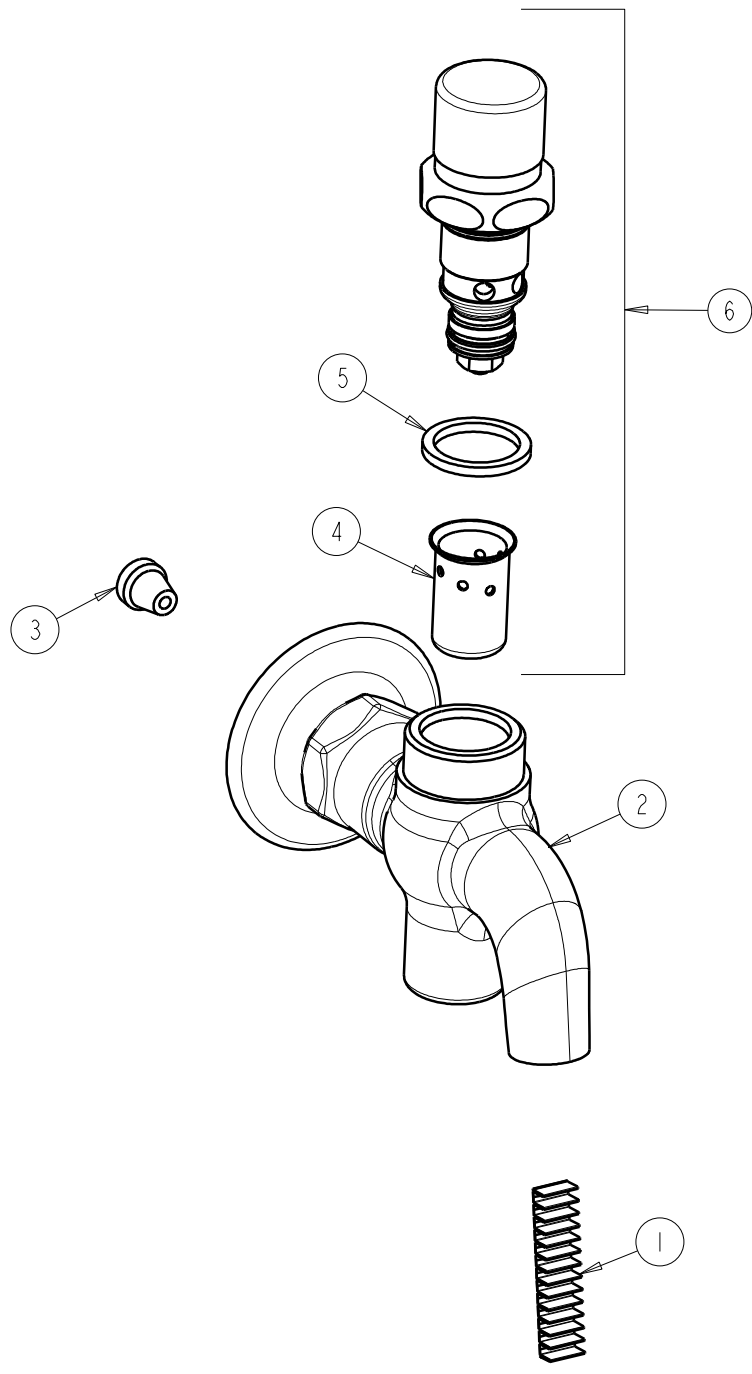

BY: SID DATE: 02-25-10

CHK: *[Signature]* REV:

FITTING NO.

324-CP

SUBMITTED MODEL NO.

ITEM NO.

ITEM	PART NO.	DESCRIPTION	ITEM	PART NO.	DESCRIPTION
1	1-171JKRBF	ANTI-SPLASH SPRING	4	333-075JKNF	DASHPOT
2	---	BODY (NOT SOLD SEPARATELY)	5	1-043JKNF	GASKET, CAP 1 X .80 X .09
3	313-042KJKNF	FLOW CONTROL ASSEMBLY	6	333-XPSHJKNF	PUSH BUTTON UNIT