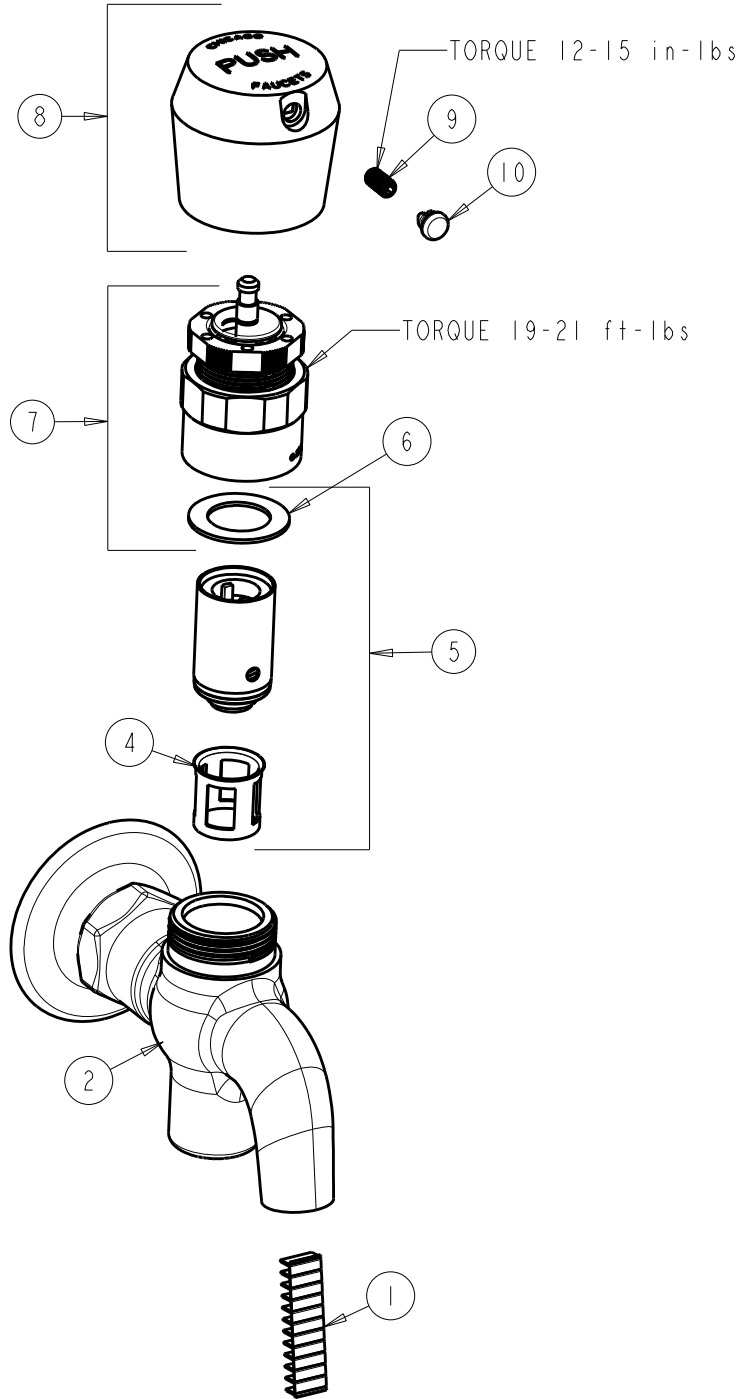

BY: JAR DATE: 10-19-11
CRJZ REV: 11-19-21

FITTING NO.

324-665PSHABCP

SUBMITTED MODEL NO.

ITEM NO.

ITEM	PART NO.	DESCRIPTION	ITEM	PART NO.	DESCRIPTION
1	1-171JKABRBF	ANTI-SPLASH SPRING	6	665-011JKABNF	WASHER, SEALING
2	-----	BODY (NOT SOLD SEPARATELY)	7	665-190KJKABNF	ACTUATOR ASSEMBLY
3	-----	FLOW CONTROL ASSEMBLY	8	665-PSHJKCP	HANDLE, PUSH CAP
4	667-402JKABNF	MVP FILTER	9	665-116JKNF	SET SCREW
5	671-XJKABNF	METERING VALVE CARTRIDGE	10	665-309KJKNF	BUTTONS, HOT AND COLD