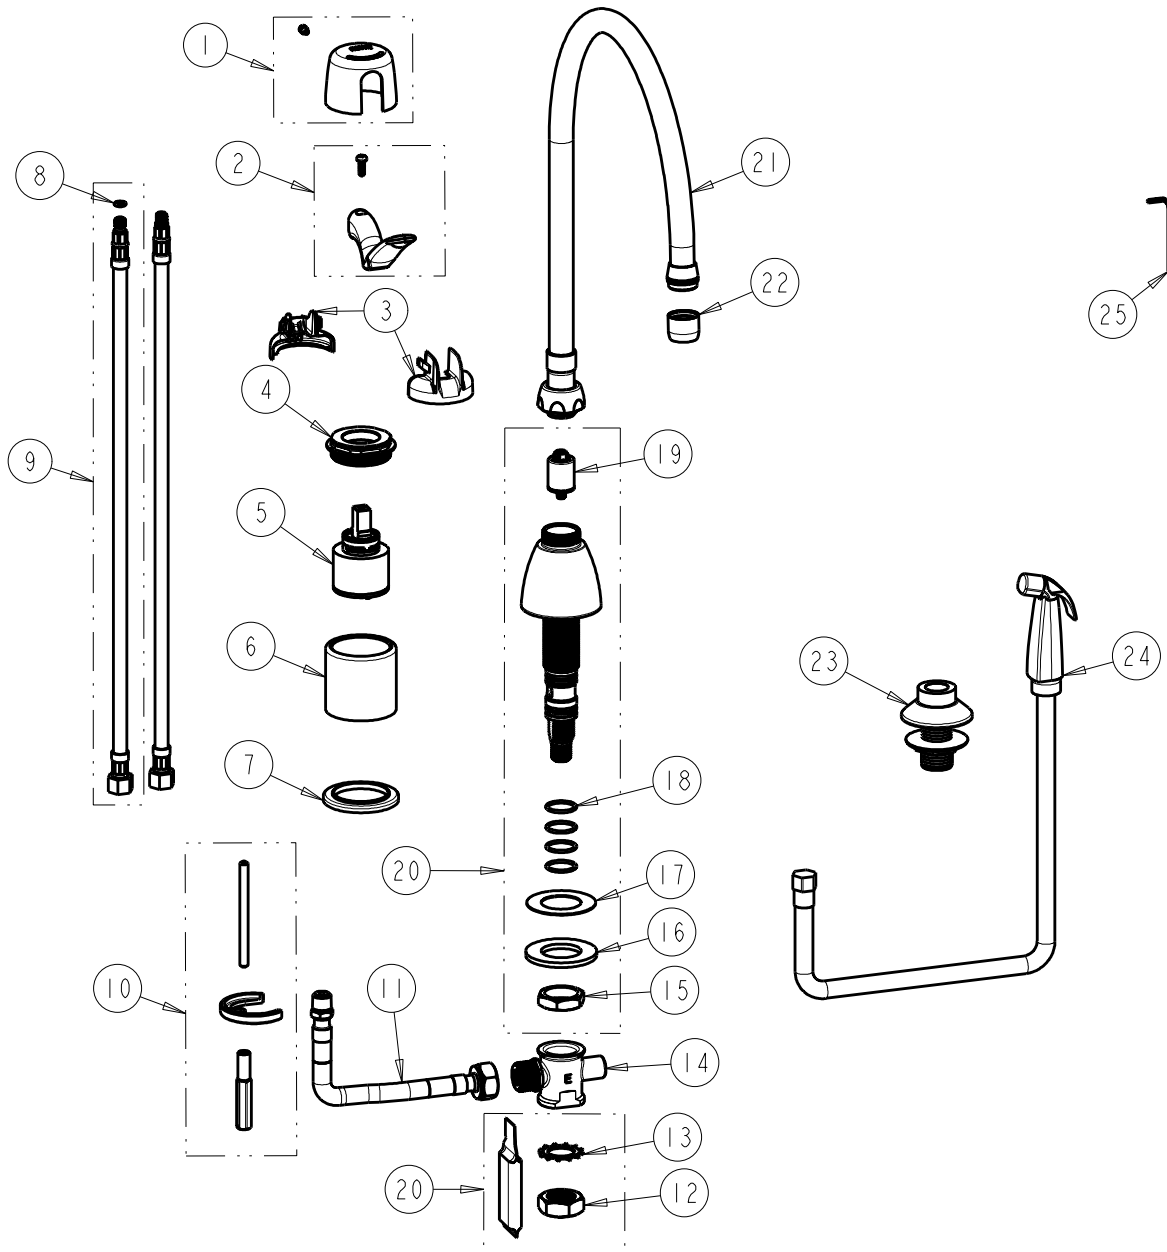

CHICAGO FAUCETS
a Geberit company

2100 South Clearwater Drive
Des Plaines, IL 60018
Phone: 847-803-5000
Fax: 847-803-5454
www.chicagofaucets.com

REPAIR PARTS

FITTING NO.

2304-GN10AE3SWGAB

SUBMITTED MODEL NO.

BY: JAR DATE: 07-24-09

CHK: *JAR* REV: 10-23-18

ITEM NO.

FOR TECHNICAL ASSISTANCE
1-800-TEC-TRUE (1-800-832-8783)

ITEM	PART NO.	DESCRIPTION	ITEM	PART NO.	DESCRIPTION
1	2200-122KJKCP	CAP AND SCREW ASSEMBLY	14	-----	TEE ASSEMBLY
2	2200-225KJKCP	LEVER HANDLE, 2-3/4"	15	250-054JKRBF	LOCKNUT
3	2200-021KJKNF	CARTRIDGE SPIN CAP ASSEMBLY	16	50-014JKNF	STEEL WASHER
4	2200-116JKRCF	NUT, HOLDDOWN	17	739-056JKNF	RUBBER WASHER
5	2300-XJKABNF	40 mm SINGLE LEVER CARTRIDGE	18	50-035JKABNF	O RING 0.739 X .070
6	-----	BODY (NOT SOLD SEPARATELY)	19	1103-006JKABNF	DIVERTER VALVE
7	2300-014JKCP	FLANGE, BODY	20	785-502KJKCP	SPOUT BASE
8	50-102JKABNF	O-RING .34 O.D. X .21 I.D X .07	21	GN10ASWGJKABCP	SPOUT
9	250-025KJKABNF	HOSE, SS BRAIDED 5/16-24 X 3/8	22	E3JKABCP	OUTLET, AERATOR 2.2 GPM
10	2200-015KJKNF	KIT, MOUNTING HARDWARE	23	1103-014KJKNF	FLANGE ASSEMBLY (BLACK)
11	250-006KJKABNF	HOSE W/ FIBER WASHER	24	1103-009KJKNF	SPRAY & HOSE (BLACK)
12	250-055JKNF	3/4-16 HEX JAM NUT	25	665-505JKNF	3/32" HEX KEY
13	250-056JKNF	3/4" LOCK WASHER			