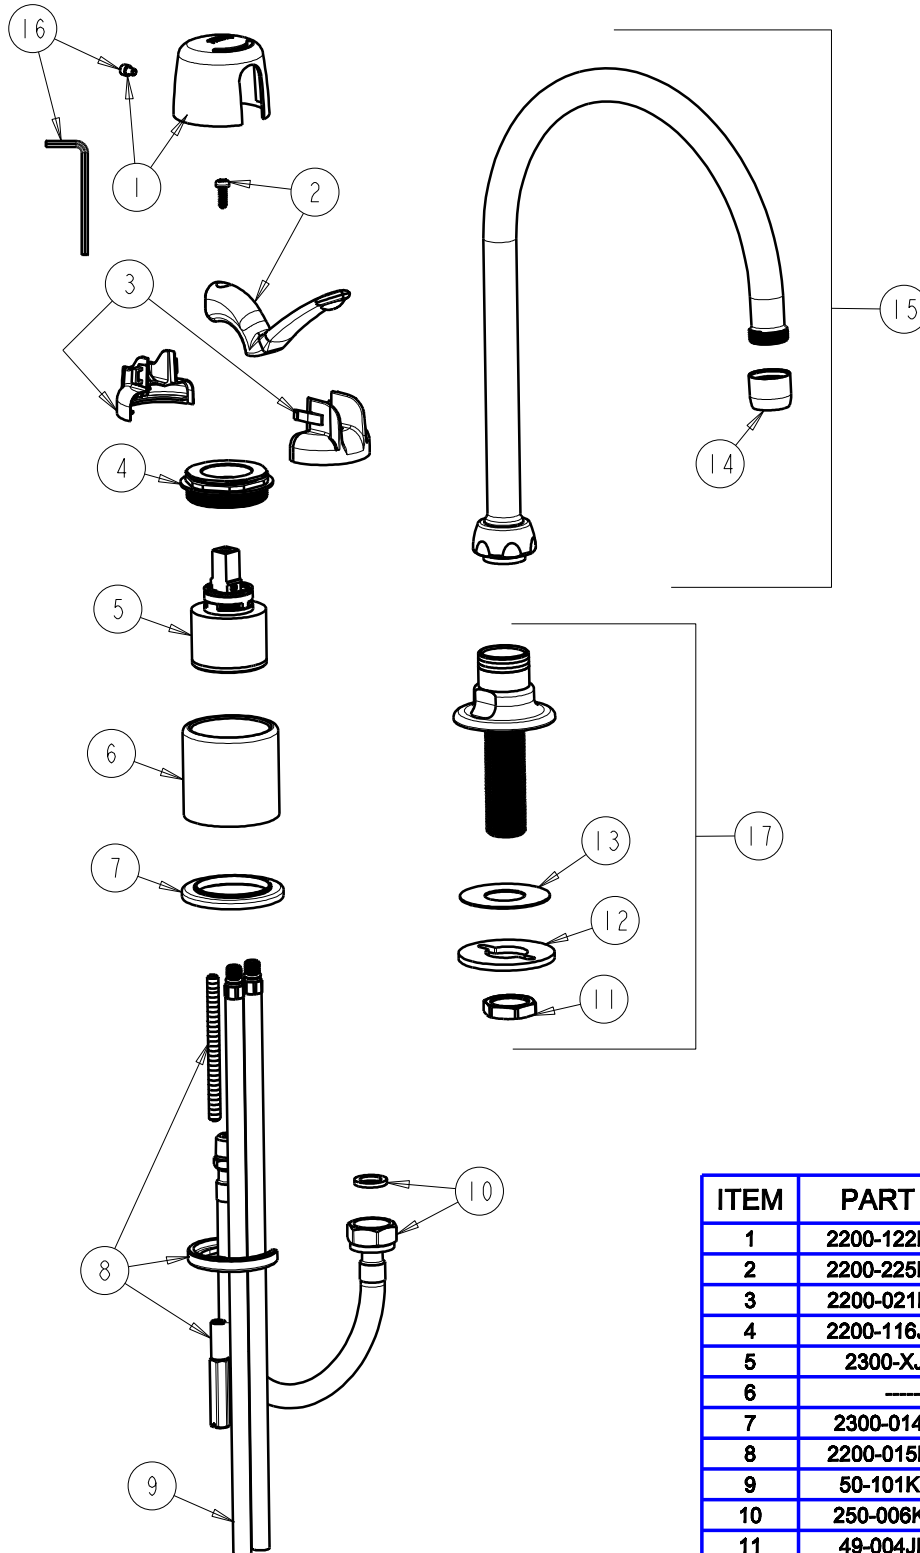

FITTING NO.

2302-GN8AE3CP

SUBMITTED MODEL NO.

ITEM NO.

FOR TECHNICAL ASSISTANCE
1-800-TEC-TRUE (1-800-832-8783)

ITEM	PART NO.	DESCRIPTION
1	2200-122JKCP	CAP AND SCREW ASSEMBLY
2	2200-225JKCP	LEVER HANDLE
3	2200-021KJKNF	CARTRIDGE SPIN CAP ASSEMBLY
4	2200-116JKRCF	NUT, HOLDDOWN
5	2300-XJKNF	40 mm SINGLE LEVER CARTRIDGE
6	-----	BODY (NOT SOLD SEPARATELY)
7	2300-014JKCP	FLANGE, BODY
8	2200-015KJKNF	HOLDDOWN KIT
9	50-101KJKNF	SUPPLY TUBE ASSEMBLY
10	250-006KJKNF	HOSE WITH FIBER WASHER
11	49-004JKRBF	LOCKNUT
12	807-112JKNF	WASHER
13	52-007JKNF	WASHER, RUBBER
14	E3JKCP	SOFTFLO AERATOR OUTLET
15	GN8AE3JKCP	FOR PARTS SEE GN8AE3JKCP
16	2200-002KJKNF	WRENCH & HEX KEY
17	626-LESSSPTCP	SHANK AND FLANGE ASSEMBLY