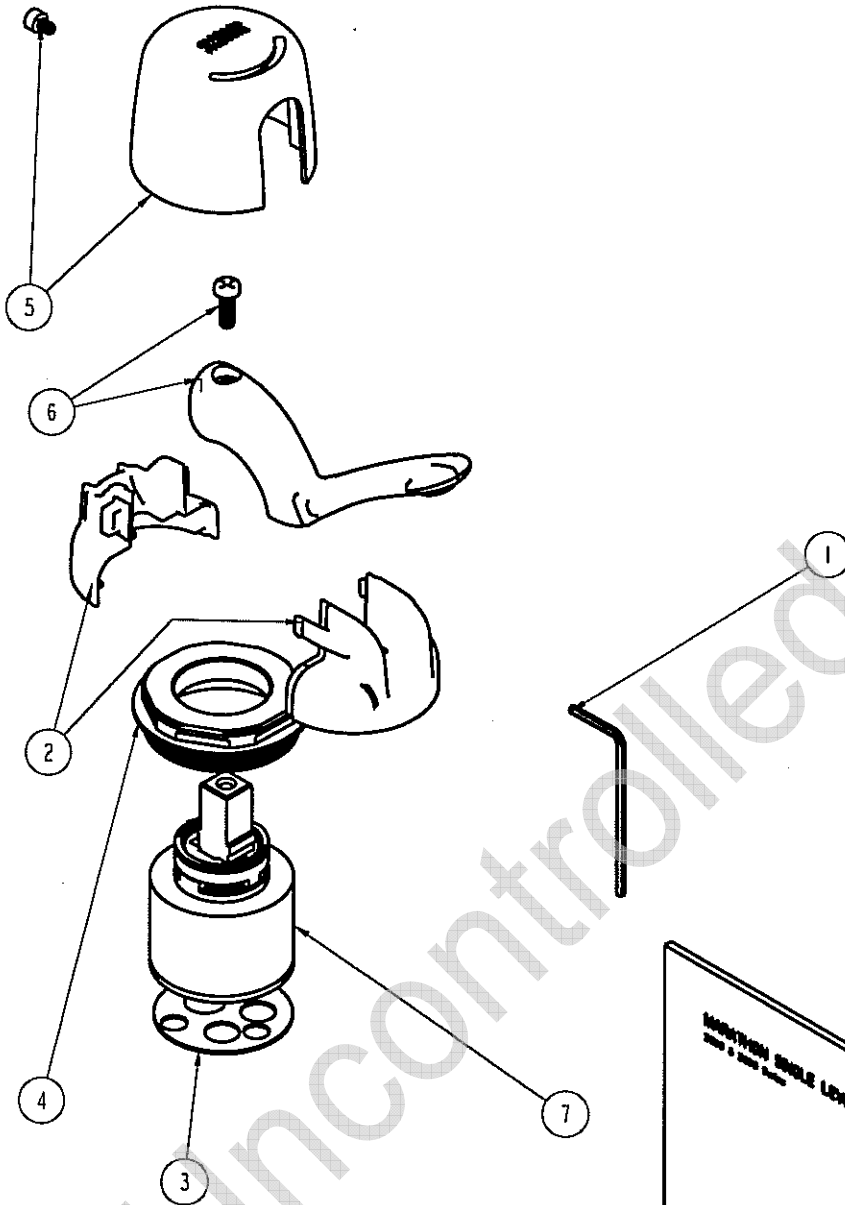

PARTS LIST

BY: CG
CHK'D: CG

FINISH: CHROME PLATE
DATE: 12-22-04

2200-200JKCP

NOTE:

RETRO FIT REPLACEMENT KIT CAN BE USED FOR LAVATORY AND SIDE SPRAY FAUCETS MANUFACTURED BEFORE 2005.

SCALE 0.500

ITEM NO.	PART NO.	DESCRIPTION
1	665-505NF	HEX KEY 3/32
2	2200-021KJKNF	CARTRIDGE SPIN CAP ASSEMBLY
3	2200-024NF	RUBBER GASKET X 1/32" THK
4	2200-116KJKRC	NUT, HOLD DOWN
5	2200-122KJKCP	CAP AND SCREW ASSEMBLY
6	2200-125KJKCP	LEVER, SINGLE LEVER LAVATORY
7	2300-KJKXNF	40 mm SINGLE LEVER CARTRIDGE, KEROX
8	TAG-334	MARATHON RETRO-FIT INSTRUCTIONS