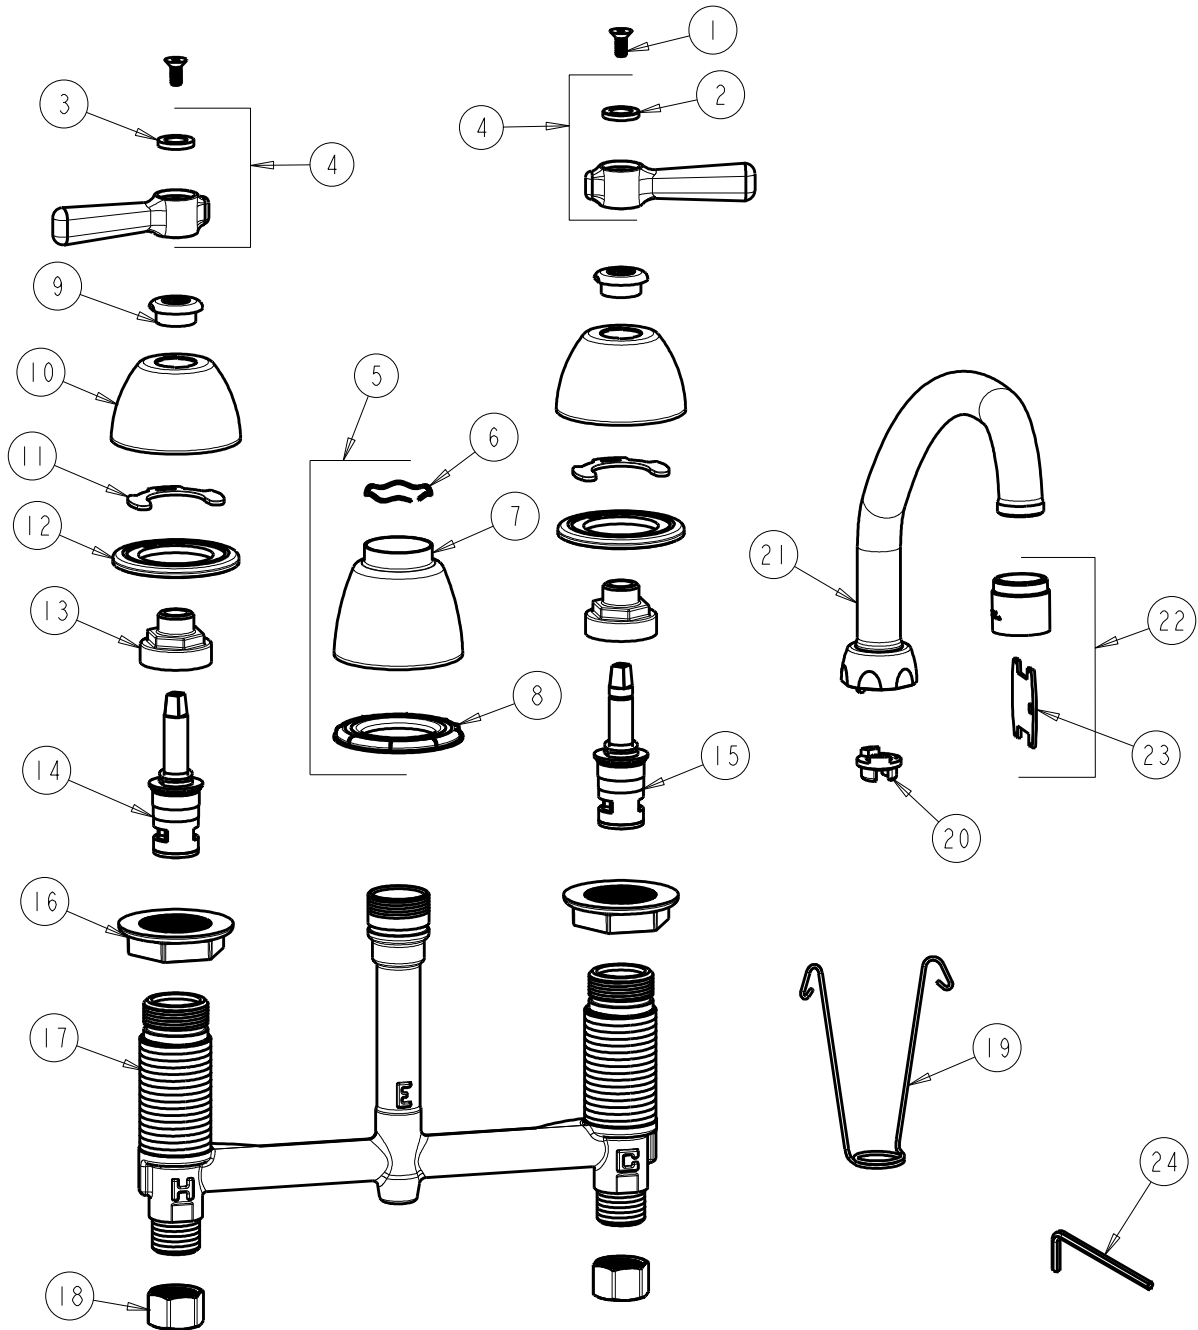

CHICAGO FAUCETS
a Geberit company

2100 South Clearwater Drive
Des Plaines, IL 60018
Phone: 847-803-5000
Fax: 847-803-5454
www.chicagofaucets.com

REPAIR PARTS

FITTING NO.

201-RSL9E3VPXKCP

SUBMITTED MODEL NO.

ITEM NO.

FOR TECHNICAL ASSISTANCE
1-800-TEC-TRUE (1-800-832-8783)

BY: SID DATE: 06-29-11

CHK: REV: 04-18-12

ITEM	PART NO.	DESCRIPTION	ITEM	PART NO.	DESCRIPTION
1	420-020JKNF	SCREW, 1/8 FLAT HEX HEAD X 1/2	13	274-014JKRBF	NUT, CAP
2	633-123JKNF	INDEX BUTTON (BLUE)	14	377-XKLHJKNF	LH CERAMIC CARTRIDGE 1/4
3	633-023JKNF	INDEX BUTTON (RED)	15	377-XKRHJKNF	RH CERAMIC CARTRIDGE 1/4
4	369-PRJKCP	LEVER HANDLE ASSEMBLY (PAIR)	16	250-004JKNF	LOCKNUT
5	785-400JKCP	SPOUT ESCUTCHEON KIT	17	-----	BODY, VALVE
6	50-038JKNF	WAVE WASHER	18	49-005JKRBF	COUPLING NUT
7	785-400JKCP	ESCUTCHEON, SPOUT BASE	19	200-008JKNF	HANGER
8	888-027JKNF	SPOUT ESCUTCHEON WASHER	20	786-001JKRBF	ADAPTER, RESTRICTED SWING
9	422-113JKCP	ESCUTCHEON NUT	21	L9ARSJKCP	FOR PARTS SEE L9AESJKCP
10	250-082JKCP	ESCUTCHEON	22	E3VPJKCP	VP SOFTFLO AERATOR 2.2 GPM
11	200-009JKNF	CLIP, RETAIN	23	3-024JKRCF	KEY, VP
12	888-026JKNF	WASHER, SEALING	24	420-022JKNF	WRENCH, VP 1/8 HEX