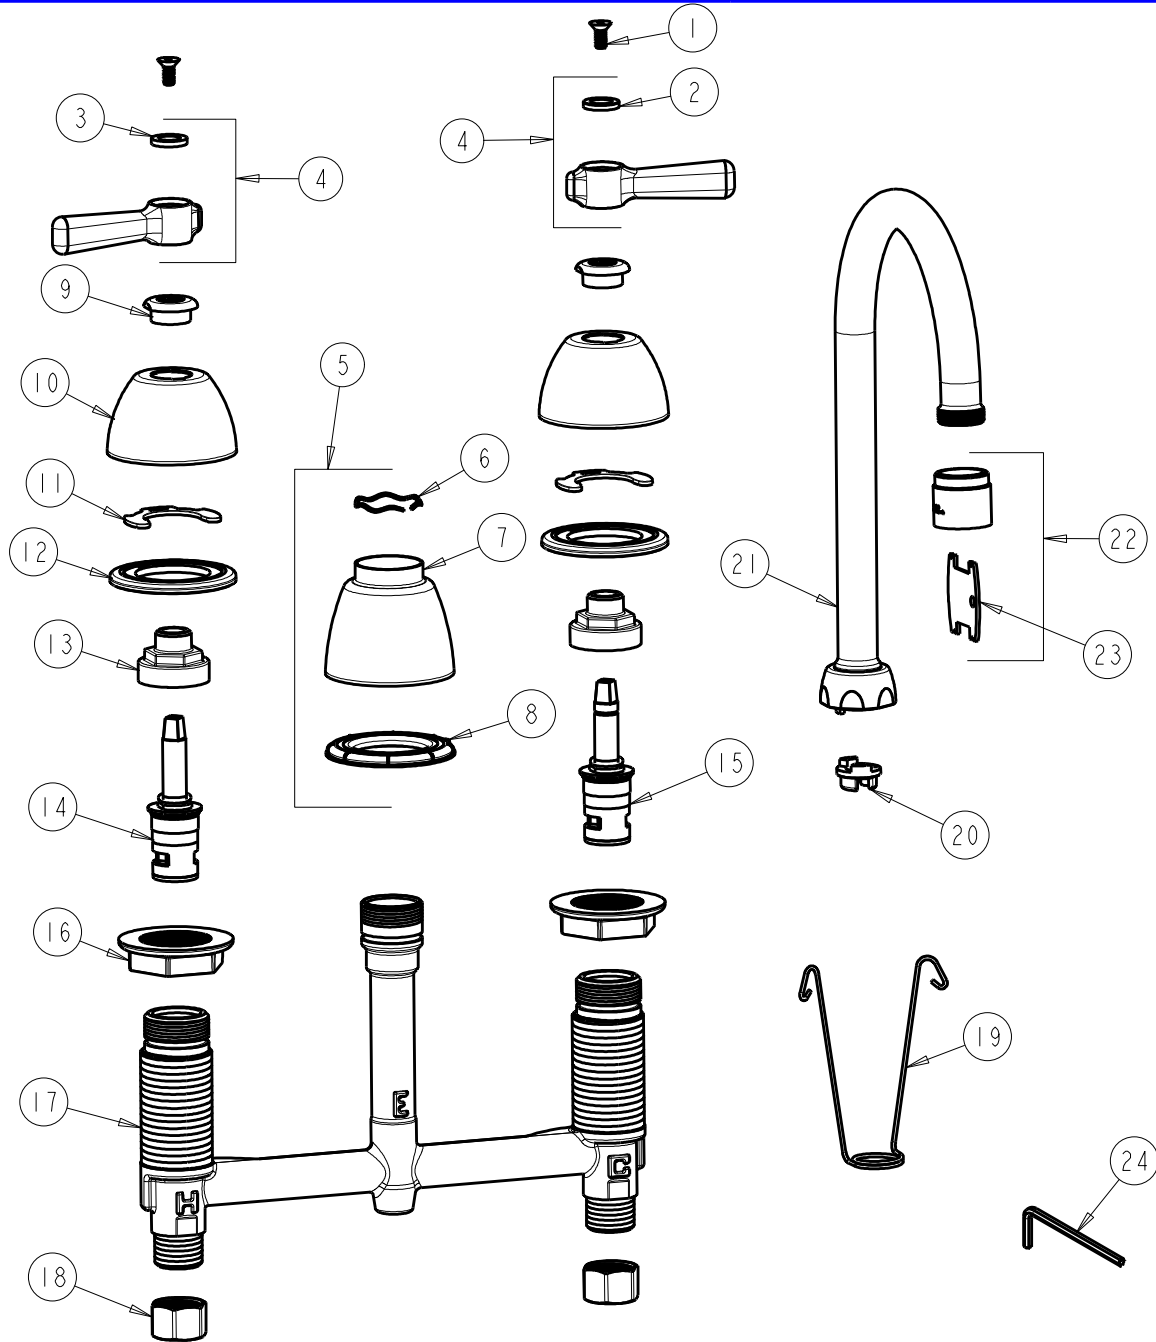

**CHICAGO FAUCETS**  
a Geberit company

2100 South Clearwater Drive  
Des Plaines, IL 60018  
Phone: 847-803-5000  
Fax: 847-803-5454  
www.chicagofaucets.com

**REPAIR PARTS**

FITTING NO.

**201-RSGN2AE35VPXKCP**

SUBMITTED MODEL NO.

BY: SID DATE: 06-30-11

CHK: REV: 04-23-12

ITEM NO.

**FOR TECHNICAL ASSISTANCE**  
**1-800-TEC-TRUE (1-800-832-8783)**

ITEM	PART NO.	DESCRIPTION	ITEM	PART NO.	DESCRIPTION
1	420-020JKNF	SCREW, 1/8 FLAT HEX HEAD X 1/2	13	274-014JKRBF	NUT, CAP
2	633-123JKNF	INDEX BUTTON (BLUE)	14	377-XKLHJKNF	LH CERAMIC CARTRIDGE 1/4
3	633-023JKNF	INDEX BUTTON (RED)	15	377-XKRHJKNF	RH CERAMIC CARTRIDGE 1/4
4	369-PRJKCP	LEVER HANDLE ASSEMBLY (PAIR)	16	250-004JKNF	LOCKNUT
5	785-400JKCP	SPOUT ESCUTCHEON KIT	17	—	BODY, VALVE
6	50-038JKNF	WAVE WASHER	18	49-005JKRBF	COUPLING NUT
7	785-400JKCP	ESCUTCHEON, SPOUT BASE	19	200-008JKNF	HANGER
8	888-027JKNF	SPOUT ESCUTCHEON WASHER	20	786-001JKRBF	ADAPTER, RESTRICTED SWING
9	422-113JKCP	ESCUTCHEON NUT	21	GN2ARSJKCP	FOR PARTS SEE GN2ARSJKCP
10	250-082JKCP	ESCUTCHEON	22	E35VPJKCP	SOFTFLO AERATOR 1.5GPM VR
11	200-009JKNF	CLIP, RETAIN	23	3-024JKRCF	KEY, VP
12	888-026JKNF	WASHER, SEALING	24	420-022JKNF	WRENCH, VP 1/8 HEX