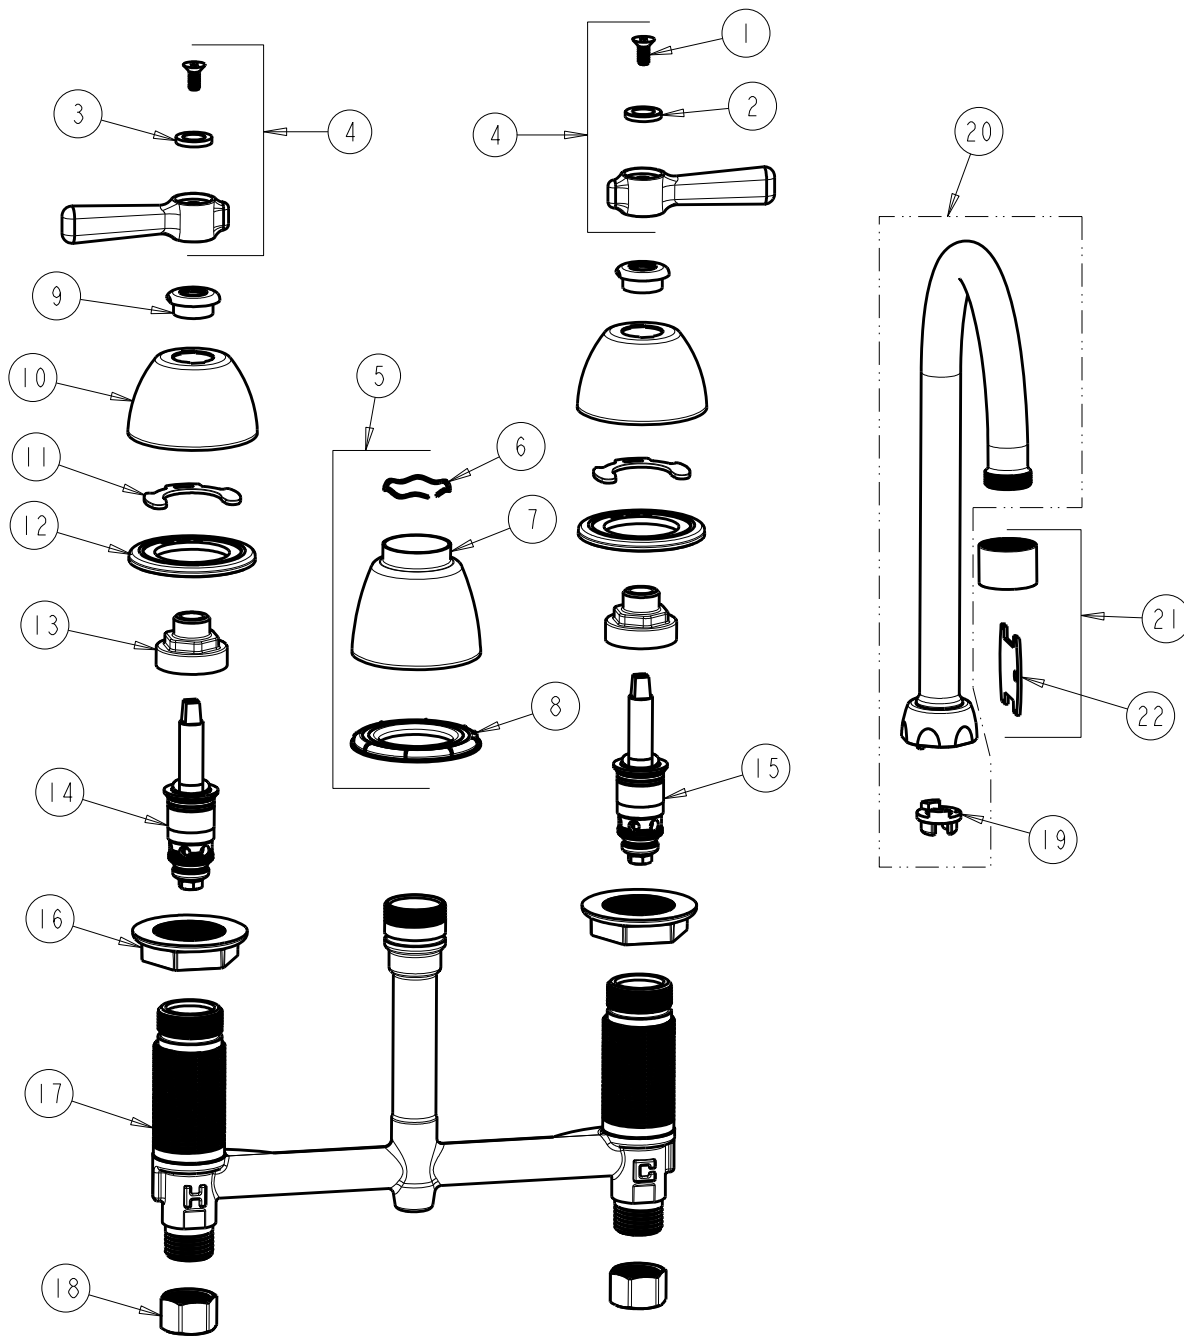

BY: SID DATE: 06-15-23

CHK: *SAD* REV:

FITTING NO.

201-RSGN2AE35VAB

SUBMITTED MODEL NO.

ITEM NO.

ITEM	PART NO.	DESCRIPTION	ITEM	PART NO.	DESCRIPTION
1	420-020JKNF	SCREW, 1/8 FLAT HEX HEAD X 1/2	12	888-026JKNF	WASHER, SEALING
2	633-123JKNF	INDEX BUTTON (BLUE)	13	274-014JKRBF	NUT, CAP
3	633-023JKNF	INDEX BUTTON (RED)	14	377-XTLHJKABNF	LH QUATURN CARTRIDGE
4	369-PRJKCP	HANDLE, 2-3/8" LEVER (PAIR)	15	377-XTRHJKABNF	RH QUATURN CARTRIDGE
5	785-400KJKCP	KIT, SPOUT ESCUTCHEON	16	250-004JKNF	LOCKNUT
6	50-038JKNF	WAVE WASHER	17	-----	BODY, VALVE
7	785-400JKCP	ESCUTCHEON, SPOUT BASE	18	49-005JKRBF	COUPLING NUT
8	888-027JKNF	SPOUT ESCUTCHEON WASHER	19	786-001JKABRBF	ADAPTER, RESTRICTED SWING
9	422-113JKCP	ESCUTCHEON NUT	20	GN2ARSJKABCP	FOR PARTS SEE GN2ARSJKCP
10	250-082JKCP	ESCUTCHEON	21	E35VPJKABCP	OUTLET VP, AERATOR 1.5 GPM
11	200-009JKNF	CLIP, RETAIN	22	3-024JKRCF	KEY, VP