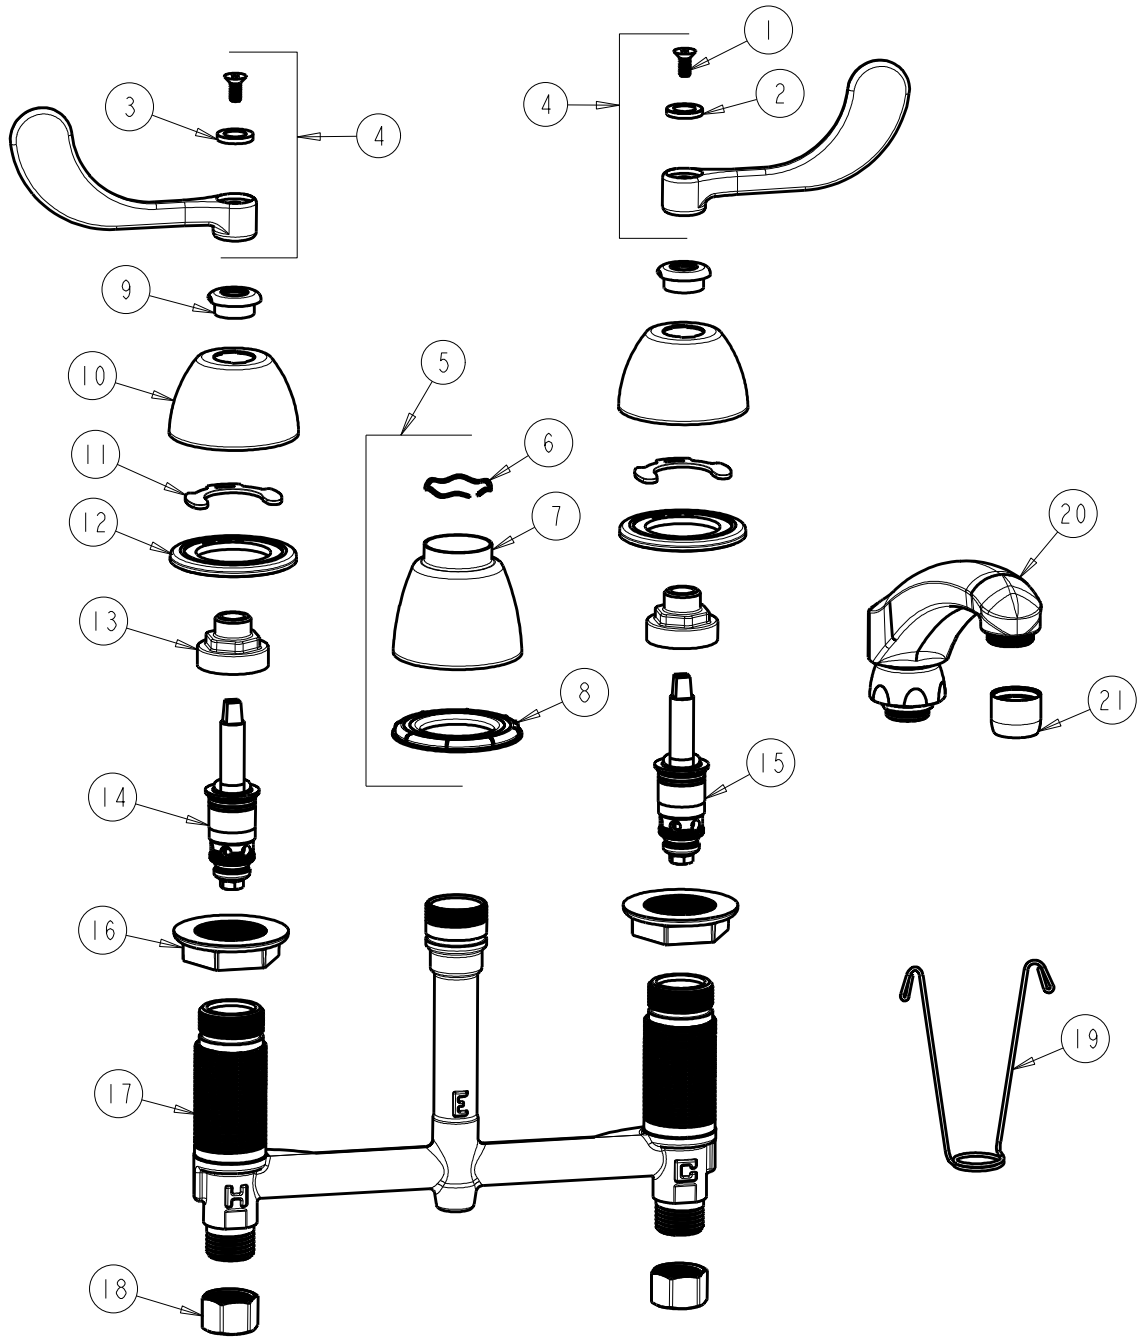

**CHICAGO FAUCETS**  
a Geberit company

2100 South Clearwater Drive  
Des Plaines, IL 60018  
Phone: 847-803-5000  
Fax: 847-803-5454  
www.chicagofaucets.com

**REPAIR PARTS**

FITTING NO.

201-AL8E35-317AB

SUBMITTED MODEL NO.

ITEM NO.

BY: SID DATE: 04-08-16

CHK: S/D REV:

**FOR TECHNICAL ASSISTANCE**  
1-800-TEC-TRUE (1-800-832-8783)

ITEM	PART NO.	DESCRIPTION	ITEM	PART NO.	DESCRIPTION
1	420-020JKNF	SCREW, 1/8 FLAT HEX HEAD X 1/2	12	888-026JKNF	WASHER, SEALING
2	633-123JKNF	INDEX BUTTON (BLUE)	13	274-014JKRBF	NUT, CAP
3	633-023JKNF	INDEX BUTTON (RED)	14	377-XTLHJKABNF	LH QUATURN CARTRIDGE
4	317-PRJKCP	HANDLE, 4" WRISTBLADE (PAIR)	15	377-XTRHJKABNF	RH QUATURN CARTRIDGE
5	785-400JKCP	KIT, SPOUT ESCUTCHEON	16	250-004JKNF	LOCKNUT
6	50-038JKNF	WAVE WASHER	17	-----	BODY, VALVE
7	785-400JKCP	ESCUTCHEON, SPOUT BASE	18	49-005JKRBF	COUPLING NUT
8	888-027JKNF	SPOUT ESCUTCHEON WASHER	19	200-008JKNF	HANGER
9	422-113JKCP	ESCUTCHEON NUT	20	L8LEOJKAB	SPOUT, CAST 8" C-C
10	250-082JKCP	ESCUTCHEON	21	E35JKABCP	OUTLET, AERATOR 1.5 GPM
11	200-009JKNF	CLIP, RETAIN			