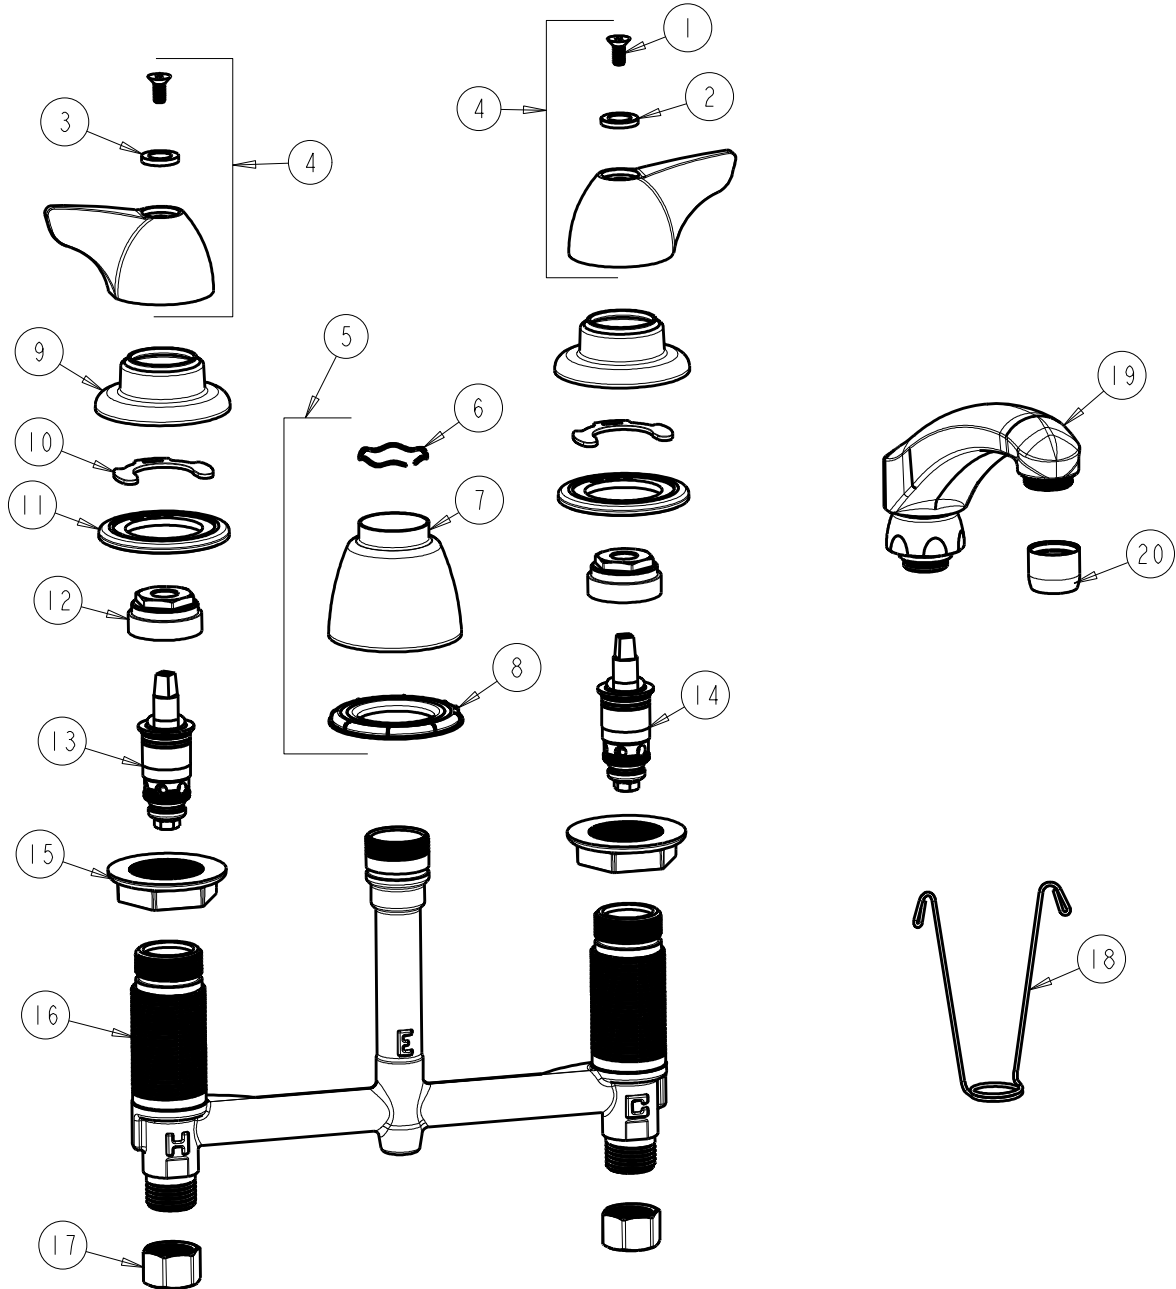

**CHICAGO FAUCETS**  
a Geberit company

2100 South Clearwater Drive  
Des Plaines, IL 60018  
Phone: 847-803-5000  
Fax: 847-803-5454  
www.chicagofaucets.com

**REPAIR PARTS**

FITTING NO.

201-AL8E35-1000AB

SUBMITTED MODEL NO.

BY: SID DATE: 05-18-16

CHK: *AS* REV:

ITEM NO.

**FOR TECHNICAL ASSISTANCE**  
1-800-TEC-TRUE (1-800-832-8783)

ITEM	PART NO.	DESCRIPTION	ITEM	PART NO.	DESCRIPTION
1	420-020JKNF	SCREW, 1/8 FLAT HEX HEAD X 1/2	11	888-026JKNF	WASHER, SEALING
2	633-123JKNF	INDEX BUTTON (BLUE)	12	400-004JKRBF	NUT, CAP
3	633-023JKNF	INDEX BUTTON (RED)	13	1-100XTJKABNF	QUATURN CARTRIDGE (LH)
4	1000-PRJKCP	WING HANDLE ASSEMBLY (PAIR)	14	1-099XTJKABNF	QUATURN CARTRIDGE (RH)
5	785-400JKCP	KIT, SPOUT ESCUTCHEON	15	250-004JKNF	LOCKNUT
6	50-038JKNF	WAVE WASHER	16	-----	BODY, VALVE
7	785-400JKCP	ESCUTCHEON, SPOUT BASE	17	49-005JKRBF	COUPLING NUT
8	888-027JKNF	SPOUT ESCUTCHEON WASHER	18	200-008JKNF	HANGER
9	250-083JKCP	ESCUTCHEON	19	L8LEOJKAB	SPOUT, CAST 8" C-C
10	200-009JKNF	CLIP, RETAIN	20	E35JKABCP	OUTLET, AERATOR 1.5 GPM