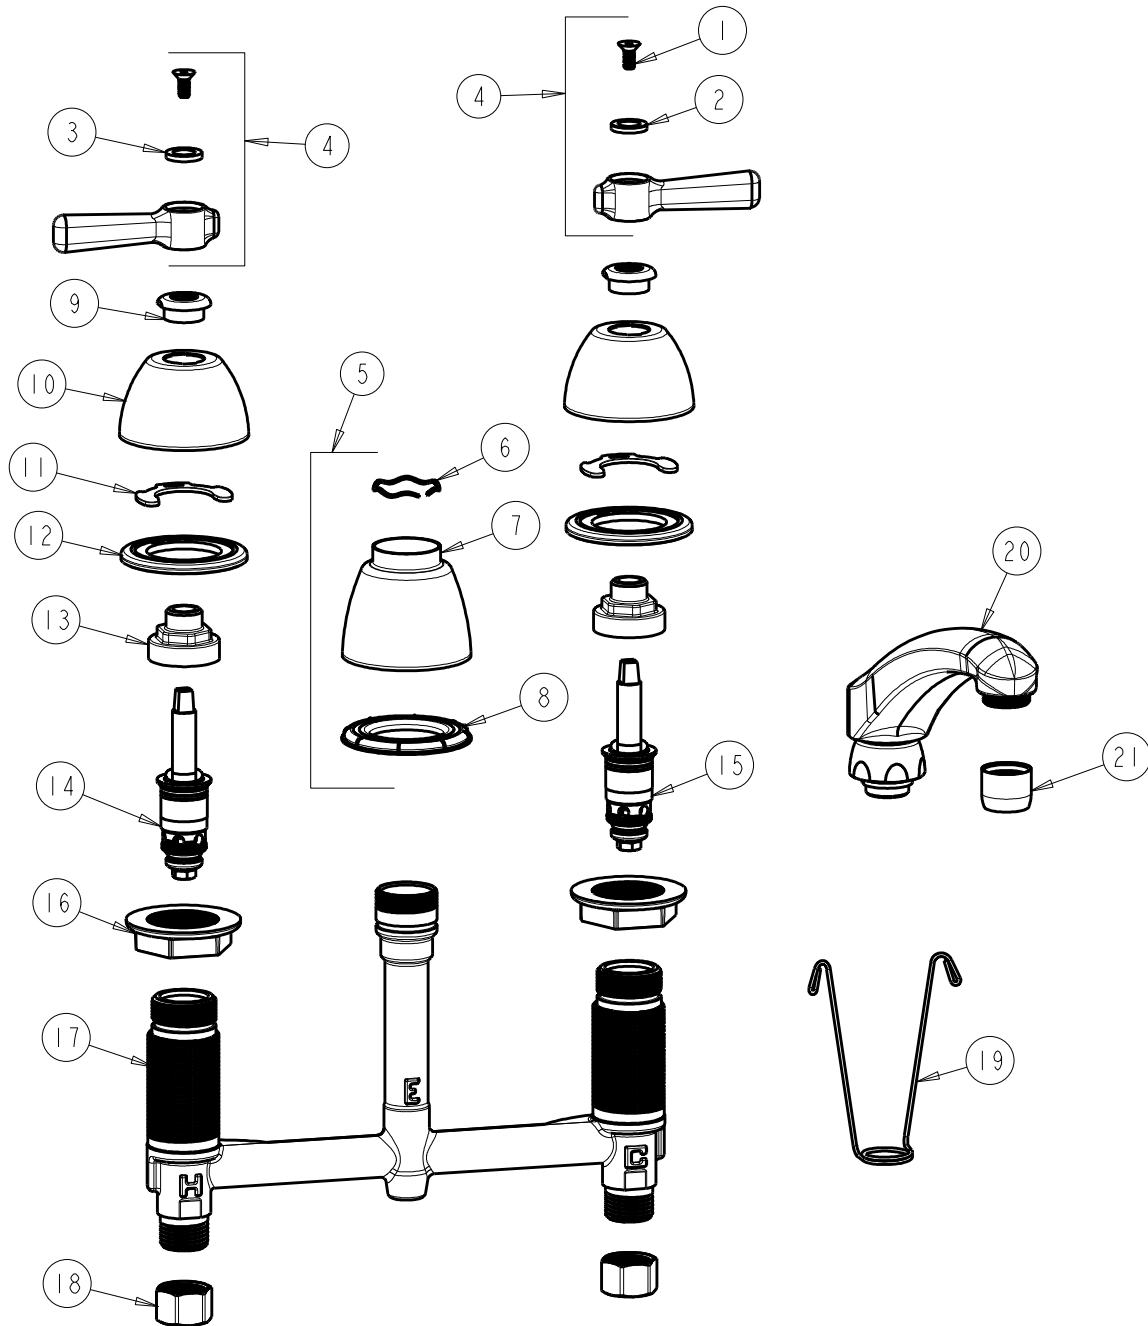

**CHICAGO FAUCETS**  
a Geberit company

2100 South Clearwater Drive  
Des Plaines, IL 60018  
Phone: 847-803-5000  
Fax: 847-803-5454  
www.chicagofaucets.com

**REPAIR PARTS**

BY: SID DATE: 04-21-16  
CHK: S/D REV:

FITTING NO.  
**201-AL8ABCP**  
SUBMITTED MODEL NO.

ITEM NO.

**FOR TECHNICAL ASSISTANCE**  
1-800-TEC-TRUE (1-800-832-8783)

ITEM	PART NO.	DESCRIPTION	ITEM	PART NO.	DESCRIPTION
1	420-020JKNF	SCREW, 1/8 FLAT HEX HEAD X 1/2	12	888-026JKNF	WASHER, SEALING
2	633-123JKNF	INDEX BUTTON (BLUE)	13	274-014JKRBF	NUT, CAP
3	633-023JKNF	INDEX BUTTON (RED)	14	377-XTLHJKABNF	LH QUATURN CARTRIDGE
4	369-PRJKCP	HANDLE, 2-3/8" LEVER (PAIR)	15	377-XTRHJKABNF	RH QUATURN CARTRIDGE
5	785-400JKKCP	KIT, SPOUT ESCUTCHEON	16	250-004JKNF	LOCKNUT
6	50-038JKNF	WAVE WASHER	17	-----	BODY, VALVE
7	785-400JKCP	ESCUTCHEON, SPOUT BASE	18	49-005JKRBF	COUPLING NUT
8	888-027JKNF	SPOUT ESCUTCHEON WASHER	19	200-008JKNF	HANGER
9	422-113JKCP	ESCUTCHEON NUT	20	L8LEOJKAB	SPOUT, CAST 8" C-C
10	250-082JKCP	ESCUTCHEON	21	E3JKABCP	SOFTFLO AERATOR 2.2 GPM
11	200-009JKNF	CLIP, RETAIN			