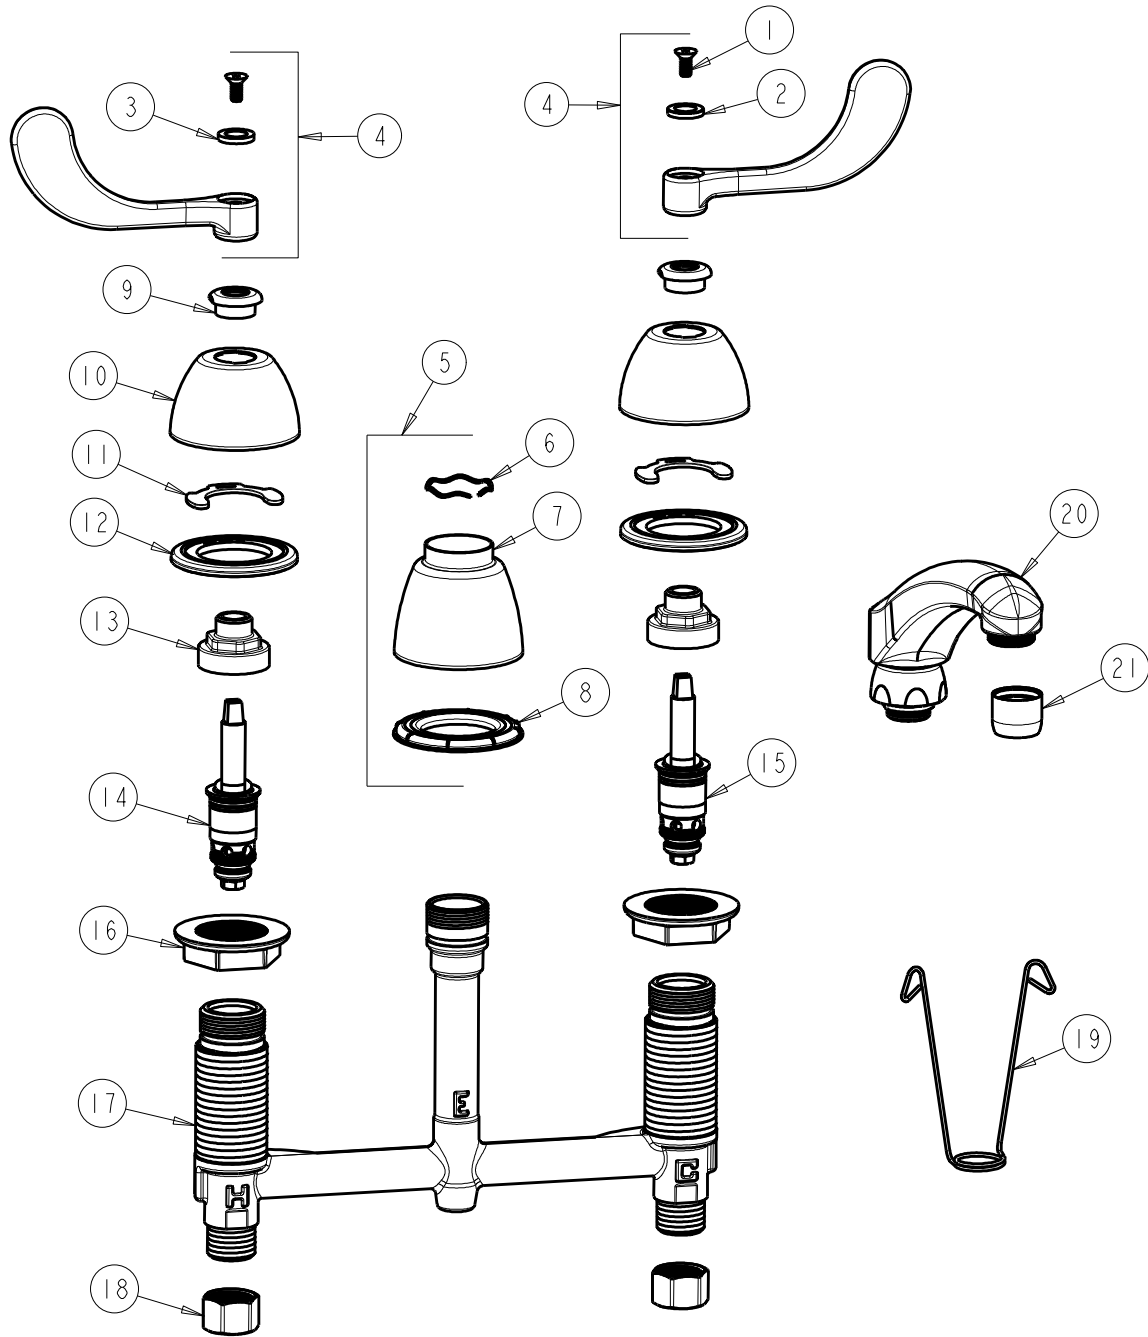

BY: SID

DATE: 04-07-15

CHK:

REV: SID

ITEM NO.

FOR TECHNICAL ASSISTANCE
1-800-TEC-TRUE (1-800-832-8783)

ITEM	PART NO.	DESCRIPTION	ITEM	PART NO.	DESCRIPTION
1	420-020JKNF	SCREW, 1/8 FLAT HEX HEAD X 1/2	12	888-026JKNF	WASHER, SEALING
2	633-123JKNF	INDEX BUTTON (BLUE)	13	274-014JKRBF	NUT, CAP
3	633-023JKNF	INDEX BUTTON (RED)	14	377-XTLHJKABNF	LH QUATURN CARTRIDGE
4	317-PRJKCP	HANDLE, 4" WRISTBLADE (PAIR)	15	377-XTRHJKABNF	RH QUATURN CARTRIDGE
5	785-400JKKCP	KIT, SPOUT ESCUTCHEON	16	250-004JKNF	LOCKNUT
6	50-038JKNF	WAVE WASHER	17	-----	BODY, VALVE
7	785-400JKCP	ESCUTCHEON, SPOUT BASE	18	49-005JKRBF	COUPLING NUT
8	888-027JKNF	SPOUT ESCUTCHEON WASHER	19	200-008JKNF	HANGER
9	422-113JKCP	ESCUTCHEON NUT	20	L8LEOJKAB	SPOUT, CAST 8" C-C
10	250-082JKCP	ESCUTCHEON	21	E3JKABCP	OUTLET, AERATOR 2.2 GPM
11	200-009JKNF	CLIP, RETAIN			