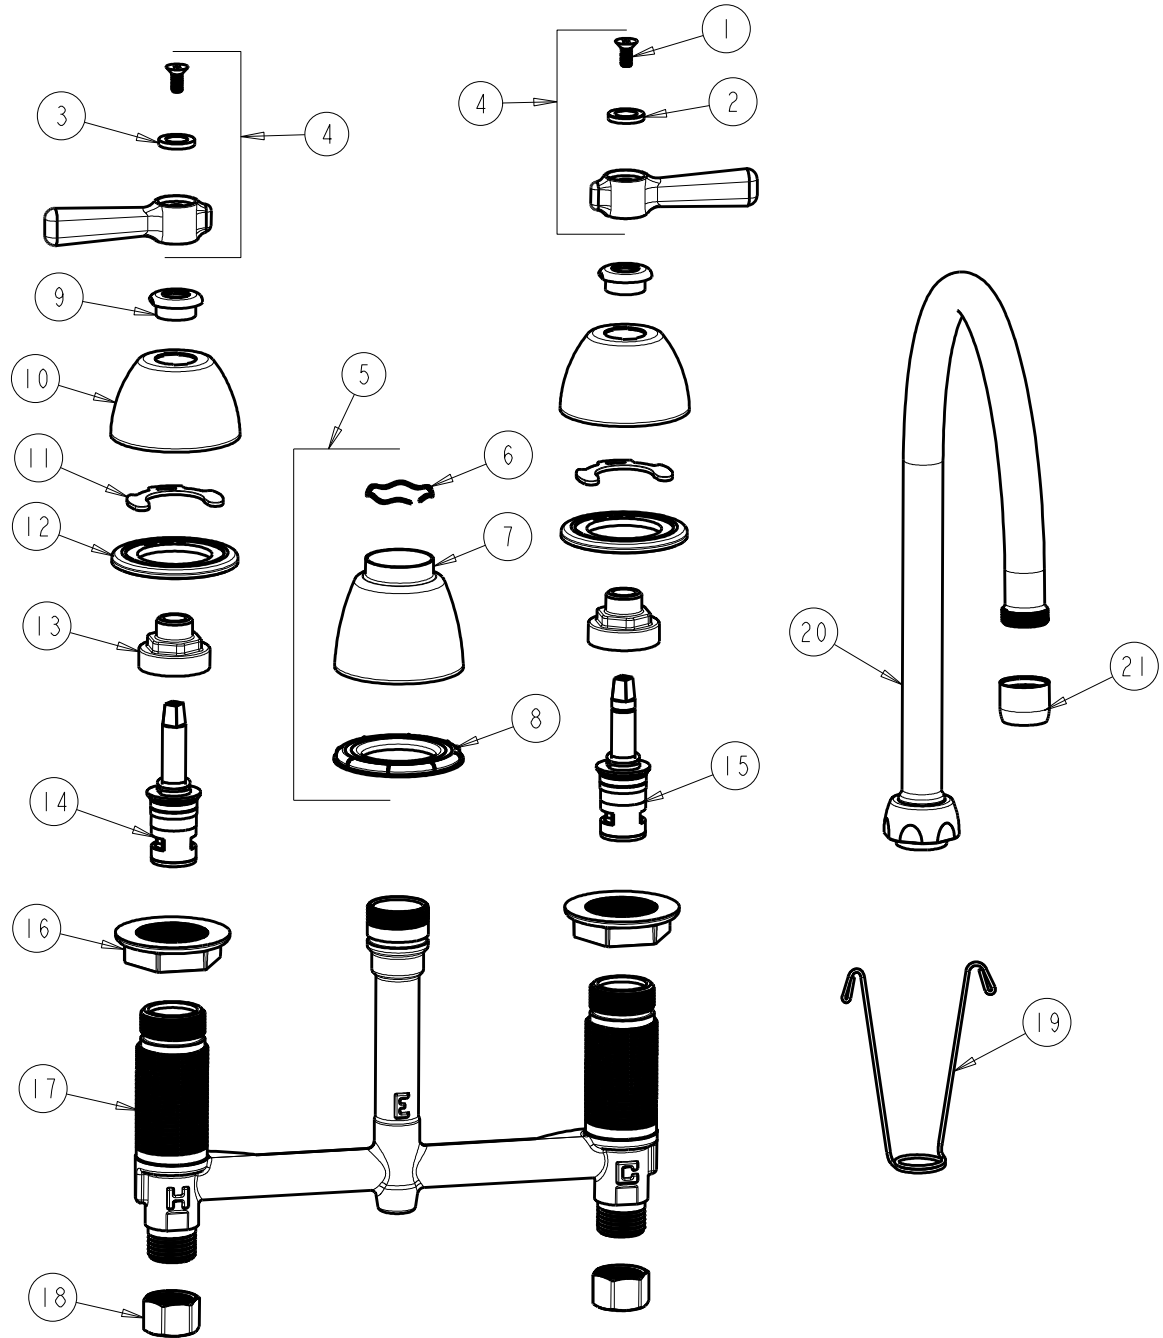

CHICAGO FAUCETS
a Geberit company

2100 South Clearwater Drive
Des Plaines, IL 60018
Phone: 847-803-5000
Fax: 847-803-5454
www.chicagofaucets.com

REPAIR PARTS

FITTING NO.

201-AGN8AE35XKABCP

SUBMITTED MODEL NO.

ITEM NO.

BY: SID DATE: 05-13-16

CHK: *AK* REV:

FOR TECHNICAL ASSISTANCE
1-800-TEC-TRUE (1-800-832-8783)

ITEM	PART NO.	DESCRIPTION	ITEM	PART NO.	DESCRIPTION
1	420-020JKNF	SCREW, 1/8 FLAT HEX HEAD X 1/2	12	888-026JKNF	WASHER, SEALING
2	633-123JKNF	INDEX BUTTON (BLUE)	13	274-014JKRBF	NUT, CAP
3	633-023JKNF	INDEX BUTTON (RED)	14	377-XKLHJKABNF	LH CERAMIC CARTRIDGE 1/4
4	369-PRJKCP	HANDLE, 2-3/8" LEVER (PAIR)	15	377-XKRHJKABNF	RH CERAMIC CARTRIDGE 1/4
5	785-400JKKCP	KIT, SPOUT ESCUTCHEON	16	250-004JKNF	LOCKNUT
6	50-038JKNF	WAVE WASHER	17	-----	BODY, VALVE
7	785-400JKCP	ESCUTCHEON, SPOUT BASE	18	49-005JKRBF	COUPLING NUT
8	888-027JKNF	SPOUT ESCUTCHEON WASHER	19	200-008JKNF	HANGER
9	422-113JKCP	ESCUTCHEON NUT	20	GN8AJKABCP	SPOUT, GN 8" C-C
10	250-082JKCP	ESCUTCHEON	21	E35JKABCP	OUTLET, AERATOR 1.5 GPM
11	200-009JKNF	CLIP, RETAIN			