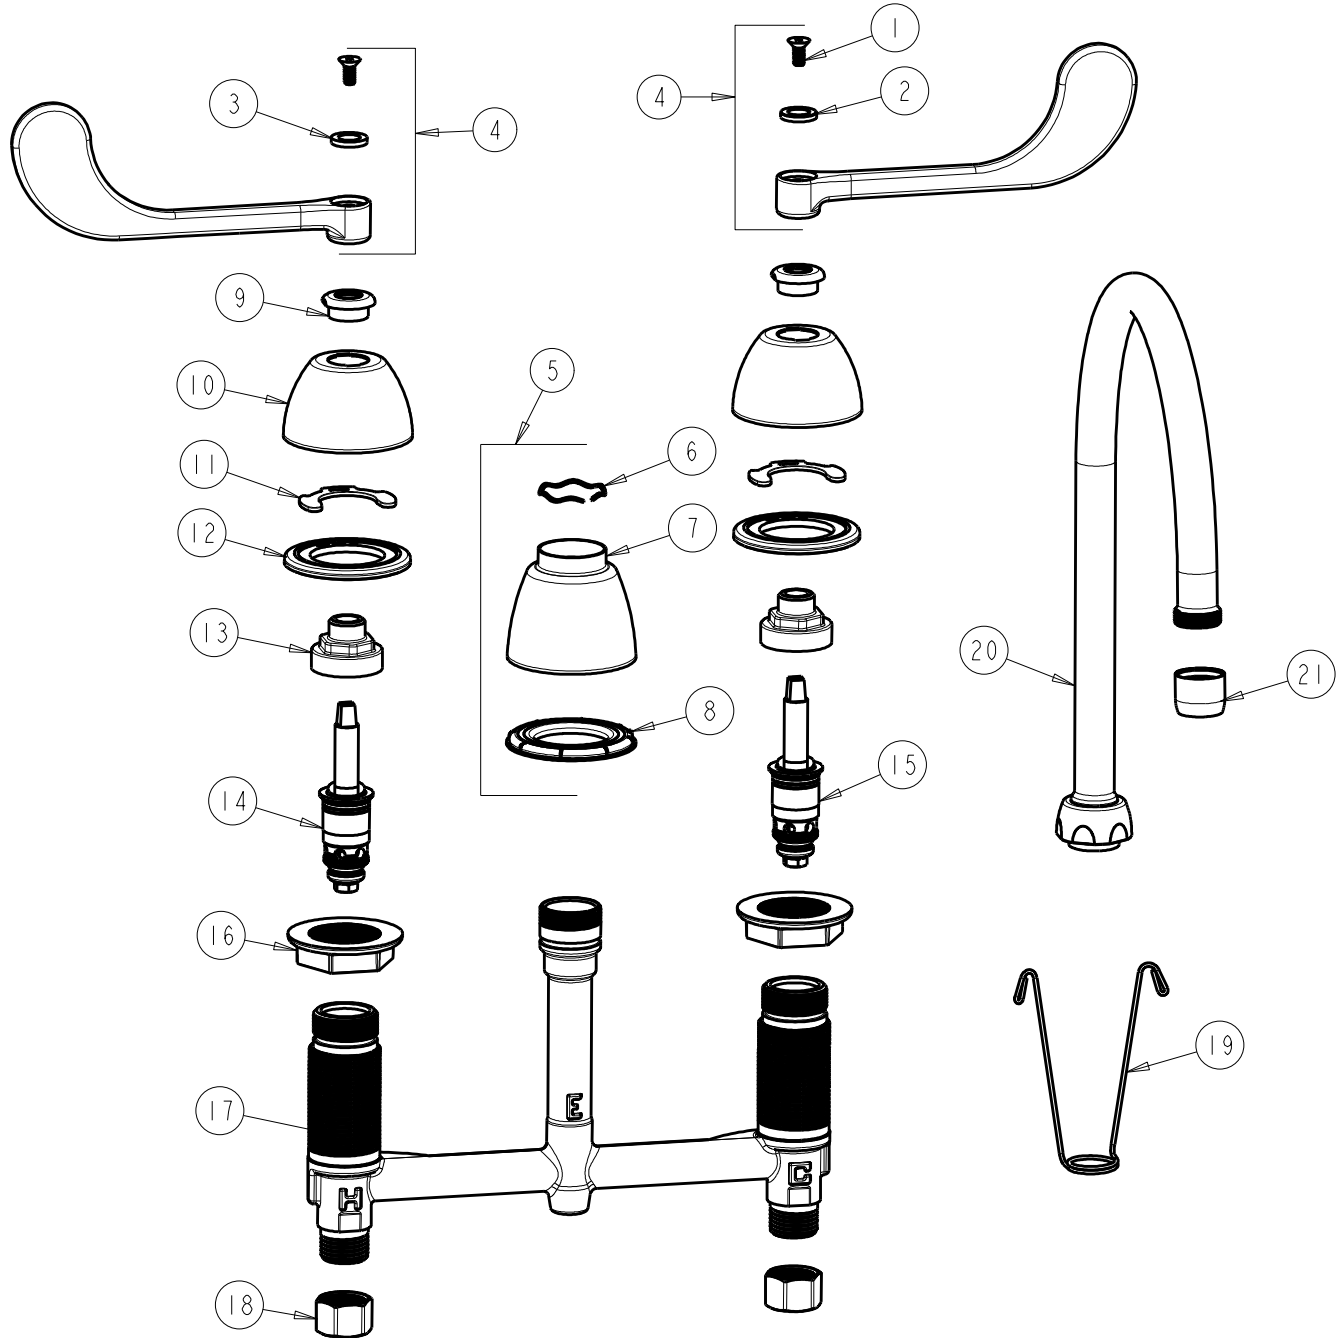

**CHICAGO FAUCETS**  
a Geberit company

2100 South Clearwater Drive  
Des Plaines, IL 60018  
Phone: 847-803-5000  
Fax: 847-803-5454  
www.chicagofaucets.com

**REPAIR PARTS**

FITTING NO.

201-AGN8AE35-319AB

SUBMITTED MODEL NO.

BY: SID DATE: 05-13-16

CHK: *AR* REV:

ITEM NO.

**FOR TECHNICAL ASSISTANCE**  
1-800-TEC-TRUE (1-800-832-8783)

ITEM	PART NO.	DESCRIPTION	ITEM	PART NO.	DESCRIPTION
1	420-020JKNF	SCREW, 1/8 FLAT HEX HEAD X 1/2	12	888-026JKNF	WASHER, SEALING
2	633-123JKNF	INDEX BUTTON (BLUE)	13	274-014JKRBF	NUT, CAP
3	633-023JKNF	INDEX BUTTON (RED)	14	377-XTLHJKABNF	LH QUATURN CARTRIDGE
4	319-PRJKCP	WRISTBLADE HANDLE (PAIR)	15	377-XTRHJKABNF	RH QUATURN CARTRIDGE
5	785-400JKCP	KIT, SPOUT ESCUTCHEON	16	250-004JKNF	LOCKNUT
6	50-038JKNF	WAVE WASHER	17	-----	BODY, VALVE
7	785-400JKCP	ESCUTCHEON, SPOUT BASE	18	49-005JKRBF	COUPLING NUT
8	888-027JKNF	SPOUT ESCUTCHEON WASHER	19	200-008JKNF	HANGER
9	422-113JKCP	ESCUTCHEON NUT	20	GN8AJKABCP	SPOUT, GN 8" C-C
10	250-082JKCP	ESCUTCHEON	21	E35JKABCP	OUTLET, AERATOR 1.5 GPM
11	200-009JKNF	CLIP, RETAIN			