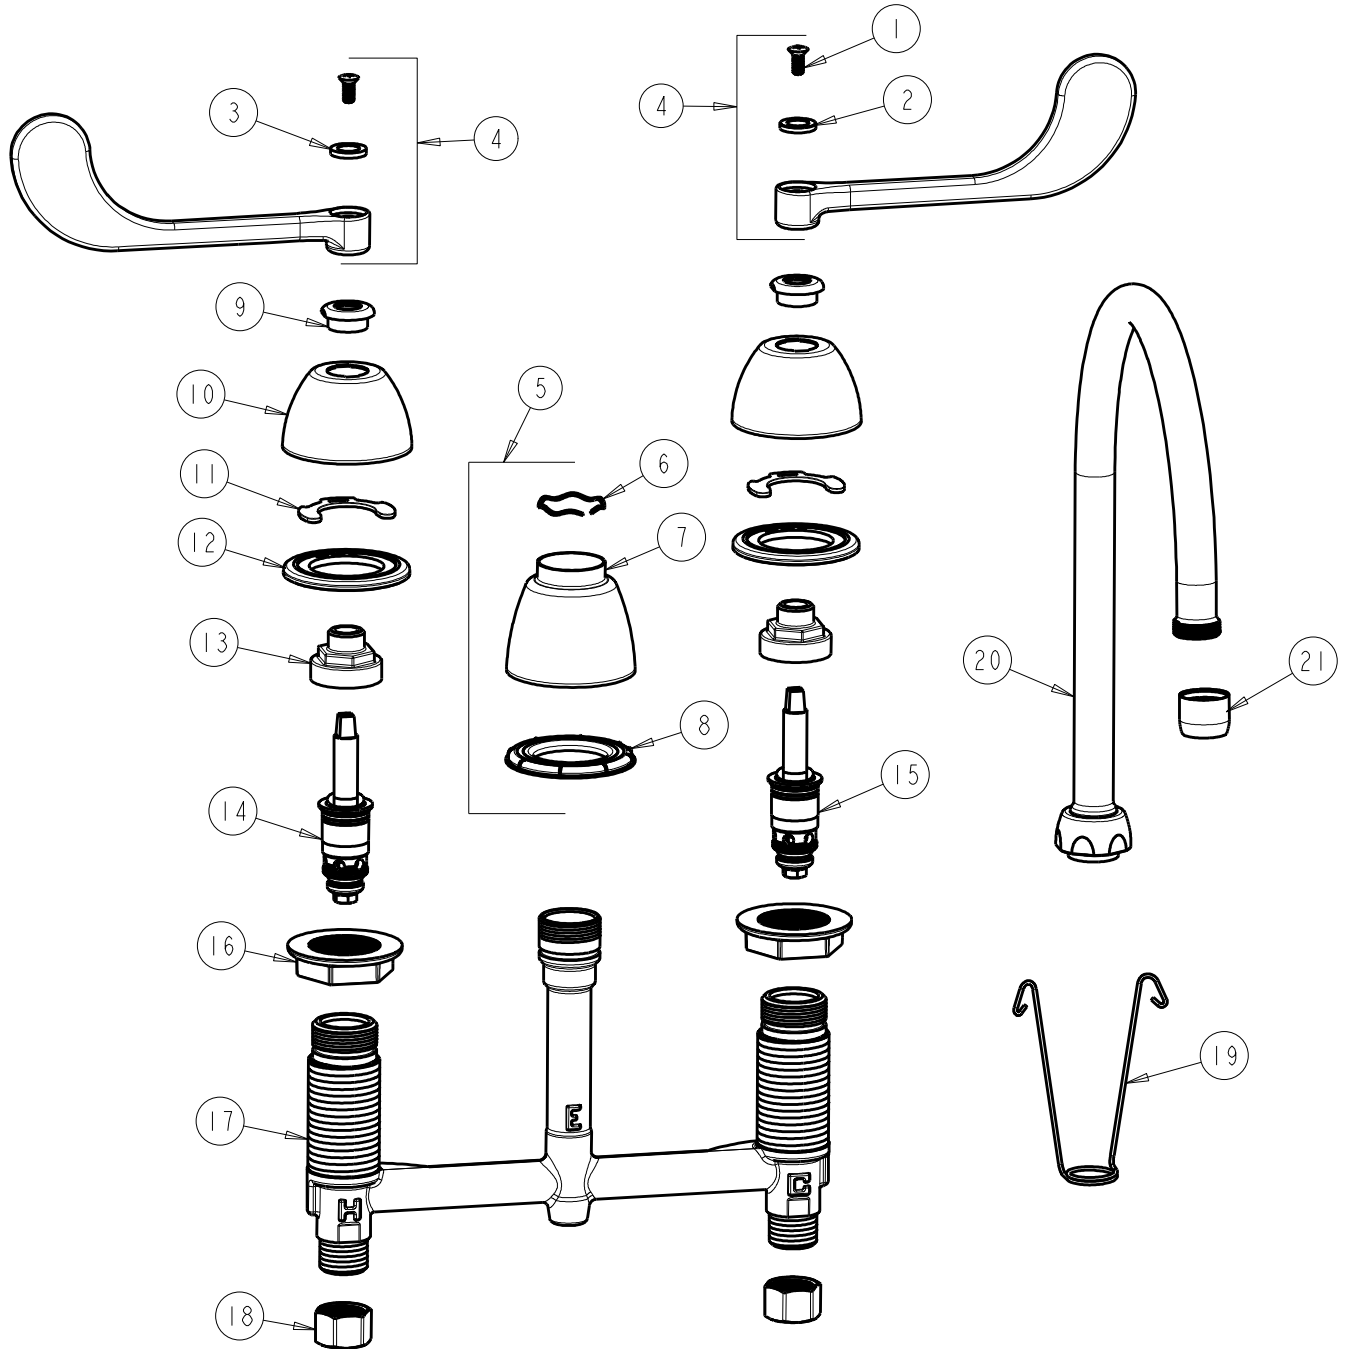

BY: SID

DATE: 05-06-09

CHK:

REV: 04-20-12

ITEM NO.

FOR TECHNICAL ASSISTANCE
1-800-TEC-TRUE (1-800-832-8783)

ITEM	PART NO.	DESCRIPTION	ITEM	PART NO.	DESCRIPTION
1	420-010JKRCF	SCREW, 10-32 UNC PH 1/2	12	888-026JKNF	WASHER, SEALING
2	633-123JKNF	INDEX BUTTON (BLUE)	13	274-014JKRBF	NUT, CAP
3	633-023JKNF	INDEX BUTTON (RED)	14	377-XTLHJKABNF	LH QUATURN CARTRIDGE
4	319-PRJKCP	WRISTBLADE HANDLE (PAIR)	15	377-XTRHJKABNF	RH QUATURN CARTRIDGE
5	785-400JKCP	SPOUT ESCUTCHEON KIT	16	250-004JKNF	LOCKNUT
6	50-038JKNF	WAVE WASHER	17	---	BODY, VALVE
7	785-400JKCP	ESCUTCHEON, SPOUT BASE	18	49-005JKRBF	COUPLING NUT
8	888-027JKNF	SPOUT ESCUTCHEON WASHER	19	200-008JKNF	HANGER
9	422-113JKCP	ESCUTCHEON NUT	20	GN8AJKCP	SPOUT
10	250-082JKCP	ESCUTCHEON	21	E3JKCP	SOFTFLO AERATOR 2.2 GPM
11	200-009JKNF	CLIP, RETAIN			