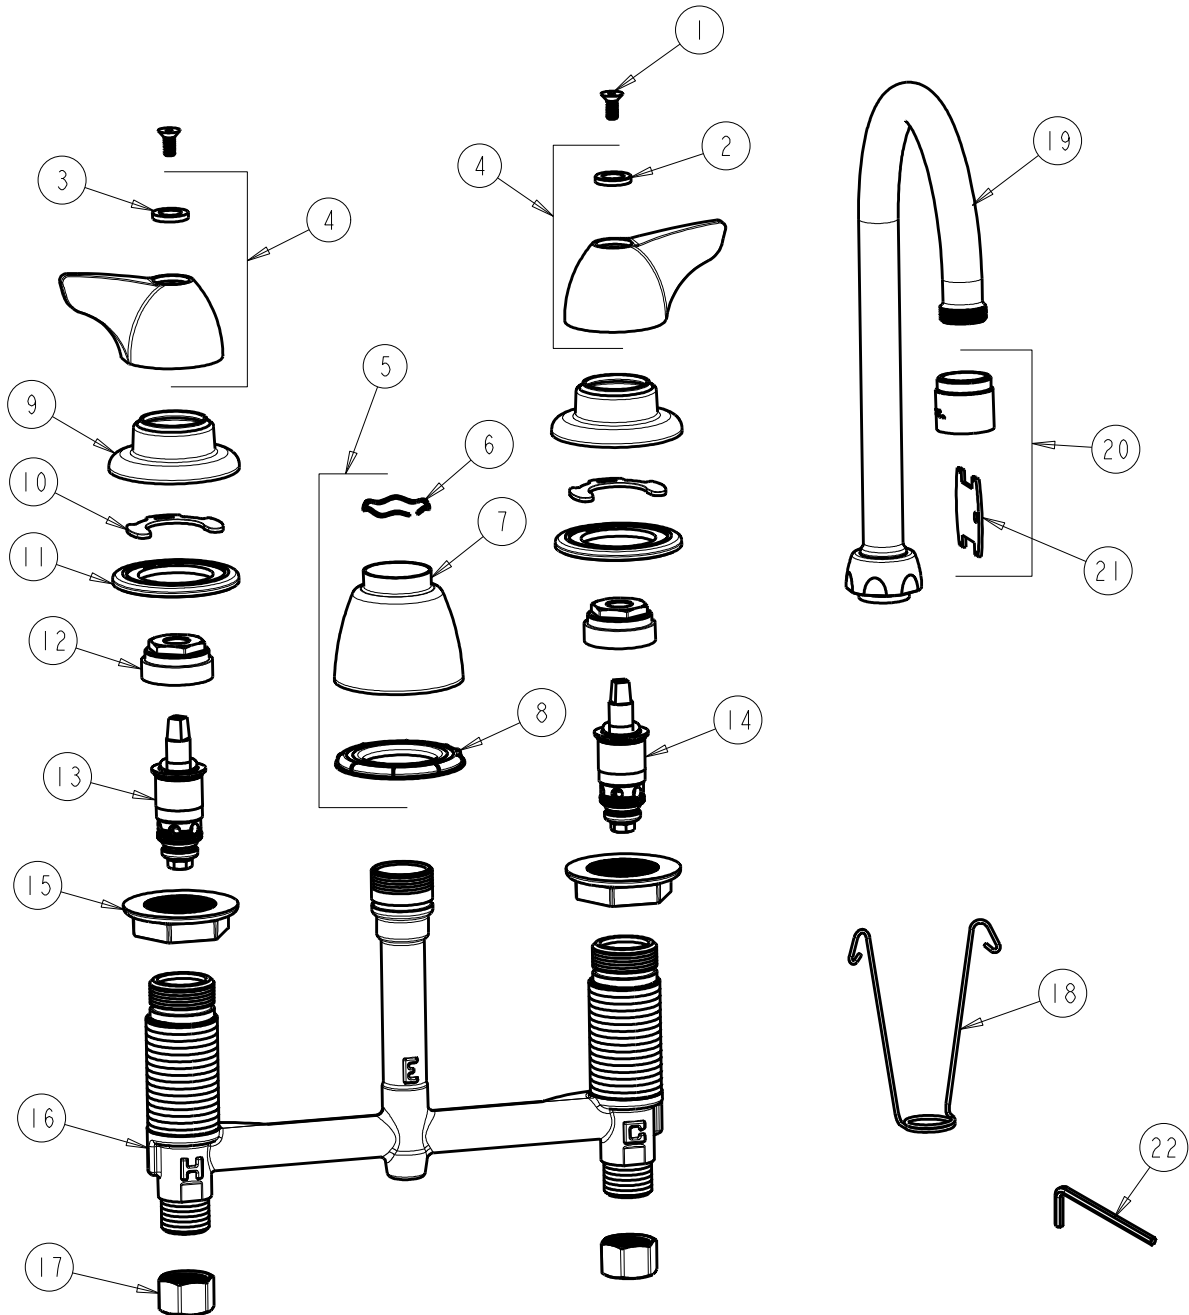

CHICAGO FAUCETS
a Geberit company

2100 South Clearwater Drive
Des Plaines, IL 60018
Phone: 847-803-5000
Fax: 847-803-5454
www.chicagofaucets.com

REPAIR PARTS

FITTING NO.

201-AGN2AE3VPC1000CP

SUBMITTED MODEL NO.

BY: SID DATE: 06-27-11

CHK: REV: 04-13-12

ITEM NO.

FOR TECHNICAL ASSISTANCE
1-800-TEC-TRUE (1-800-832-8783)

ITEM	PART NO.	DESCRIPTION	ITEM	PART NO.	DESCRIPTION
1	420-020JKNF	SCREW, 1/8 FLAT HEX HEAD X 1/2	12	400-004JKRBF	NUT, CAP
2	633-123JKNF	INDEX BUTTON (BLUE)	13	1-100XTJKNF	QUATURN CARTRIDGE (LH)
3	633-023JKNF	INDEX BUTTON (RED)	14	1-099XTJKNF	QUATURN CARTRIDGE (RH)
4	1000-PRJKCP	WING HANDLE ASSEMBLY (PAIR)	15	250-004JKNF	LOCKNUT
5	785-400JKCP	SPOUT ESCUTCHEON KIT	16	---	BODY, VALVE
6	50-038JKNF	WAVE WASHER	17	49-005JKRBF	COUPLING NUT
7	785-400JKCP	ESCUTCHEON, SPOUT BASE	18	200-008JKNF	HANGER
8	888-027JKNF	SPOUT ESCUTCHEON WASHER	19	GN2AJKCP	SPOUT
9	250-083JKCP	ESCUTCHEON	20	E3VPJKCP	VP SOFTFLO AERATOR 2.2 GPM
10	200-009JKNF	CLIP, RETAIN	21	3-024JKRCF	KEY, VP
11	888-026JKNF	WASHER, SEALING	22	420-022JKNF	WRENCH, VP 1-8 HEX