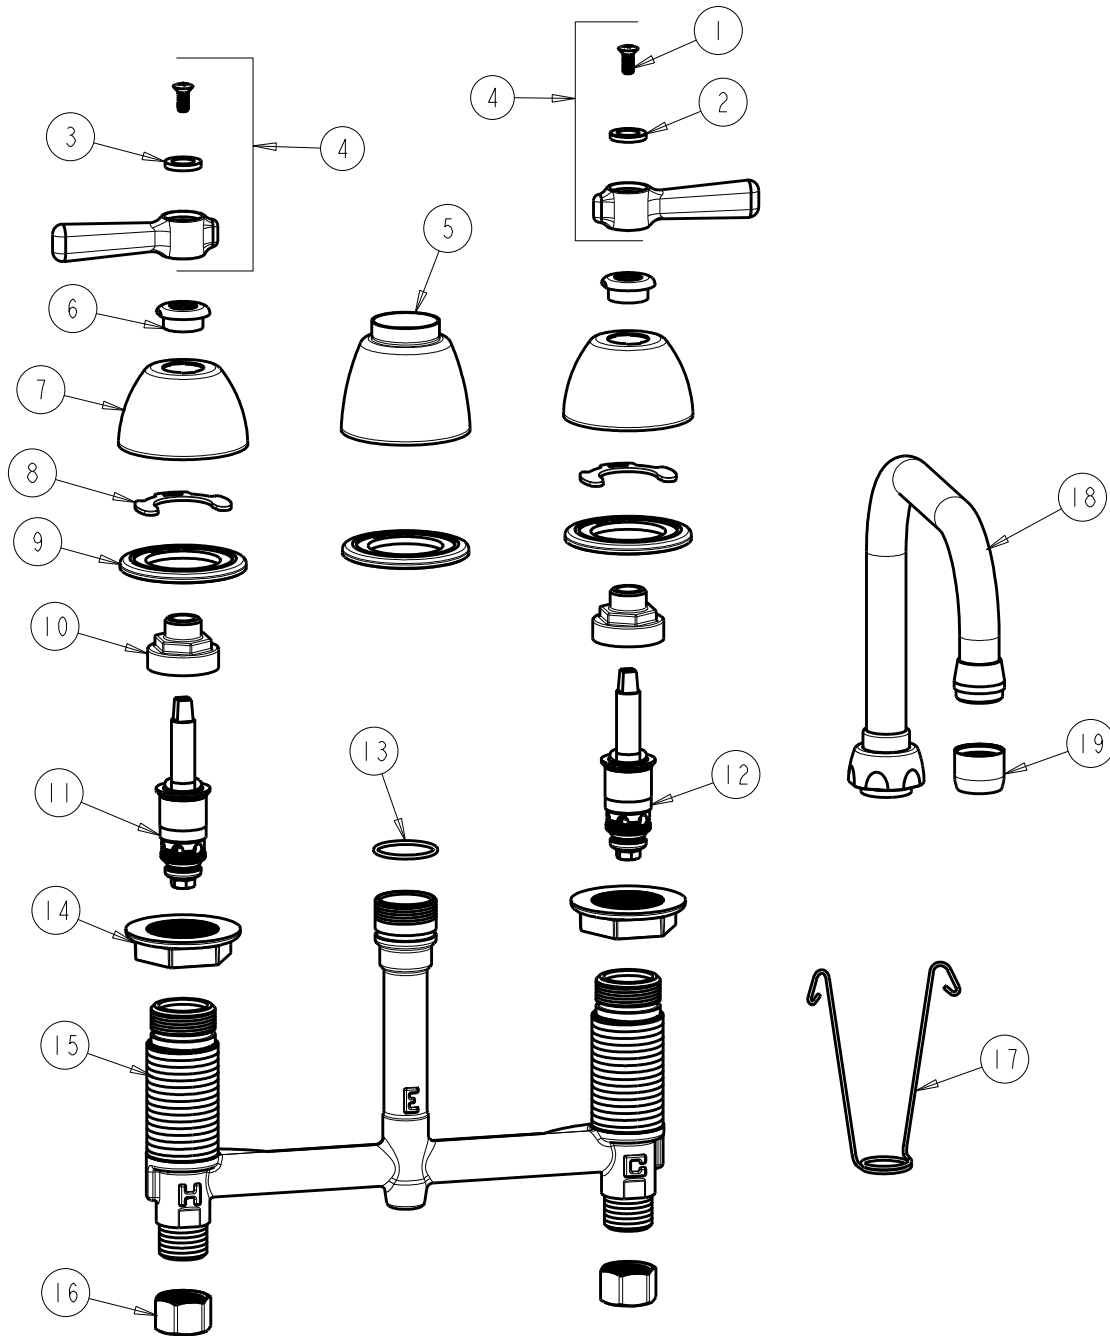

CHICAGO FAUCETS
a Geberit company

2100 South Clearwater Drive
Des Plaines, IL 60018
Phone: 847-803-5000
Fax: 847-803-5454
www.chicagofaucets.com

REPAIR PARTS

FITTING NO.

201-ADB6AE3CP

SUBMITTED MODEL NO.

ITEM NO.

FOR TECHNICAL ASSISTANCE
1-800-TEC-TRUE (1-800-832-8783)

BY: SID DATE: 07-19-11
CHK: REV:

ITEM	PART NO.	DESCRIPTION	ITEM	PART NO.	DESCRIPTION
1	420-010JKRCF	SCREW, 10-32 UNC PH 1/2	11	377-XTLHJKNF	LH QUATURN CARTRIDGE
2	633-123JKNF	INDEX BUTTON (BLUE)	12	377-XTRHJKNF	RH QUATURN CARTRIDGE
3	633-023JKNF	INDEX BUTTON (RED)	13	786-002JKNF	O-RING
4	369-PRJKCP	LEVER HANDLE ASSEMBLY (PAIR)	14	250-004JKNF	LOCKNUT
5	785-400JKCP	ESCUTCHEON, SPOUT BASE	15	---	BODY, VALVE
6	422-113JKCP	ESCUTCHEON NUT	16	49-005JKRBF	COUPLING NUT
7	250-082JKCP	ESCUTCHEON	17	200-008JKNF	HANGER
8	200-009JKNF	CLIP, RETAIN	18	DB6AJKCP	FOR PARTS SEE DB6AJKCP
9	888-026JKNF	WASHER, SEALING	19	E3JKCP	SOFTFLO AERATOR OUTLET
10	274-014JKRBF	NUT, CAP			