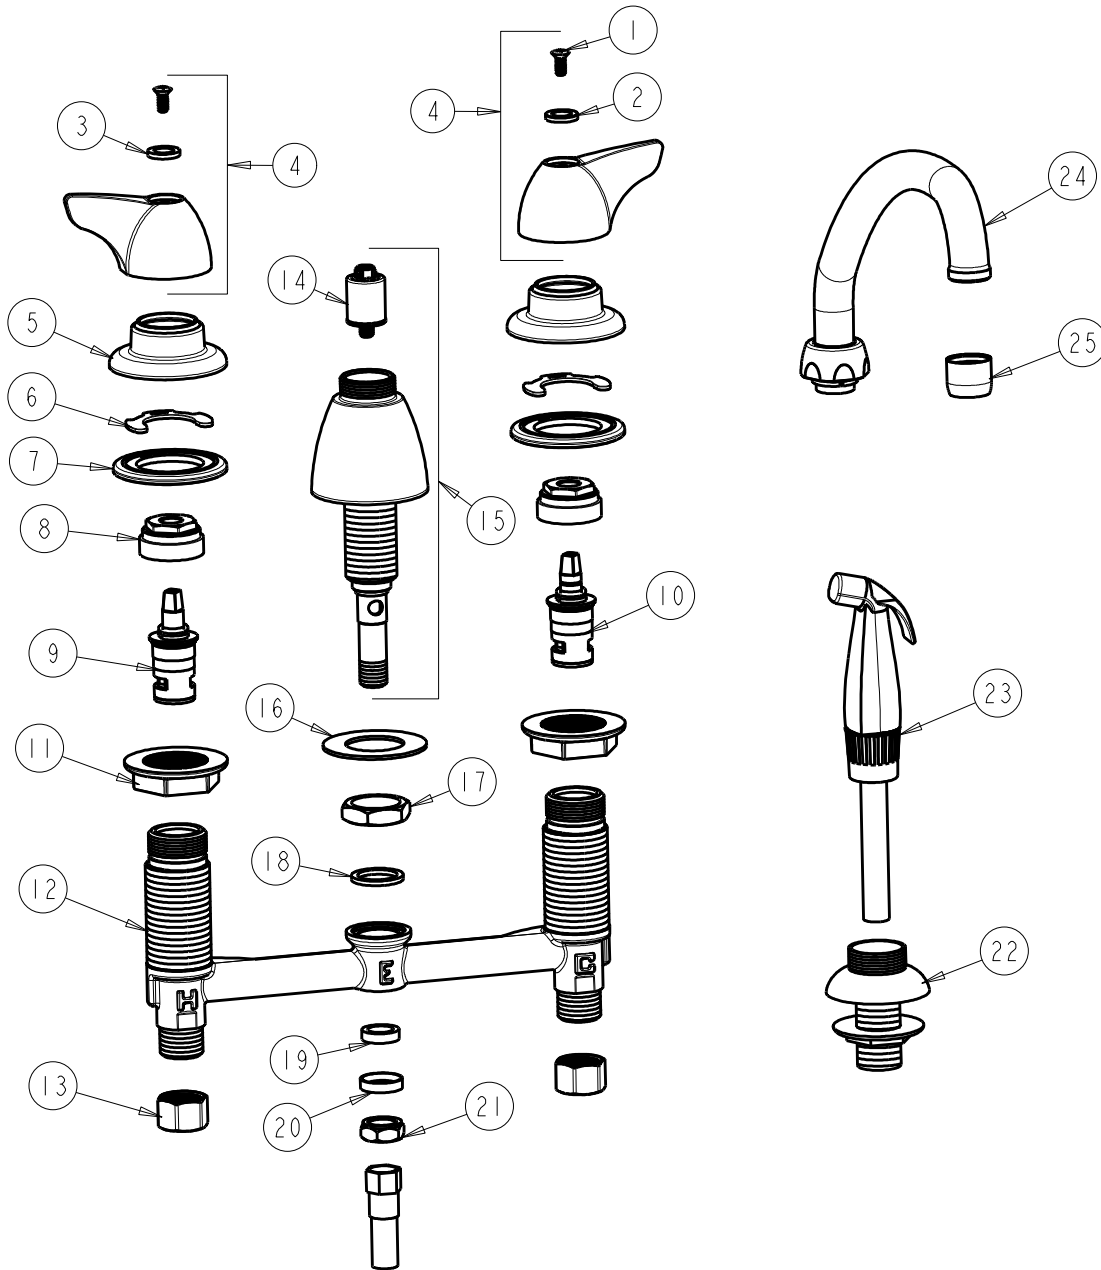

CHICAGO FAUCETS
a Geberit company

2100 South Clearwater Drive
Des Plaines, IL 60018
Phone: 847-803-5000
Fax: 847-803-5454
www.chicagofaucets.com

REPAIR PARTS

BY: SID DATE: 06-27-11
CHK: REV:

FITTING NO.

200-A1000XKCP

SUBMITTED MODEL NO.

ITEM NO.

FOR TECHNICAL ASSISTANCE
1-800-TEC-TRUE (1-800-832-8783)

ITEM	PART NO.	DESCRIPTION	ITEM	PART NO.	DESCRIPTION
1	420-010JKRCF	SCREW, 10-32 UNC PH 1/2	14	1103-006JKNF	DIVERTER VALVE
2	633-123JKNF	INDEX BUTTON (BLUE)	15	785-203JKKCP	SIDE SPRAY SPOUT BASE ASSEMBLY
3	633-023JKNF	INDEX BUTTON (RED)	16	50-014JKNF	STEEL WASHER
4	1000-PRJKCP	WING HANDLE ASSEMBLY (PAIR)	17	250-054JKRBF	LOCKNUT
5	250-083JKCP	ESCUTCHEON	18	250-200JKNF	GASKET
6	200-009JKNF	CLIP, RETAIN	19	1797-029JKNF	RUBBER WASHER
7	888-026JKNF	WASHER, SEALING	20	250-087JKRBF	RETAINER
8	400-004JKRBF	NUT, CAP	21	689-013JKRBF	LOCKNUT FOR LAVATORY FITTINGS
9	1-100XKJKNF	LH CERAMIC CARTRIDGE 1/4	22	1103-014KJKNF	FLANGE ASSEMBLY (BLACK)
10	1-099XKJKNF	RH CERAMIC CARTRIDGE 1/4	23	1103-009KJKNF	HOSE ASSEMBLY
11	250-004JKNF	LOCKNUT	24	L9LESSE3JKCP	FOR PARTS SEE L9LESSE3JKCP
12	---	BODY, VALVE	25	E3JKCP	SOFTFLO AERATOR OUTLET
13	49-005JKRBF	COUPLING NUT			