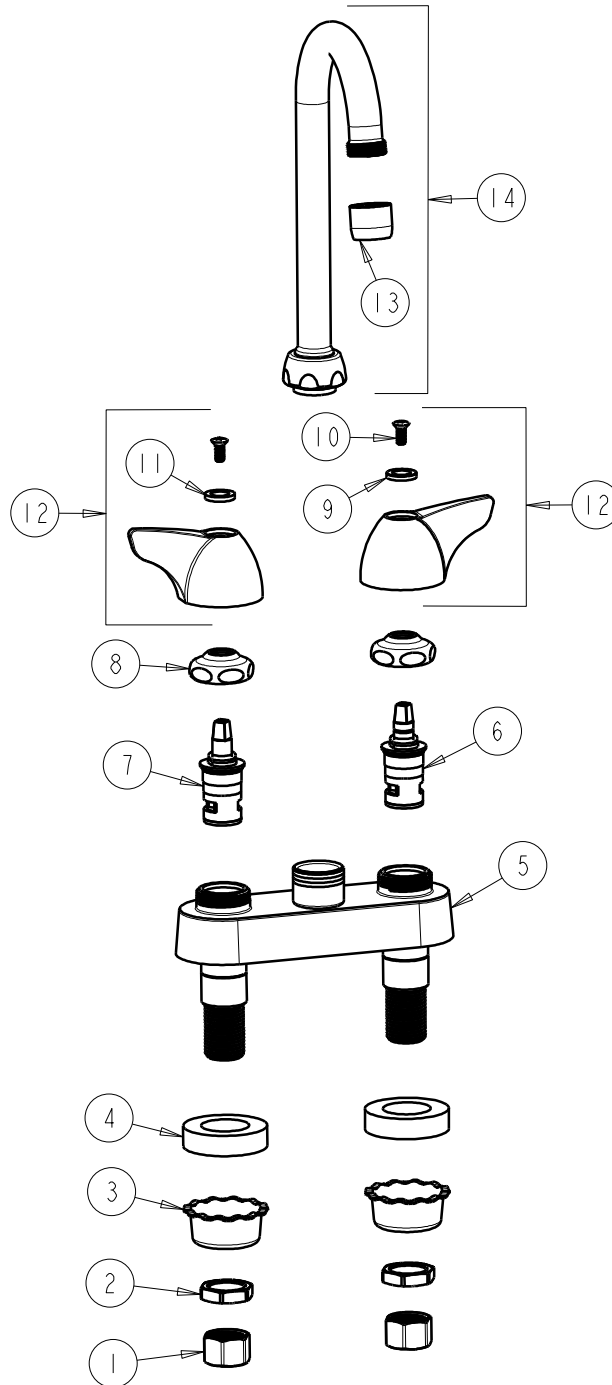

CHICAGO FAUCETS
a Geberit company

2100 South Clearwater Drive
Des Plaines, IL 60018
Phone: 847-803-5000
Fax: 847-803-5454
www.chicagofaucets.com

REPAIR PARTS

FITTING NO.

1895-XKCP

SUBMITTED MODEL NO.

BY: JAR

DATE: 05-26-09

CHK: *[Signature]*

REV:

ITEM NO.

FOR TECHNICAL ASSISTANCE
1-800-TEC-TRUE (1-800-832-8783)

ITEM	PART NO.	DESCRIPTION	ITEM	PART NO.	DESCRIPTION
1	49-005JKRBF	COUPLING NUT	8	1-214JKCP	CAP
2	49-004JKRBF	LOCKNUT	9	633-123JKNF	INDEX BUTTON (BLUE)
3	1797-114JKNF	BASIN COCK WASHER	10	420-010JKRCF	SCREW, 10-32 UNC PH 1/2
4	555-313JKNF	WASHER	11	633-023JKNF	INDEX BUTTON (RED)
5	—	VALVE BODY (NOT SOLD SEPARATELY)	12	1000-PRJKCP	WING HANDLE ASSEMBLY (PAIR)
6	1-099XKJKNF	RH CERAMIC CARTRIDGE 1/4	13	E3JKCP	SOFTFLO AERATOR
7	1-100XKJKNF	LH CERAMIC CARTRIDGE 1/4	14	GN1AE3JKCP	FOR PARTS SEE GN1AE3JKCP