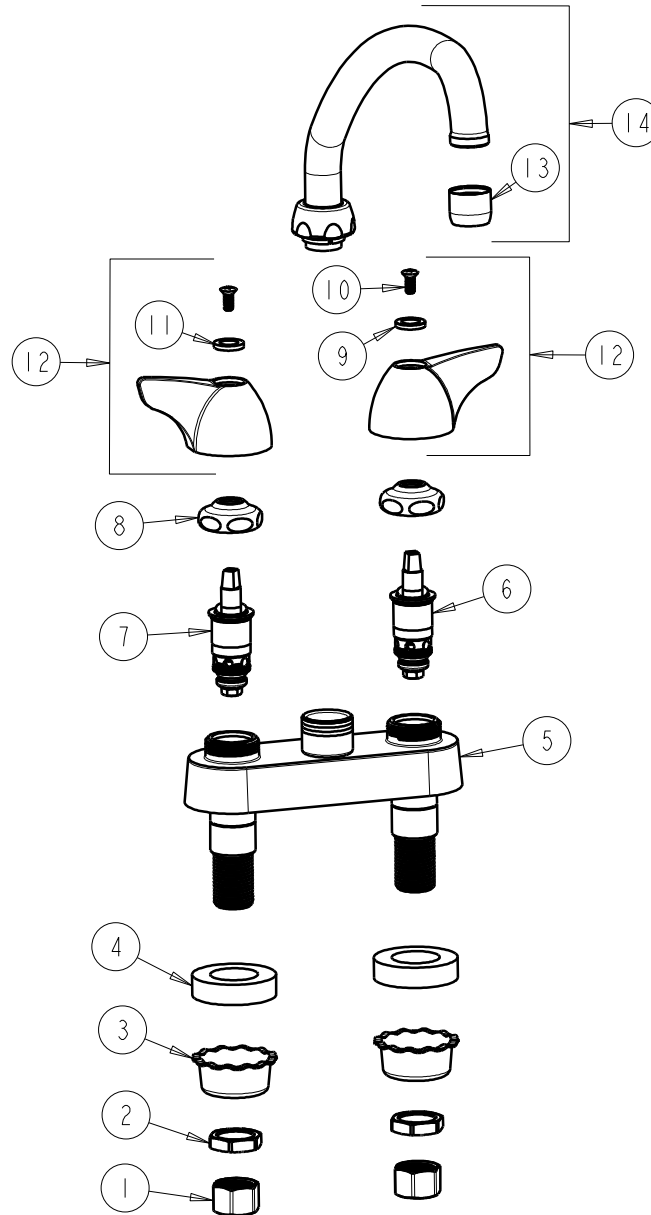

BY: JAR

DATE: 05-26-09

CHK: *JAR*

REV:

ITEM NO.

**FOR TECHNICAL ASSISTANCE**  
**1-800-TEC-TRUE (1-800-832-8783)**

ITEM	PART NO.	DESCRIPTION	ITEM	PART NO.	DESCRIPTION
1	49-005JKRBF	COUPLING NUT	8	1-214JKCP	CAP
2	49-004JKRBF	LOCKNUT	9	633-123JKNF	INDEX BUTTON (BLUE)
3	1797-114JKNF	BASIN COCK WASHER	10	420-010JKRCF	SCREW, 10-32 UNC PH 1/2
4	555-313JKNF	WASHER	11	633-023JKNF	INDEX BUTTON (RED)
5	—	VALVE BODY (NOT SOLD SEPARATELY)	12	1000-PRJKCP	WING HANDLE ASSEMBLY (PAIR)
6	1-099XTJKNF	QUATURN UNIT (RH)	13	E3JKCP	SOFTFLO AERATOR OUTLET
7	1-100XTJKNF	QUATURN UNIT (LH)	14	L9JKCP	FOR PARTS SEE L9JKCP