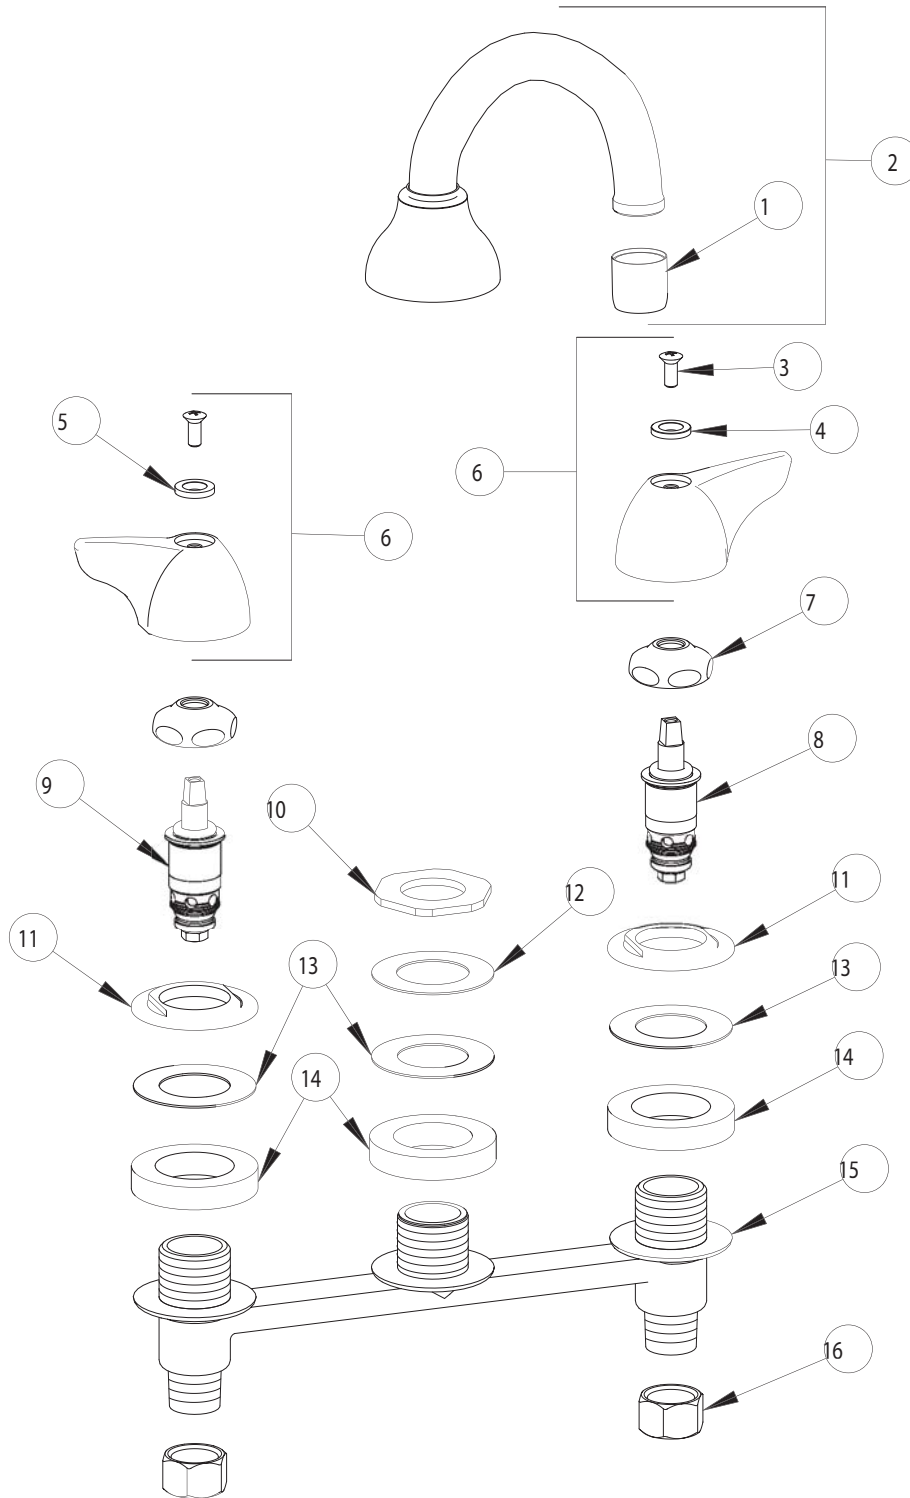

PARTS LIST

BY:

SID

FINISH:

AS SPECIFIED

CHK'D:

DATE:

11-07-01

1888

ITEM NO.	PART NO.	DESCRIPTION	ITEM NO.	PART NO.	DESCRIPTION
1	E3	SOFTFLO OUTLET	9	1-100XT	QUATURN UNIT (LH)
2	1888-001K	SPOUT ASSEMBLY WITH E3	10	308-003	LOCKNUT
3	420-010	SCREW	11	1888-002	FLANGED LOCKNUT
4	633-123	INDEX BUTTON (BLUE)	12	888-006	BRASS WASHER
5	633-023	INDEX BUTTON (RED)	13	739-056	RUBBER WASHER
6	1000PR	WING HANDLE ASSEMBLY	14	888-008	SPACER
7	1-214	CAP	15	-----	VALVE BODY (NOT SOLD SEPARATELY)
8	1-099XT	QUATURN UNIT (RH)	16	49-005	COUPLING NUT