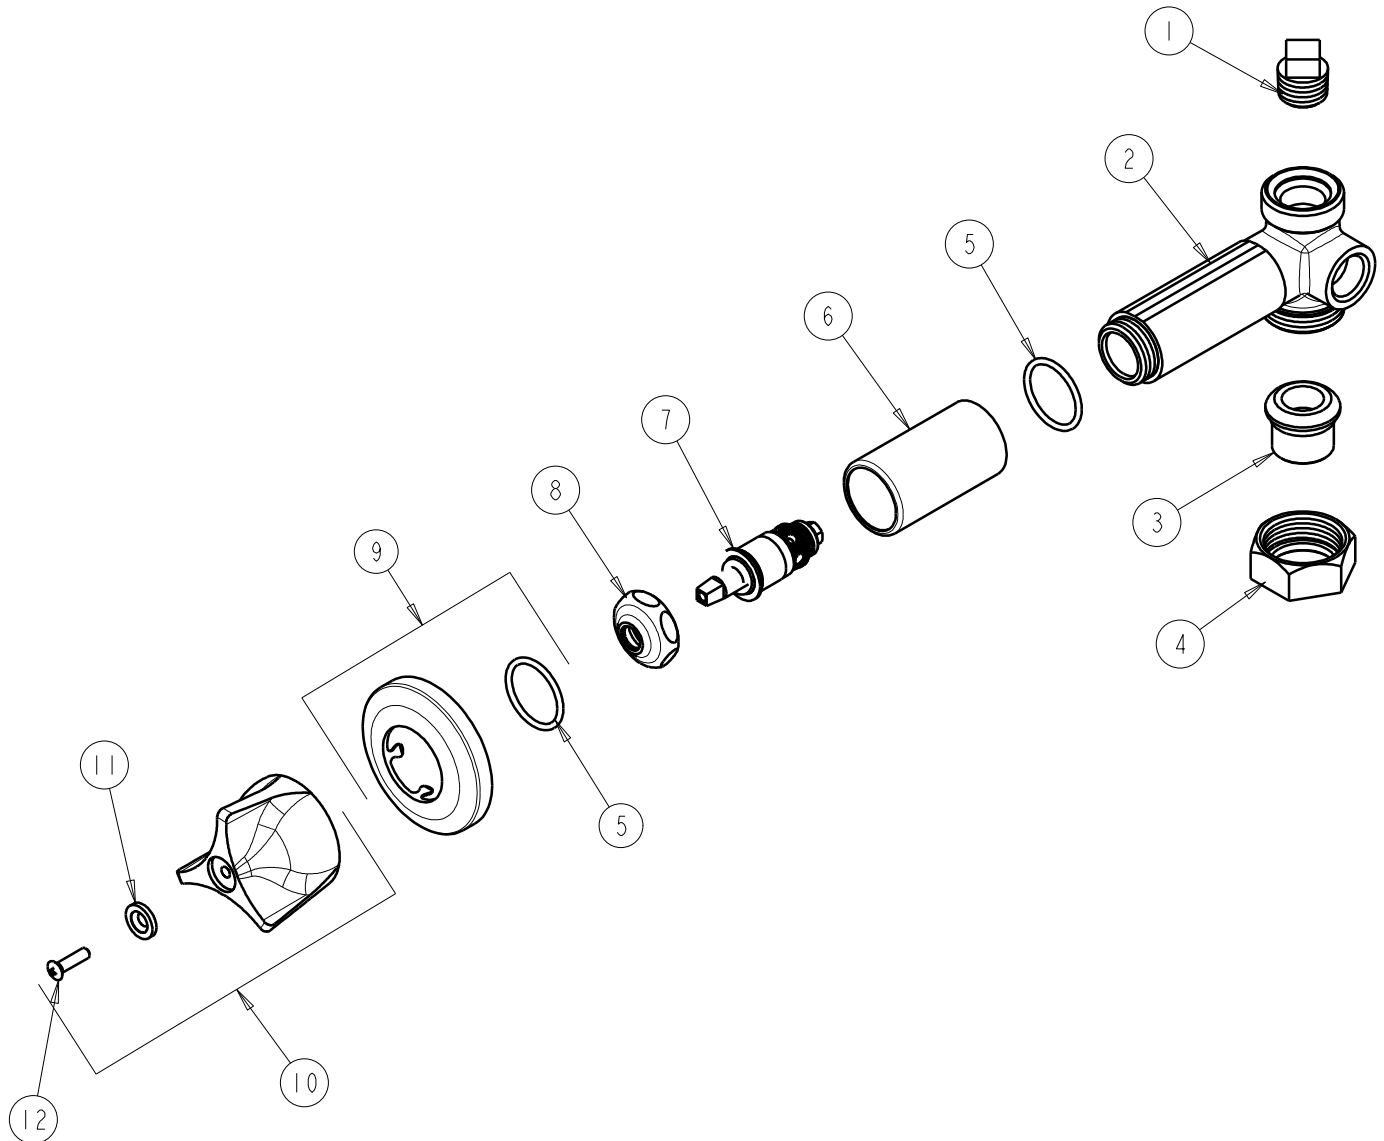

# REPAIR PARTS

BY: SID    DATE: 05-12-09  
CHK:     REV:

FITTING NO.

**1769-HOTCP**

SUBMITTED MODEL NO.

ITEM NO.

**FOR TECHNICAL ASSISTANCE**  
**1-800-TEC-TRUE (1-800-832-8783)**

ITEM	PART NO.	DESCRIPTION	ITEM	PART NO.	DESCRIPTION
1	234-032JKRCF	1/2 NPT PLUG	7	217-XTLHJKNF	CARTRIDGE, SLO-COMPRESSION
2	-----	VALVE BODY (NOT SOLD SEPARATELY)	8	1-214JKCP	CAP
3	177-003JKCP	UNION TAILPIECE	9	633-201JKCP	FLANGE & O-RING
4	177-002JKCP	UNION NUT	10	950-HOTJKCP	3-WING HANDLE ASSEMBLY
5	5235-107JKNF	O-RING	11	633-023JKNF	INDEX BUTTON (RED)
6	5235-106JKCP	SLEEVE	12	250-093JKRCF	SCREW