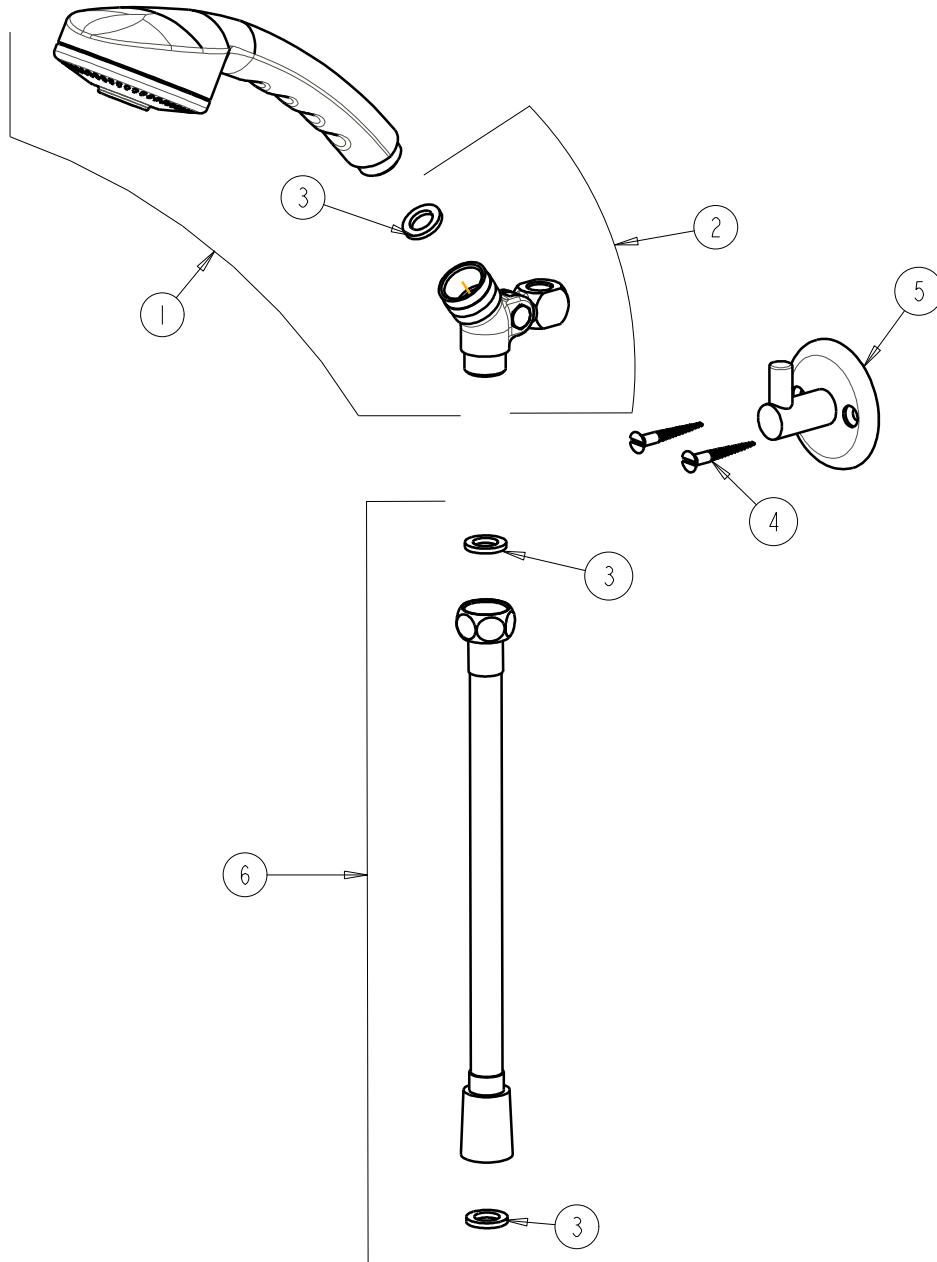

FITTING NO.

150-CP

SUBMITTED MODEL NO.

ITEM NO.

FOR TECHNICAL ASSISTANCE
 1-800-TEC-TRUE (1-800-832-8783)

ITEM	PART NO.	DESCRIPTION
1	SP2666KJKNF	SPRAY
2	SP2665JKCP	SWIVEL CONNECTION WITH WASHER
3	1001-002JKNF	GASKET (1)
4	173-006JKCP	FLAT HEAD WOOD SCREW (1)
5	778-017KJKCP	WALL BRACKET
6	SP3409KJKCP	60"-82" STRETCH HOSE W/ 2 WASHERS