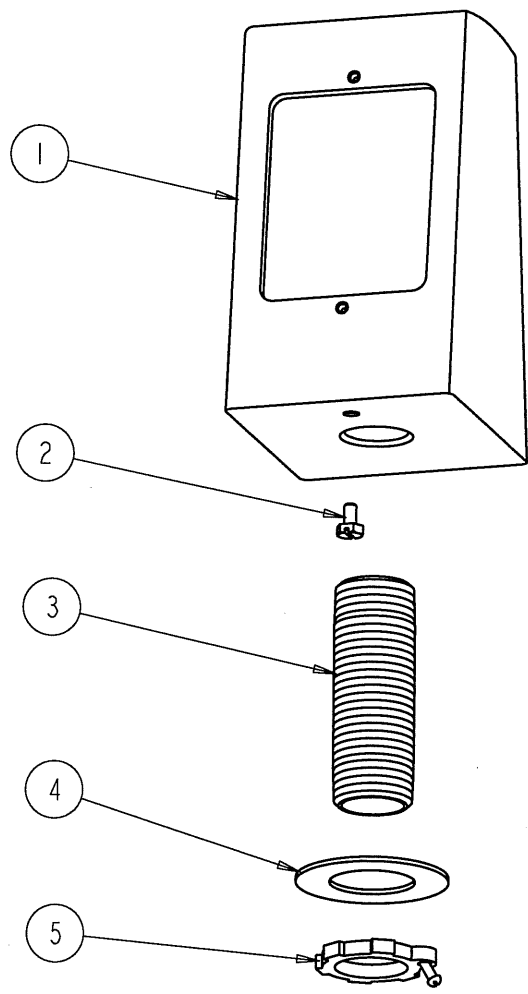

PARTS LIST

BY: MGM
 CHK'D: *SL*

FINISH: AS SPECIFIED
 DATE: 11-19-97

1310A	1311A	AS SHOWN (REPLACEMENT PARTS ONLY)
	1312A	AS SHOWN (REPLACEMENT PARTS ONLY)
	1313A	AS SHOWN (REPLACEMENT PARTS ONLY)

ITEM NO.	PART NO.	DESCRIPTION
1	-----	ELEC. BOX (NOT SOLD SEPARATELY)
2	1310-104	GROUNDING SCREW
3	1310-102	SHANK
4	50-014	STEEL WASHER
5	1310-103	LOCKNUT