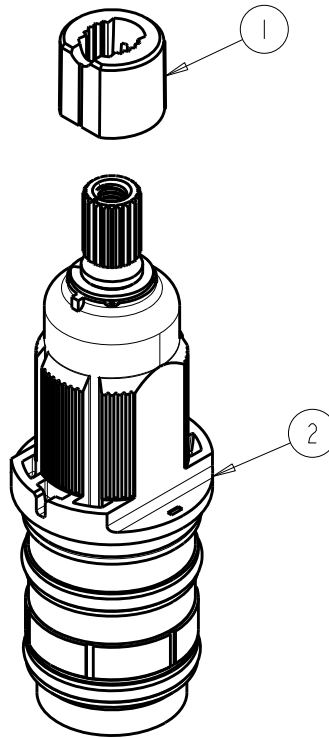

# REPAIR PARTS

FITTING NO.

131-XFMJKNF

SUBMITTED MODEL NO.

BY: SID DATE: 10-05-21

CHK: *Joe* REV:

ITEM NO.

**FOR TECHNICAL ASSISTANCE**  
1-800-TEC-TRUE (1-800-832-8783)

ITEM	PART NO.	DESCRIPTION
1	----	KNOB LOCATOR
2	131-XFMJKNF	KIT, CARTRIDGE & KNOB LOCATOR