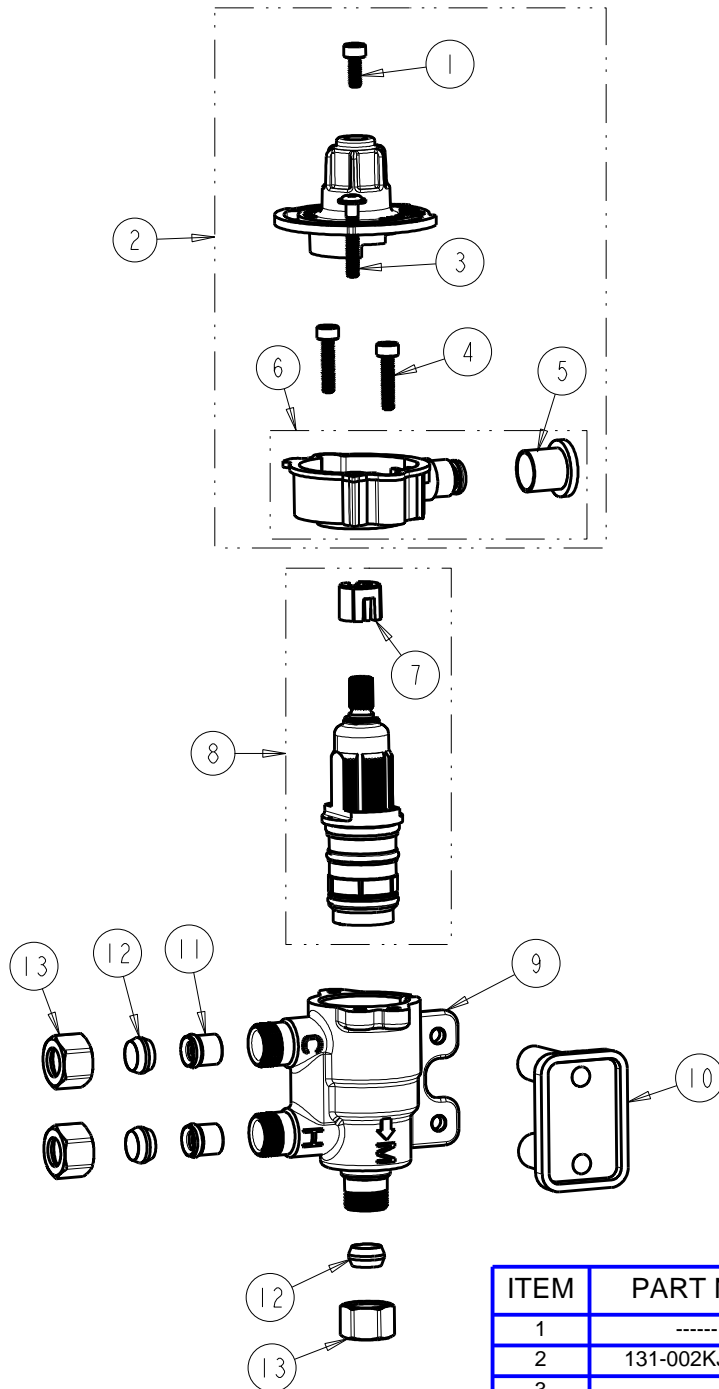

# REPAIR PARTS

BY: JAR      DATE: 05-19-15  
CHK: *JAR*      REV: 04-06-16

FITTING NO.  
131-FMAB  
131-FMABRCF  
SUBMITTED MODEL NO.

ITEM NO.

ITEM	PART NO.	DESCRIPTION
1	-----	HEX SCREW, M4x0.7x10mm
2	131-002KJKNF	KIT, TEMPERATURE CONTROL
3	-----	BONNET HEX SCREW, M4X0.7X30mm
4	-----	BONNET HEX SCREW, M4x0.7x16mm
5	131-003JKNF	SAFETY CAP, FLUSH MODE
6	131-005KJKNF	KIT, BONNET FLUSH MODE
7	-----	KNOB LOCATOR
8	131-XFMJKNF	KIT, CARTRIDGE & KNOB LOCATOR
9	-----	VALVE BODY
10	-----	SPACER
11	550-009JKABNF	CHECK CARTRIDGE ASSEMBLY
12	-----	FERRULE, 3/8 TUBE
13	-----	COMPRESSION NUT, 3/8 TUBE