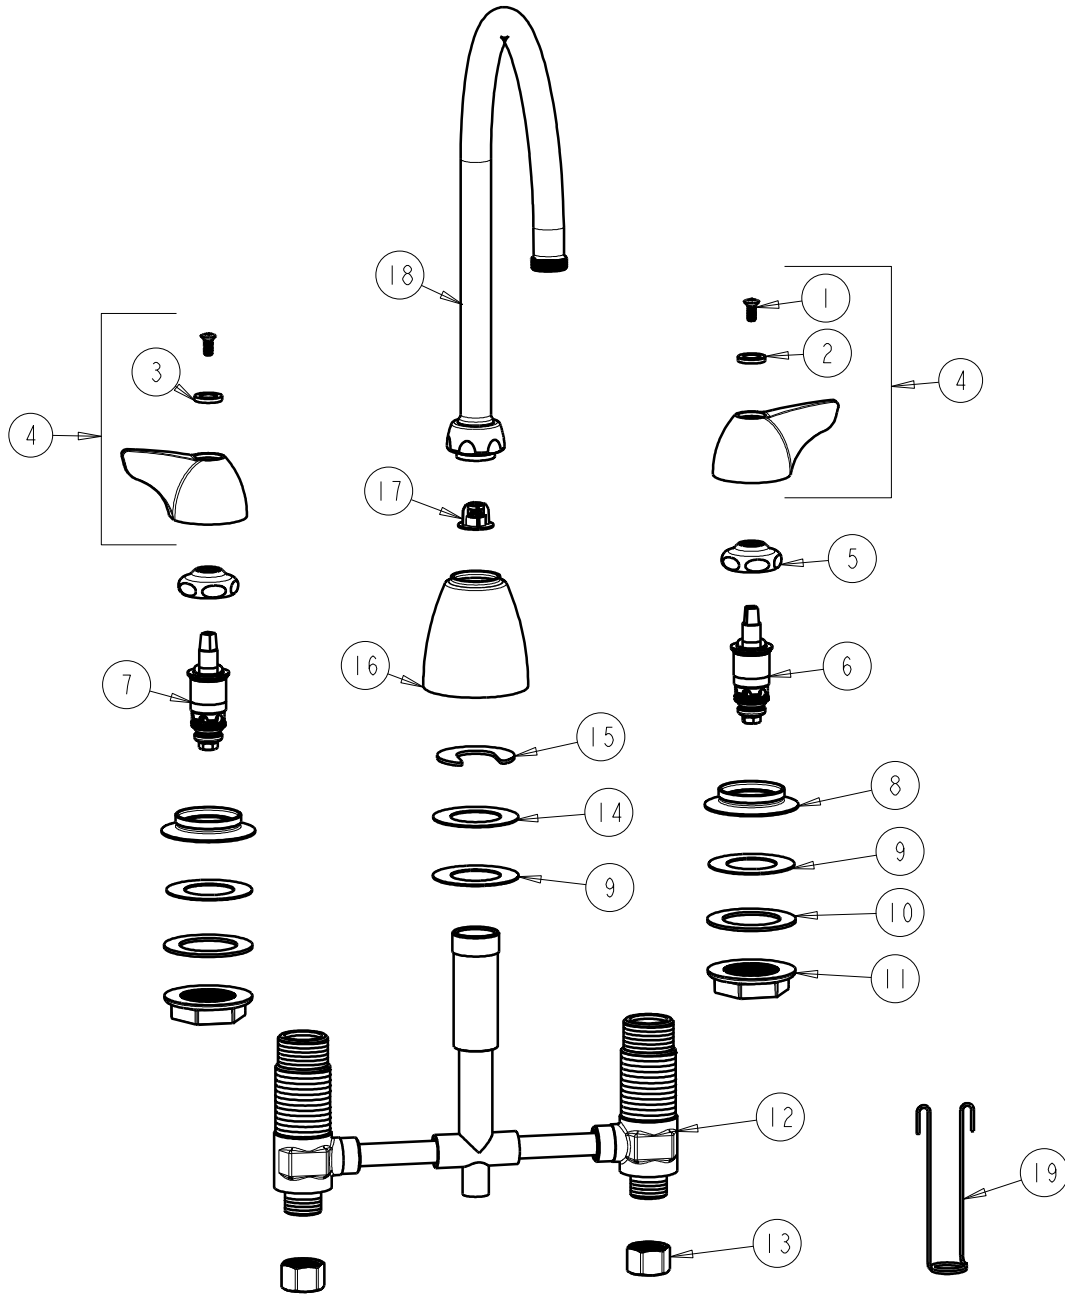

CHICAGO FAUCETS
a Geberit company

2100 South Clearwater Drive
Des Plaines, IL 60018
Phone: 847-803-5000
Fax: 847-803-5454
www.chicagofaucets.com

REPAIR PARTS

FITTING NO.

1201-AGN8FCCP

SUBMITTED MODEL NO.

BY: JAR

DATE: 04-03-07

CHK: *JAR*

REV: 02-18-10

ITEM NO.

FOR TECHNICAL ASSISTANCE
1-800-TEC-TRUE (1-800-832-8783)

ITEM	PART NO.	DESCRIPTION	ITEM	PART NO.	DESCRIPTION
1	420-010JKRCF	SCREW, 10-32 UNC PH 1/2	11	250-004JKNF	LOCKNUT
2	633-123JKNF	INDEX BUTTON (BLUE)	12	-----	VALVE BODY (NOT SOLD SEPARATELY)
3	633-023JKNF	INDEX BUTTON (RED)	13	49-005JKRBF	COUPLING NUT
4	1000-PRJKCP	WING HANDLE ASSEMBLY (PAIR)	14	888-006JKRBF	BRASS WASHER
5	1-214JKCP	CAP	15	200-006JKNF	C-WASHER
6	1-099XTJKNF	QUATURN UNIT (RH)	16	890-259JKCP	SPOUT ESCUTCHEON
7	1-100XTJKNF	QUATURN UNIT (LH)	17	50-043JKJNF	FLOW CONTROL 1.5 GPM
8	1797-122JKCP	FLANGE	18	GN8AJKCP	GN SPOUT-A TYPE END
9	739-056JKNF	RUBBER WASHER	19	200-007JKNF	HANGER
10	55-010JKNF	STEEL WASHER			