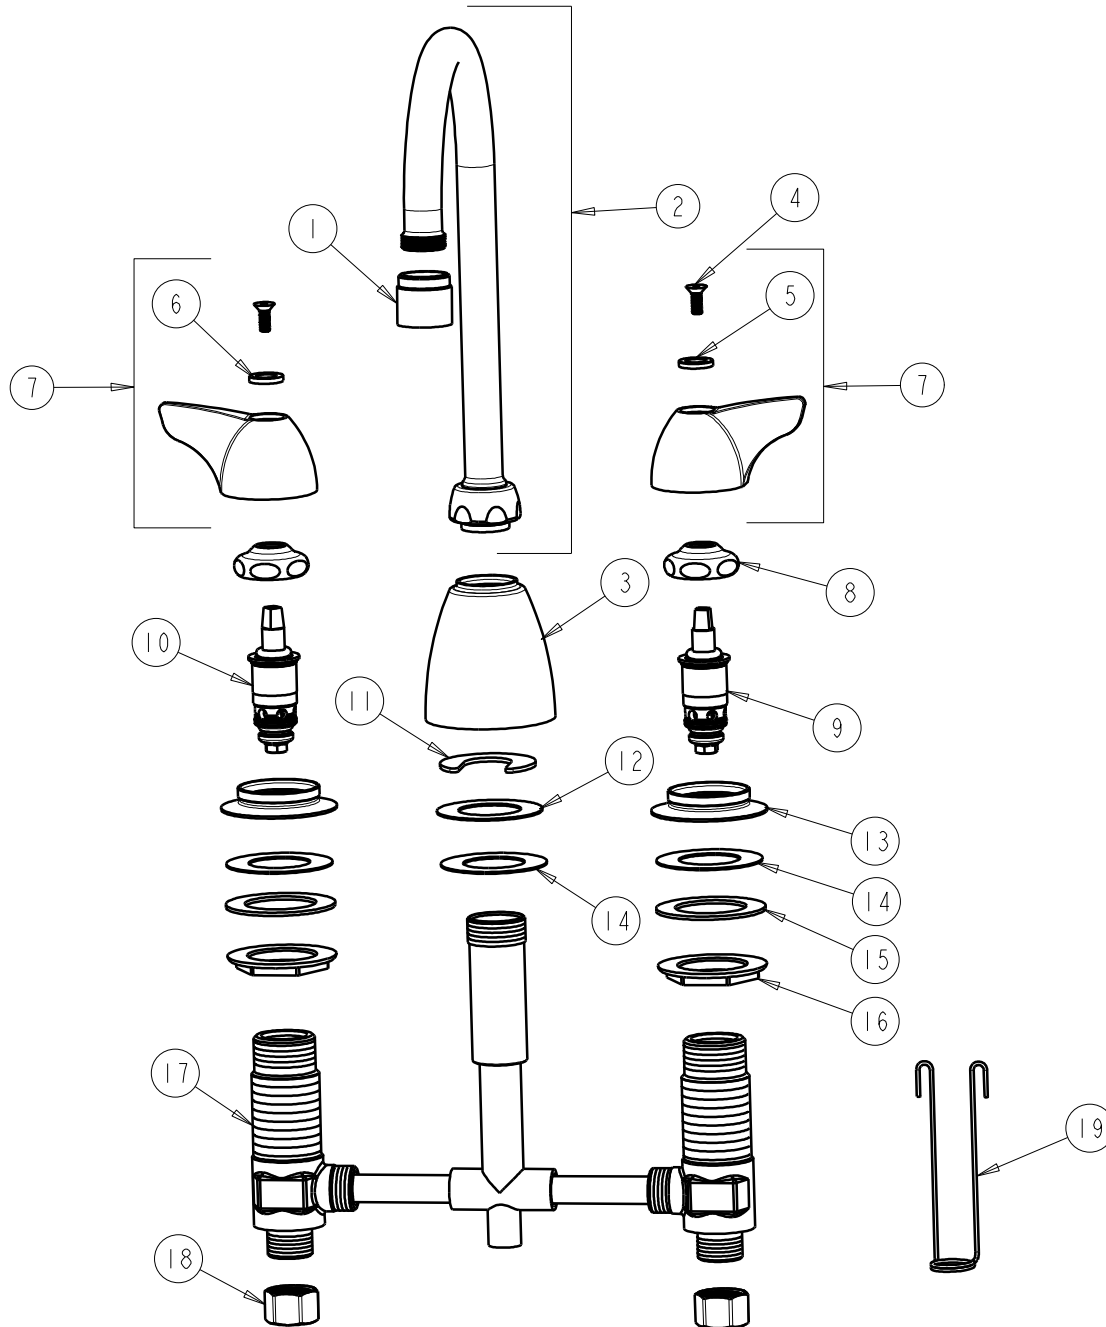

SUBMITTED MODEL NO.

BY: SID

DATE: 04-14-09

CHK: *[Signature]*

REV:

ITEM NO.

**FOR TECHNICAL ASSISTANCE**  
**1-800-TEC-TRUE (1-800-832-8783)**

ITEM	PART NO.	DESCRIPTION	ITEM	PART NO.	DESCRIPTION
1	E3VPJKCP	V.R. SOFTFLO AERATOR W/ V.R. KEY	11	200-006JKNF	C-WASHER
2	GN2AE3VPJKCP	FOR PARTS SEE GN2AE3VPJKCP	12	888-006JKRBF	BRASS WASHER
3	890-259JKCP	SPOUT ESCUTCHEON	13	1797-122JKCP	FLANGE
4	420-020JKNF	SCREW, 1/8 FLAT HEX HEAD X 1/2	14	739-056JKNF	RUBBER WASHER
5	633-123JKNF	INDEX BUTTON (BLUE)	15	55-010JKNF	STEEL WASHER
6	633-023JKNF	INDEX BUTTON (RED)	16	250-004JKRBF	LOCKNUT
7	1000-PRJKCP	WING HANDLE ASSEMBLY (PAIR)	17	---	VALVE BODY (NOT SOLD SEPARATELY)
8	1-214JKCP	CAP	18	49-005JKRBF	COUPLING NUT
9	1-099XTJKNF	QUATURN UNIT (RH)	19	200-007JKNF	HANGER
10	1-100XTJKNF	QUATURN UNIT (LH)			