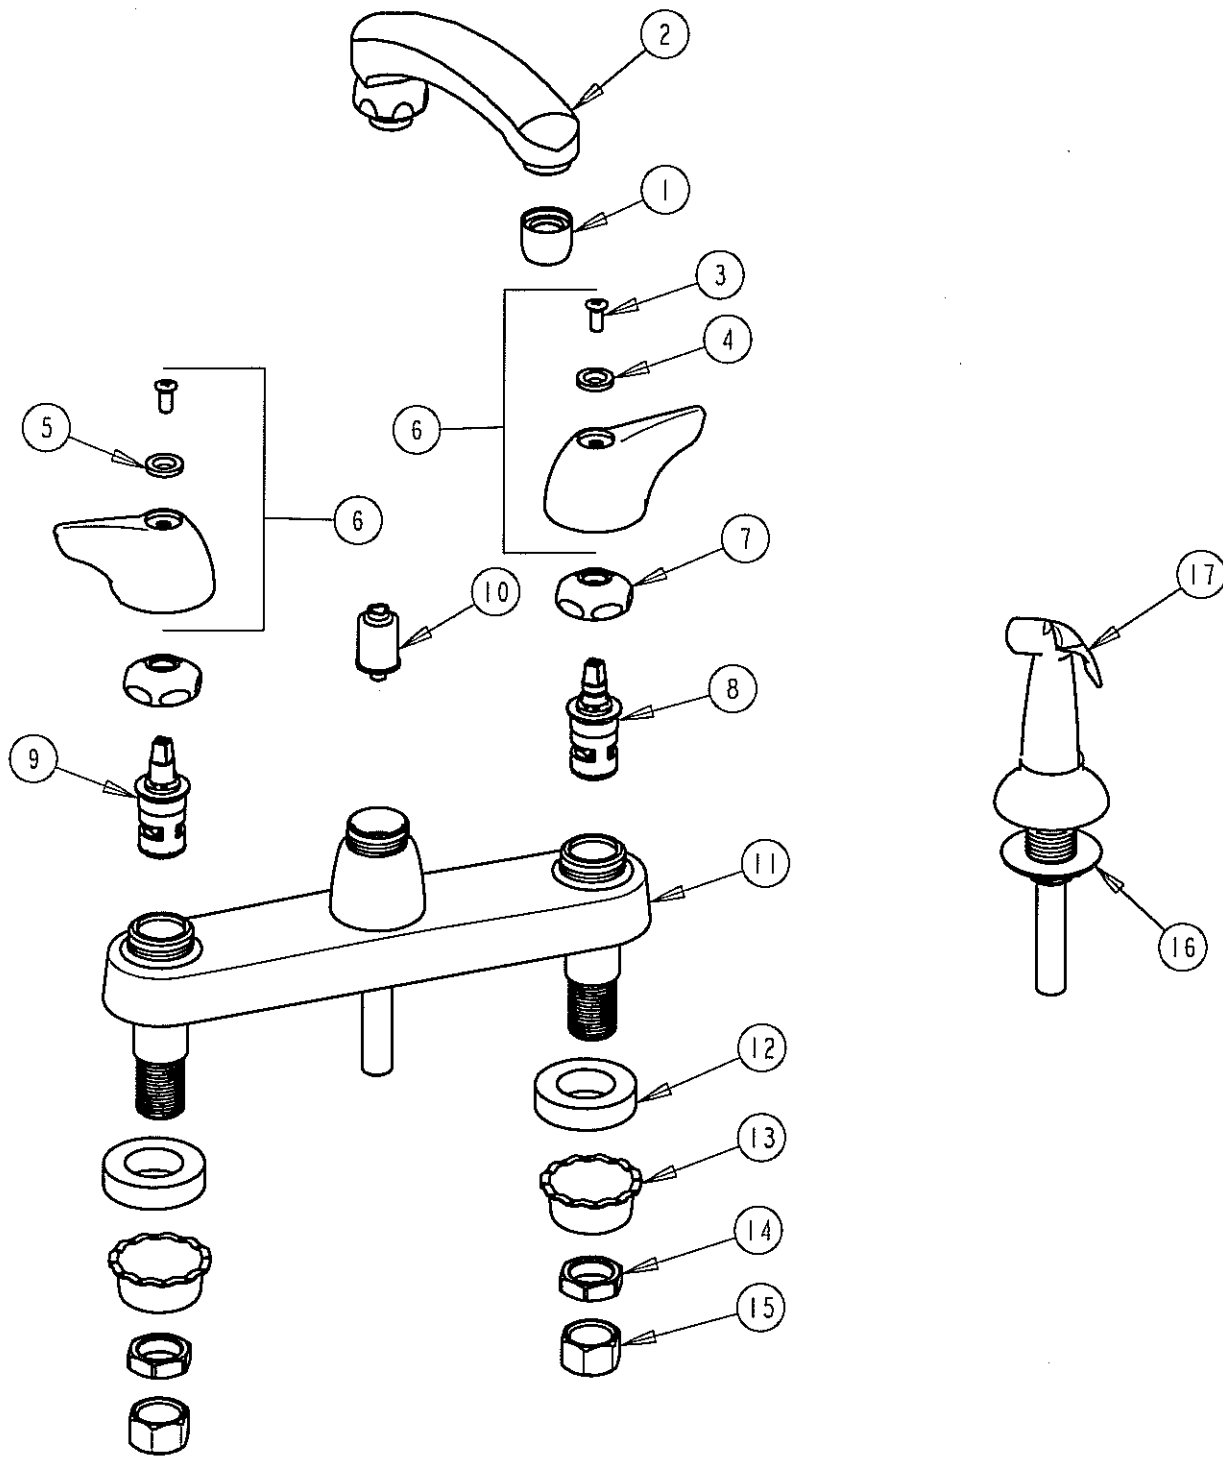

# PARTS LIST

BY: SID  
CHK'D: SID

**CHICAGO FAUCETS**  
*Last As Long As The Bldg*

FINISH: AS SPECIFIED  
DATE: 09-19-02

1102-XX

ITEM NO.	PART NO.	DESCRIPTION	ITEM NO.	PART NO.	DESCRIPTION
1	E3	SOFTFLO OUTLET	10	1103-006	DIVERTER VALVE
2	L8	FOR PARTS SEE L8 WITH E3	11	----	VALVE BODY (NOT SOLD SEPARATELY)
3	420-010	SCREW	12	555-313	WASHER
4	633-123	INDEX BUTTON (BLUE)	13	1797-114	BASIN COCK WASHER
5	633-023	INDEX BUTTON (RED)	14	49-004	LOCKNUT
6	1000PR	WING HANDLE ASSEMBLY	15	49-005	COUPLING NUT
7	1-214	CAP	16	1103-014K	FLANGE ASSEMBLY
8	1-099XK	RH CERAMIC QUATURN UNIT	17	1103-009K	SPRAY AND HOSE ASSEMBLY
9	1-100XK	LH CERAMIC QUATURN UNIT			