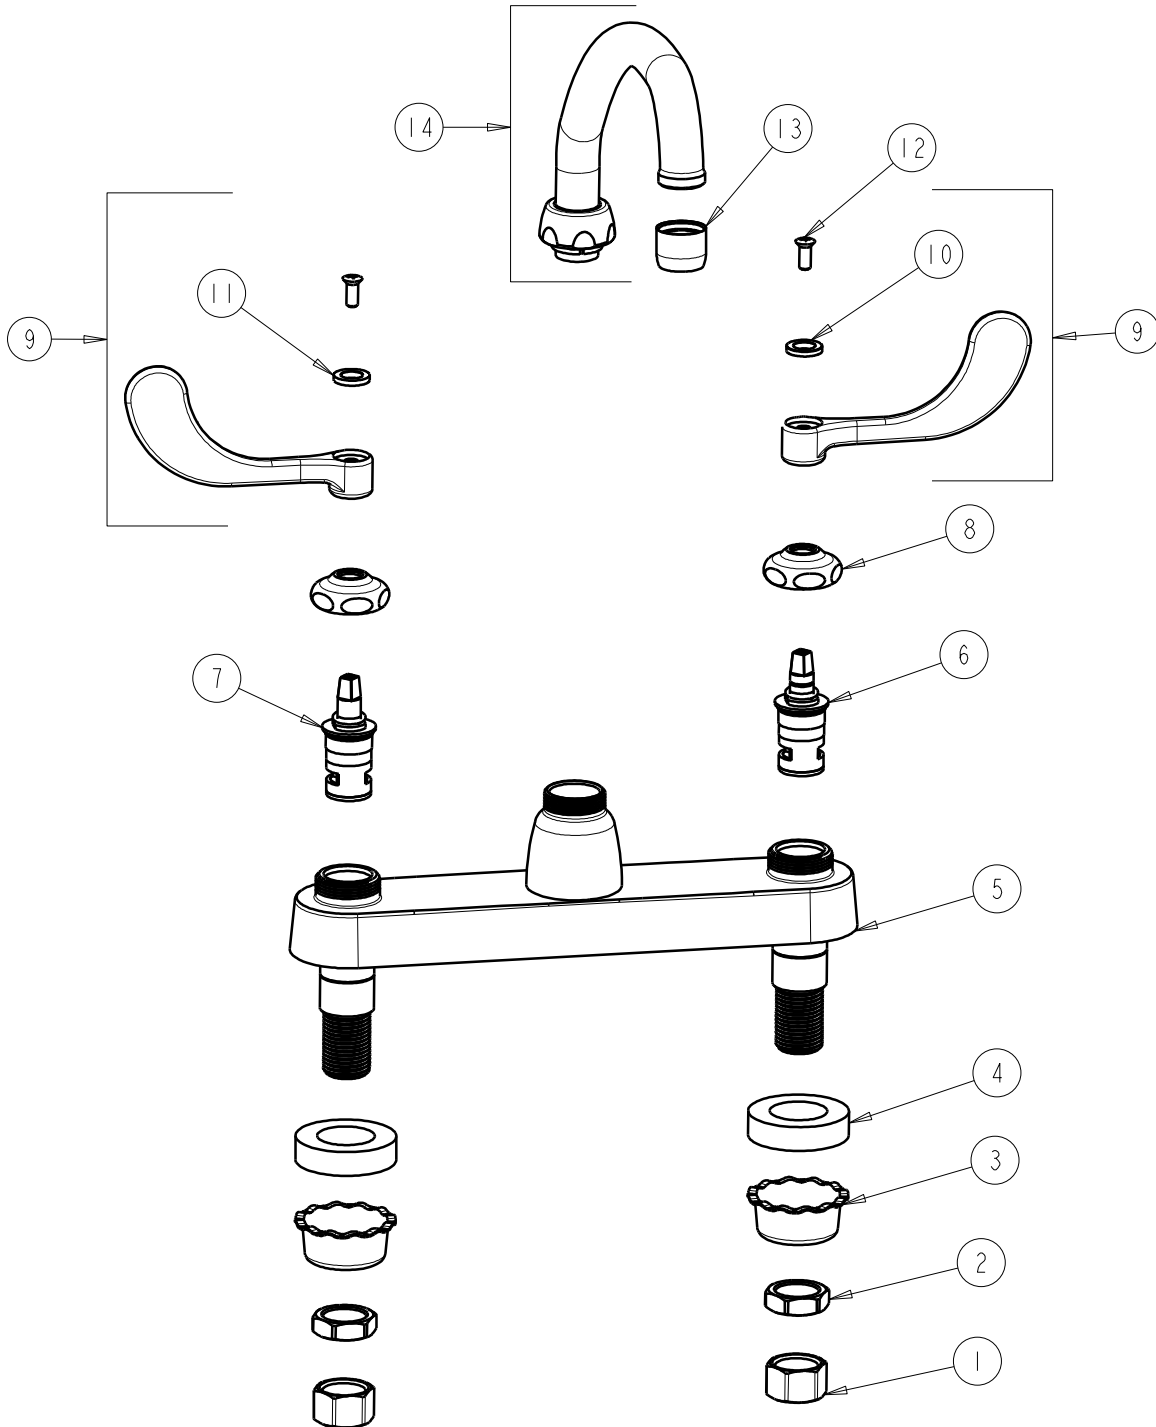

FITTING NO.
1100-L9-317XKCP
SUBMITTED MODEL NO.

FOR TECHNICAL ASSISTANCE
1-800-TEC-TRUE (1-800-832-8783)

ITEM NO.

ITEM	PART NO.	DESCRIPTION	ITEM	PART NO.	DESCRIPTION
1	49-005JKRBF	COUPLING NUT	8	1-214JKCP	CAP
2	49-004JKRBF	LOCKNUT	9	317-PRJKCP	HANDLE, 4" WRISTBLADE (PAIR)
3	1797-114JKNF	BASIN COCK WASHER	10	633-123JKNF	INDEX BUTTON (BLUE)
4	555-313JKNF	WASHER	11	633-023JKNF	INDEX BUTTON (RED)
5	—	VALVE BODY (NOT SOLD SEPARATELY)	12	420-010JKRCF	SCREW, 10-32 UNC PH 1/2
6	1-099XKJKNF	RH CERAMIC CARTRIDGE 1/4	13	E3JKCP	SOFTFLO AERATOR OUTLET
7	1-100XKJKNF	LH CERAMIC CARTRIDGE 1/4	14	L9JKCP	FOR PARTS SEE L9JKCP