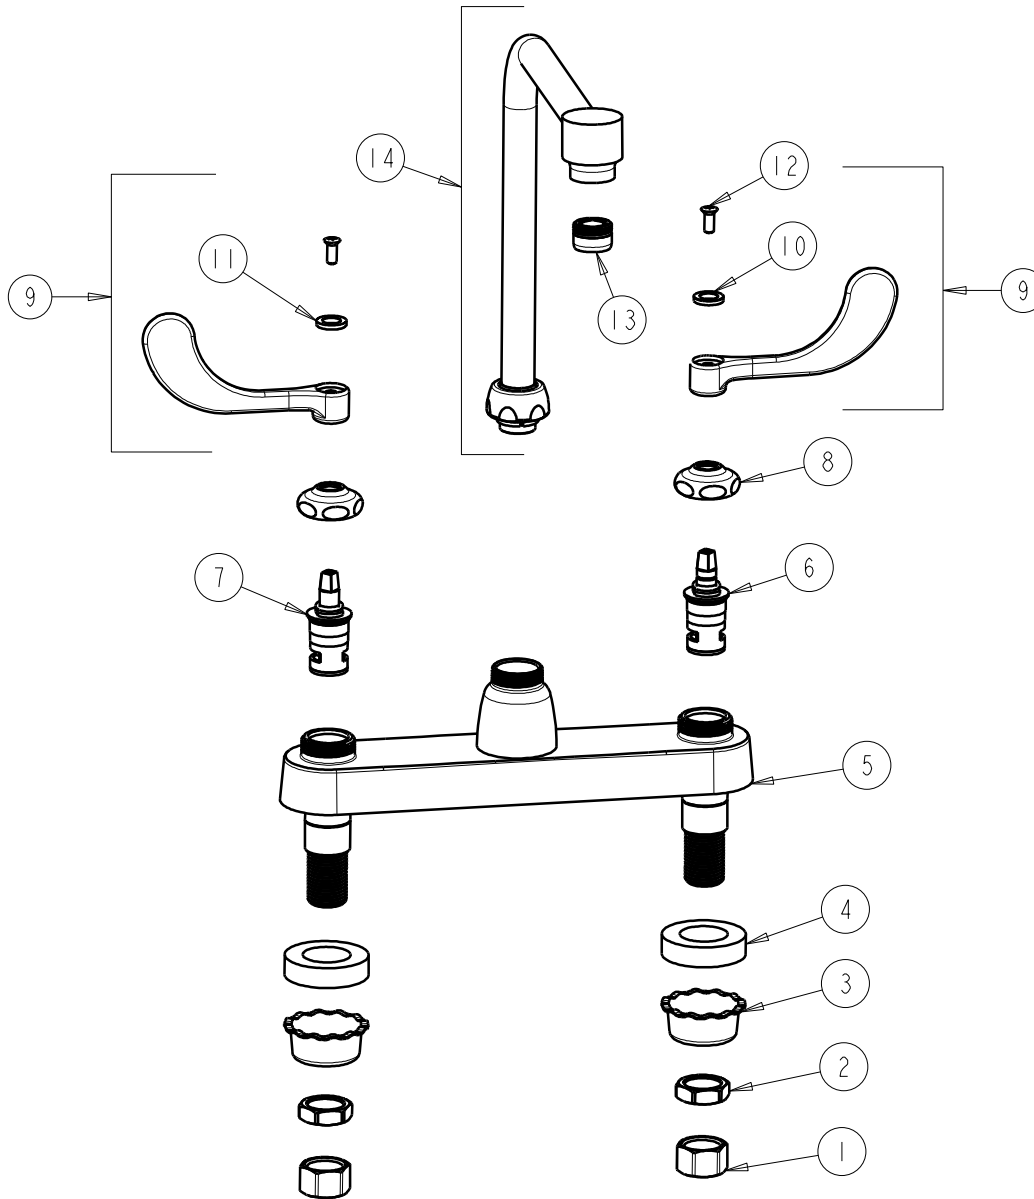

BY: JAR

DATE: 03-10-09

CHK: *JAR*

REV:

ITEM NO.

FOR TECHNICAL ASSISTANCE
1-800-TEC-TRUE (1-800-832-8783)

ITEM	PART NO.	DESCRIPTION	ITEM	PART NO.	DESCRIPTION
1	49-005JKRBF	COUPLING NUT	8	1-214JKCP	CAP
2	49-004JKRBF	LOCKNUT	9	317-PRJKCP	HANDLE, 4" WRISTBLADE (PAIR)
3	1797-114JKNF	BASIN COCK WASHER	10	633-123JKNF	INDEX BUTTON (BLUE)
4	555-313JKNF	WASHER	11	633-023JKNF	INDEX BUTTON (RED)
5	—	VALVE BODY (NOT SOLD SEPARATELY)	12	420-010JKRCF	SCREW, 10-32 UNC PH 1/2
6	1-099XKJKNF	RH CERAMIC CARTRIDGE 1/4 (BOX-12)	13	E12JKCP	SOFTFLO OUTLET
7	1-100XKJKNF	LH CERAMIC CARTRIDGE 1/4 (BOX-12)	14	HA8JKCP	FOR PARTS SEE HA8JKCP