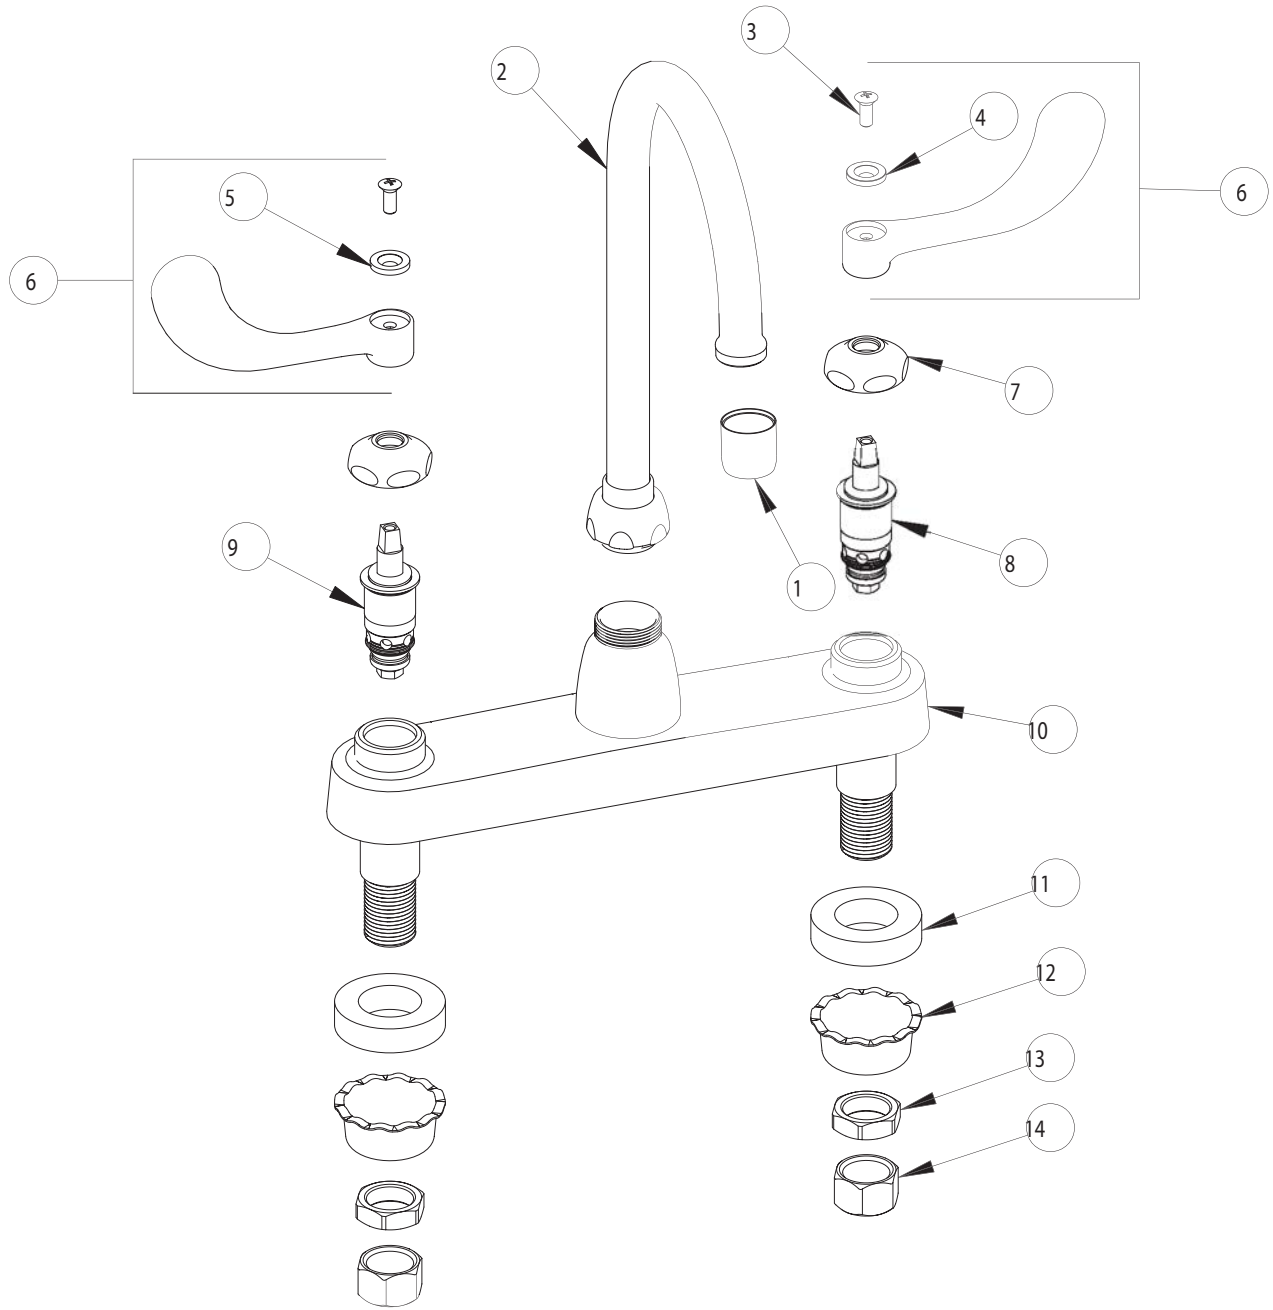

PARTS LIST

BY: SID
CHK'D:

FINISH:
DATE:

AS SPECIFIED
11-02-01

1100-GN2AE3-317

ITEM NO.	PART NO.	DESCRIPTION	ITEM NO.	PART NO.	DESCRIPTION
1	E3	SOFTFLO OUTLET	8	1-099XT	QUATURN UNIT (RH)
2	GN2A	FOR PARTS SEE GN2A	9	1-100XT	QUATURN UNIT (LH)
3	420-010	SCREW	10	----	VALVE BODY (NOT SOLD SEPARATELY)
4	633-123	INDEX BUTTON (BLUE)	11	555-313	WASHER
5	633-023	INDEX BUTTON (RED)	12	1797-114	BASIN COCK WASHER
6	317COLD	WRISTBLADE HANDLE ASSY.	13	49-004	LOCKNUT
7	1-214	CAP	14	49-005	COUPLING NUT