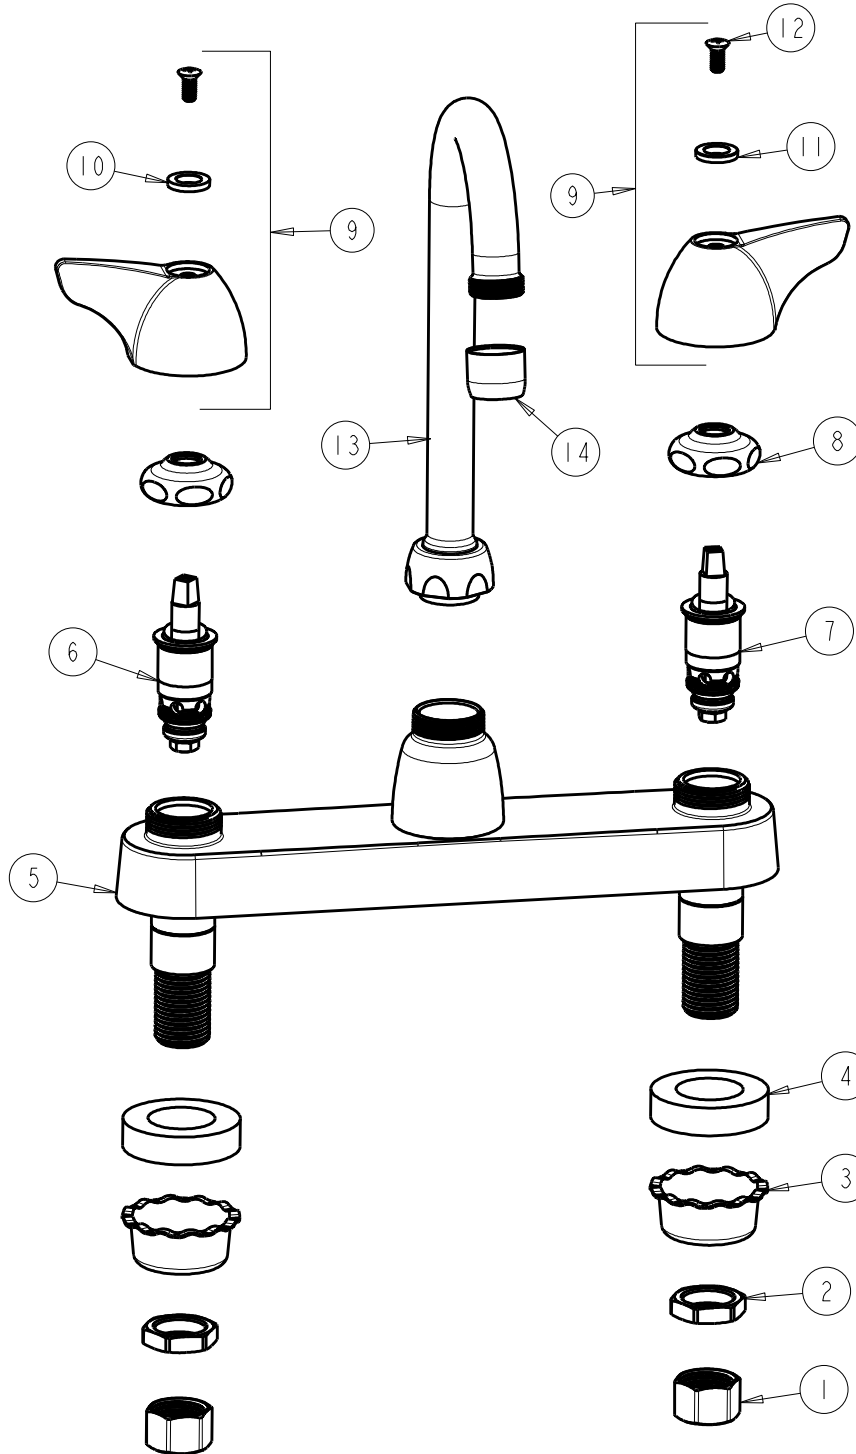

**CHICAGO FAUCETS**  
a Geberit company

2100 South Clearwater Drive  
Des Plaines, IL 60018  
Phone: 847-803-5000  
Fax: 847-803-5454  
www.chicagofaucets.com

**REPAIR PARTS**

FITTING NO.

**1100-GN1AE3CP**

SUBMITTED MODEL NO.

BY: JAR DATE: 10-21-11

CHK: *JAR* REV:

ITEM NO.

**FOR TECHNICAL ASSISTANCE**  
1-800-TEC-TRUE (1-800-832-8783)

ITEM	PART NO.	DESCRIPTION	ITEM	PART NO.	DESCRIPTION
1	49-005JKRBF	COUPLING NUT	8	1-214JKCP	CAP
2	49-004JKRBF	LOCKNUT	9	1000-PRJKCP	WING HANDLE ASSEMBLY (PAIR)
3	1797-114JKNF	BASIN COCK WASHER	10	633-023JKNF	INDEX BUTTON (RED)
4	555-313JKNF	WASHER	11	633-123JKNF	INDEX BUTTON (BLUE)
5	---	VALVE BODY (NOT SOLD SEPARATELY)	12	420-010JKRCF	SCREW, 10-32 UNC PH 1/2
6	1-100XTJKNF	QUATURN UNIT (LH)	13	GN1AJKCP	SPOUT
7	1-099XTJKNF	QUATURN UNIT (RH)	14	E3JKCP	SOFTFLO AERATOR