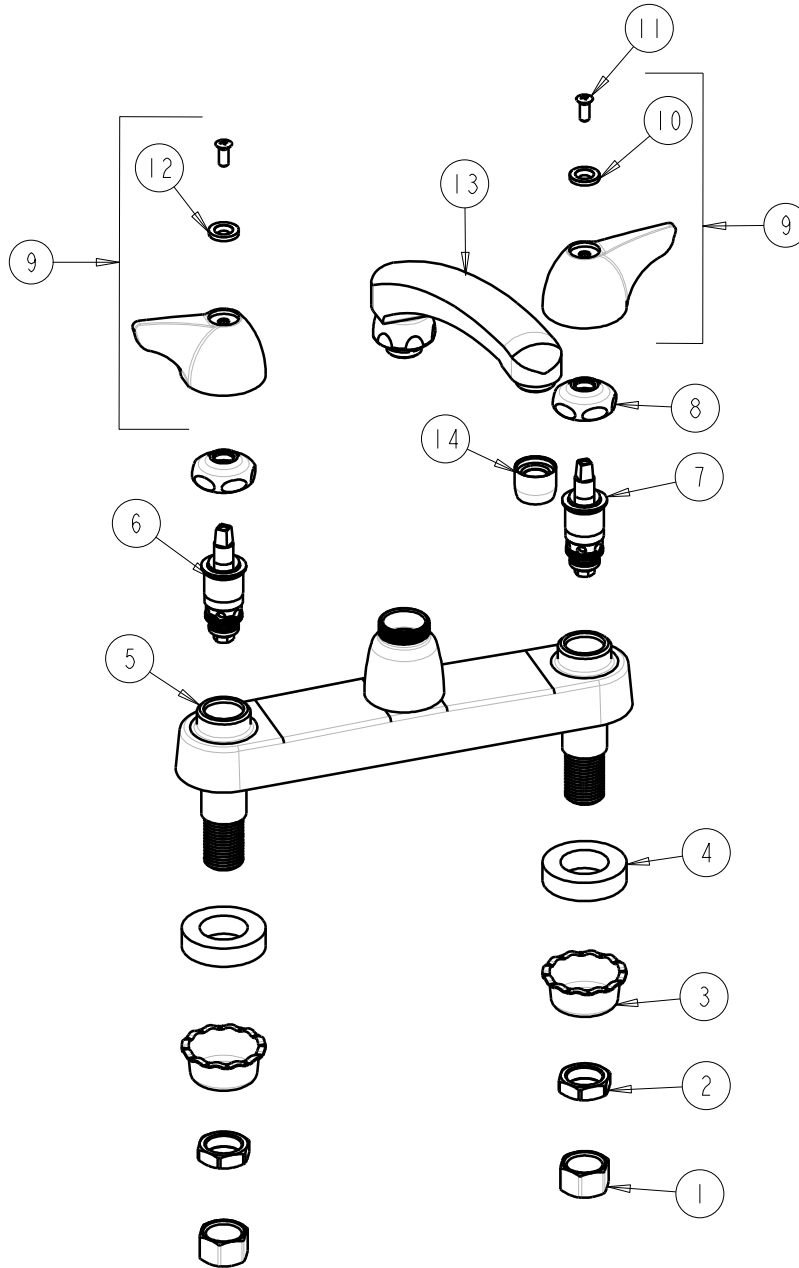

FITTING NO.

1100-E35CP

SUBMITTED MODEL NO.

ITEM NO.

FOR TECHNICAL ASSISTANCE
1-800-TEC-TRUE (1-800-832-8783)

ITEM	PART NO.	DESCRIPTION	ITEM	PART NO.	DESCRIPTION
1	49-005JKRBF	COUPLING NUT	8	1-214JKCP	CAP
2	49-004JKRBF	LOCKNUT	9	1000-PRJKCP	WING HANDLE ASSEMBLY (PAIR)
3	1797-114JKNF	BASIN COCK WASHER	10	633-123JKNF	INDEX BUTTON (BLUE)
4	555-313JKNF	WASHER	11	420-010JKRCF	SCREW, 10-32 UNC PH 1/2
5	—	VALVE BODY (NOT SOLD SEPARATELY)	12	633-023JKNF	INDEX BUTTON (RED)
6	1-100XTJKNF	QUATURN UNIT (LH)	13	L9LESSE3JKCP	FOR PARTS SEE L9LESSE3JKCP
7	1-099XTJKNF	QUATURN UNIT (RH)	14	E35JKCP	SOFTFLO AERATOR OUTLET