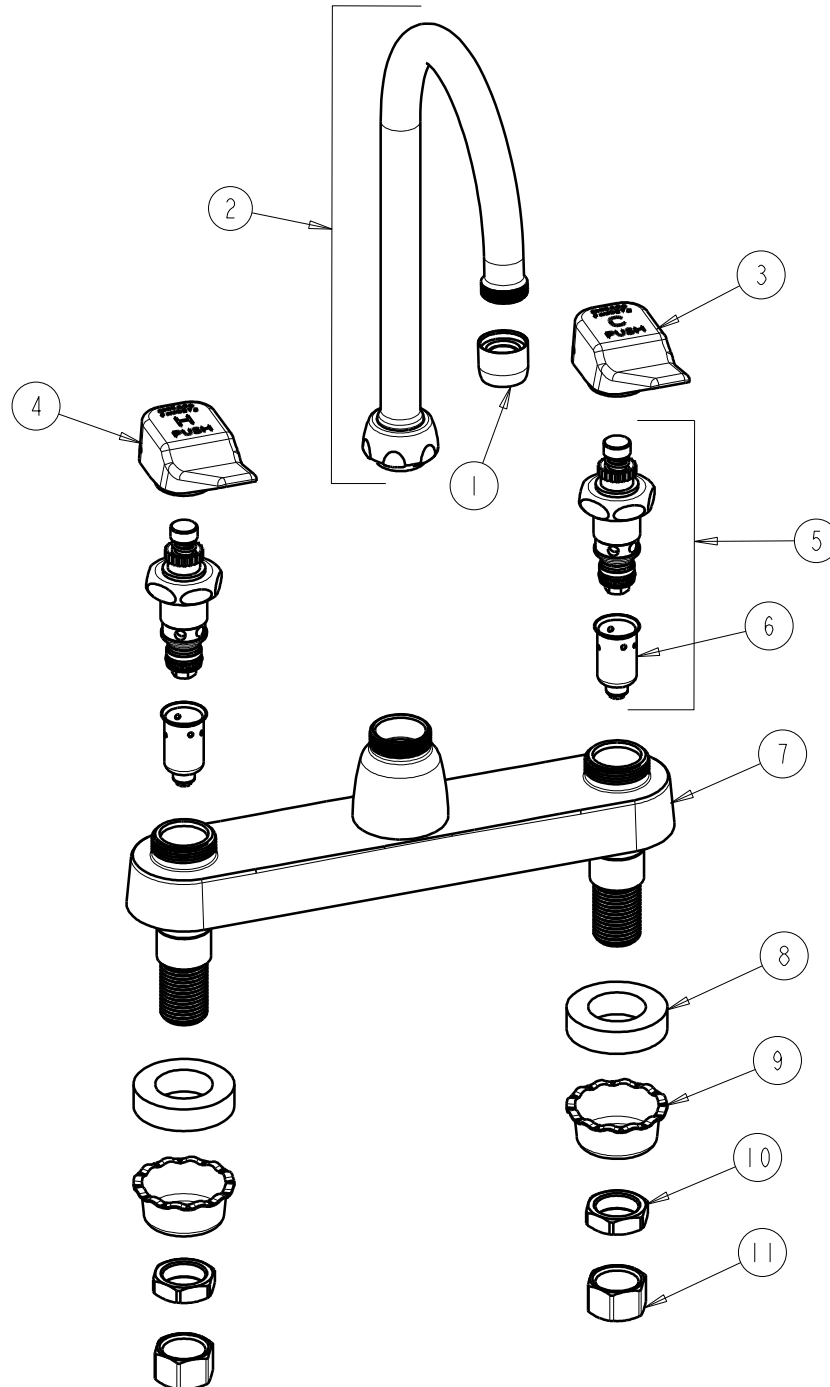

CHICAGO FAUCETS
a Geberit company

2100 South Clearwater Drive
Des Plaines, IL 60018
Phone: 847-803-5000
Fax: 847-803-5454
www.chicagofaucets.com

REPAIR PARTS

FITTING NO.

1100-336GN2AE3CP

SUBMITTED MODEL NO.

BY: SID DATE: 03-04-09

CHK: REV:

ITEM NO.

FOR TECHNICAL ASSISTANCE
1-800-TEC-TRUE (1-800-832-8783)

ITEM	PART NO.	DESCRIPTION	ITEM	PART NO.	DESCRIPTION
1	E3JKCP	SOFTFLO AERATOR OUTLET	7	—	VALVE BODY (NOT SOLD SEPARATELY)
2	GN2AE3JKCP	FOR PARTS SEE GN2AE3JKCP	8	555-313JKNF	WASHER
3	336-402JKCP	COLD PUSH-TILT V.R. HANDLE	9	1797-114JKNF	BASIN COCK WASHER
4	336-403JKCP	HOT PUSH-TILT V.R. HANDLE	10	49-004JKRBF	LOCKNUT
5	335-XJKNF	TIP TAP UNIT FOR 335X CENTERSET	11	49-005JKRBF	COUPLING NUT
6	333-073JKNF	DASHPOT, SLOW			